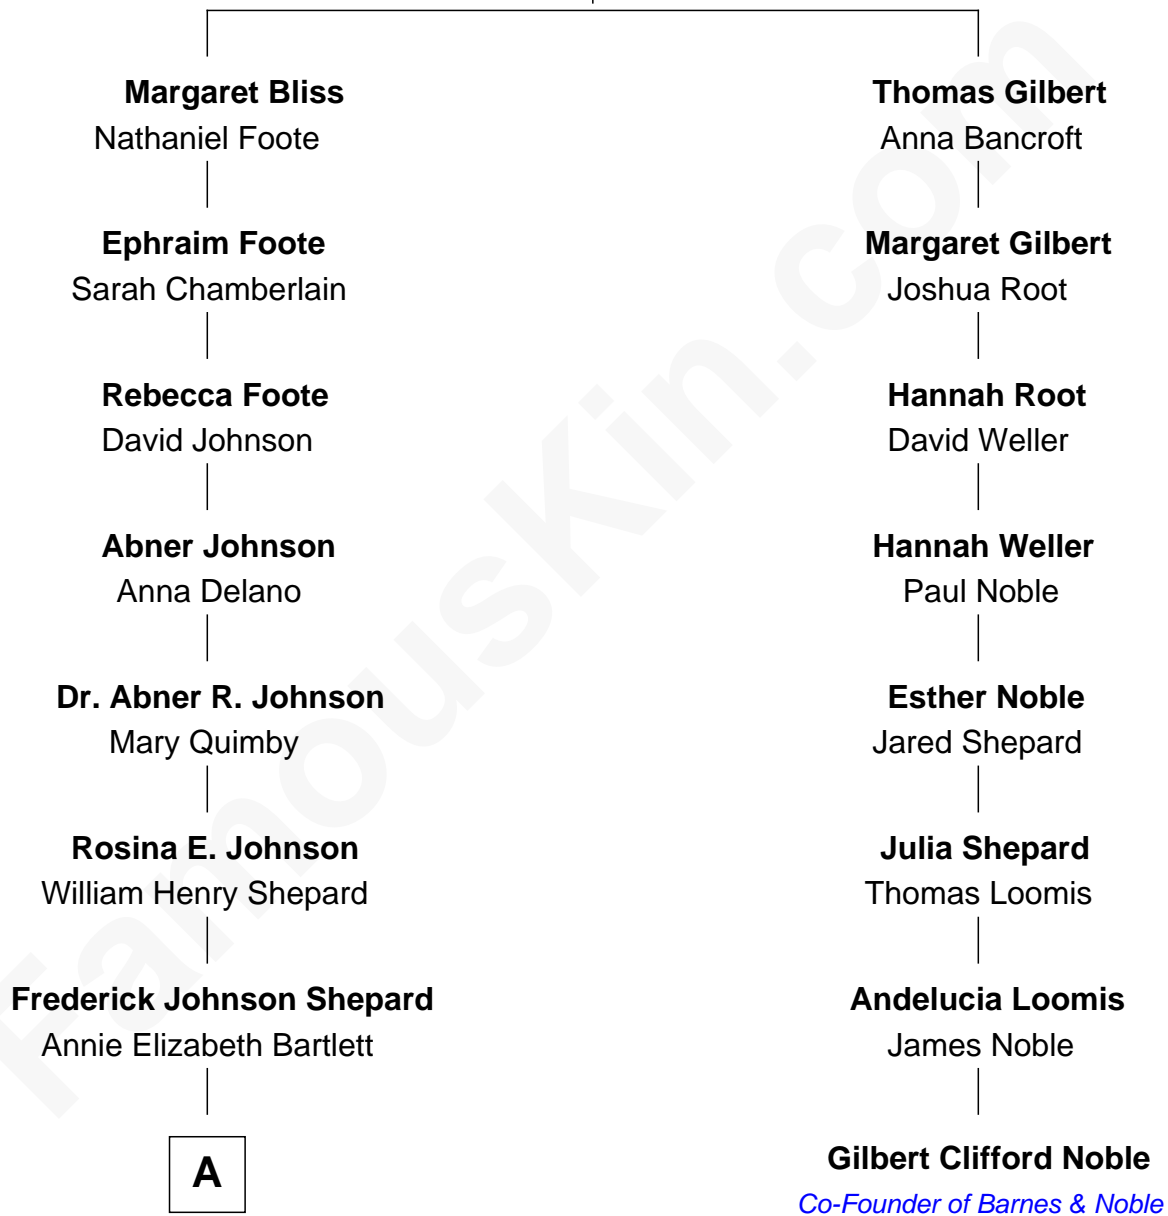

# FamousKin.com Relationship Chart of

**Alan Shepard**

*Mercury and Apollo Astronaut*

7th cousin 1 time removed of

**Gilbert Clifford Noble**

*Co-Founder of Barnes & Noble*

**Catherine Chapin**

*with husband  
Nathaniel Bliss*

*with husband  
Thomas Gilbert*

**A**

Alan Bartlett Shepard  
Pauline Renza Emerson

Alan Shepard  
*Mercury and Apollo Astronaut*

FamousKin.com