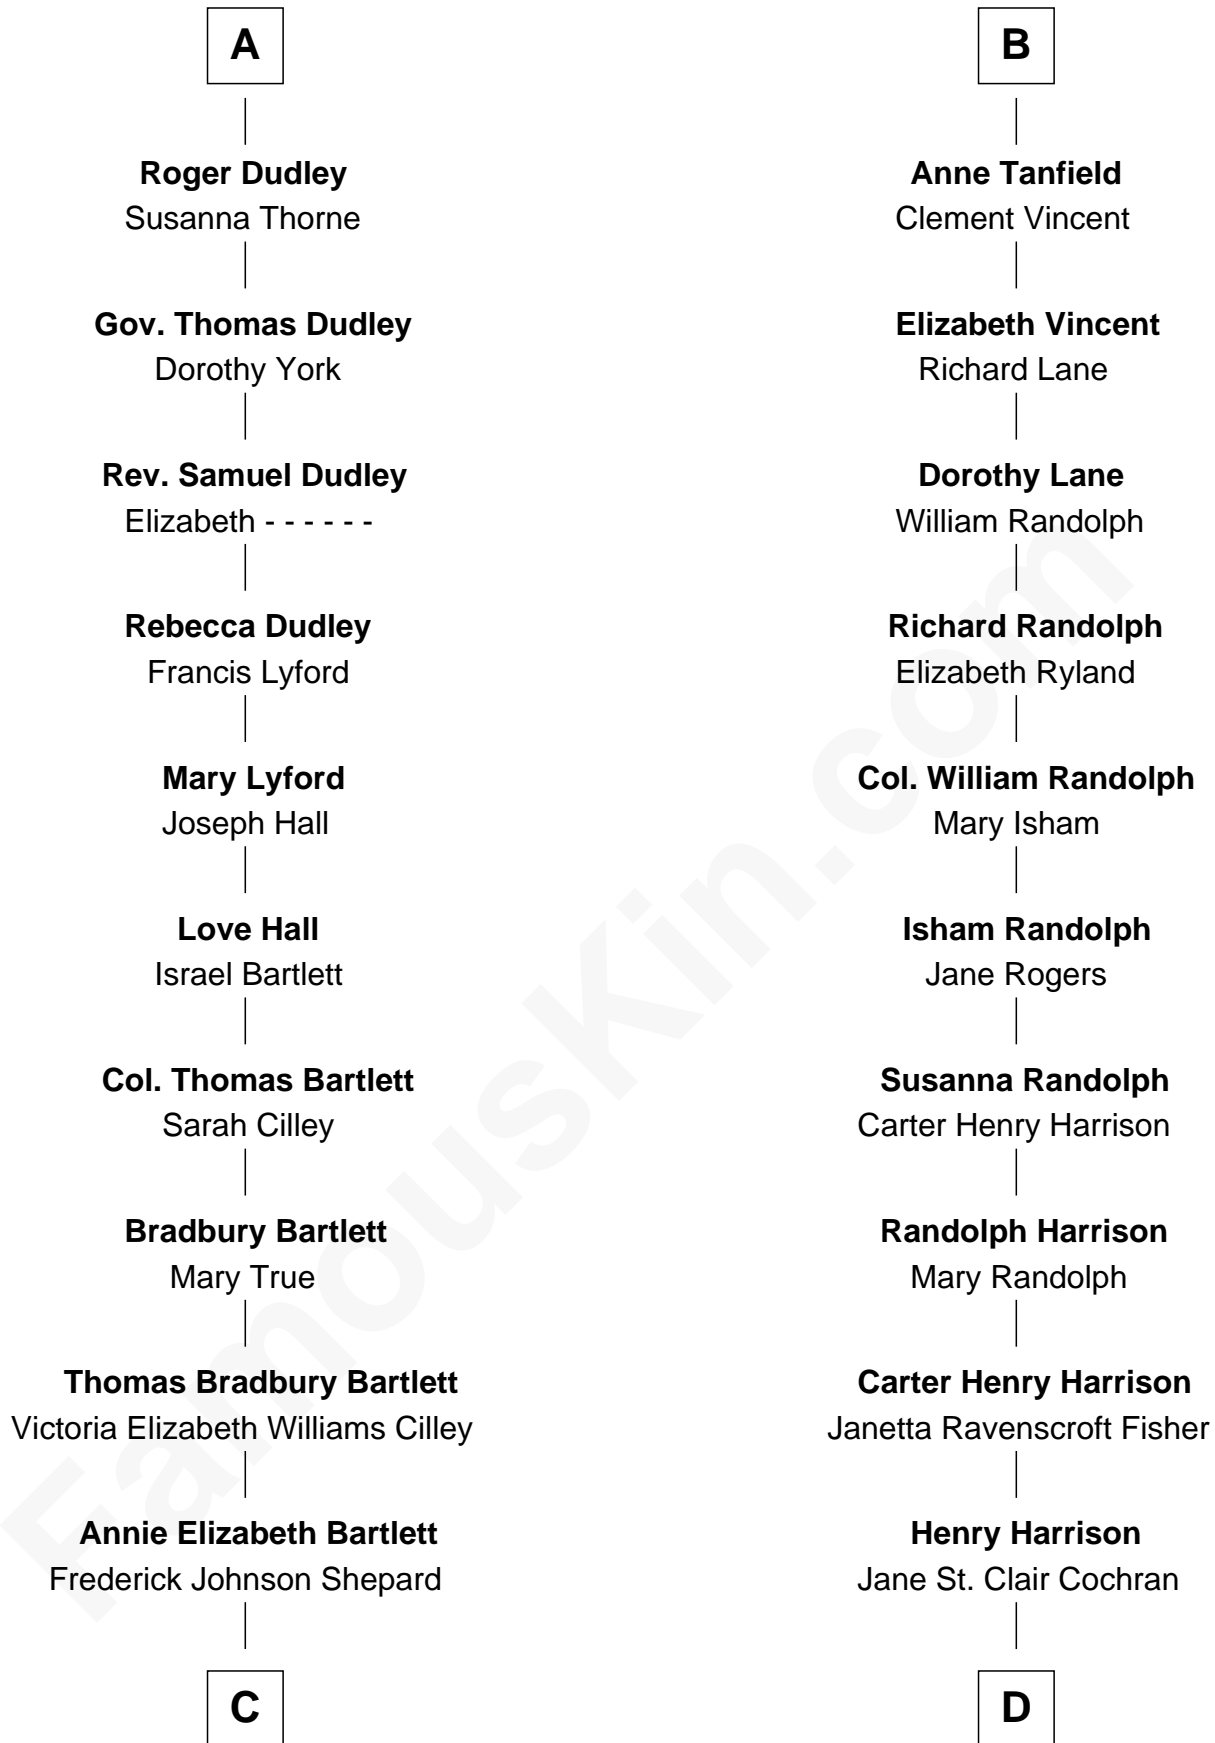

FamousKin.com Relationship Chart of

Alan Shepard

Mercury and Apollo Astronaut

18th cousin 3 times removed of

Edward Norton

Movie Actor

C

Alan Bartlett Shepard
Pauline Renza Emerson

Alan Shepard
Mercury and Apollo Astronaut

D

George Moffett Harrison
Bettie Montgomery. Kent

Joseph Kent Harrison
Cornelia Long Somerville

Betty Kent Harrison
Edward Mower Norton

Edward Mower Norton
Lydia Robinson Rouse