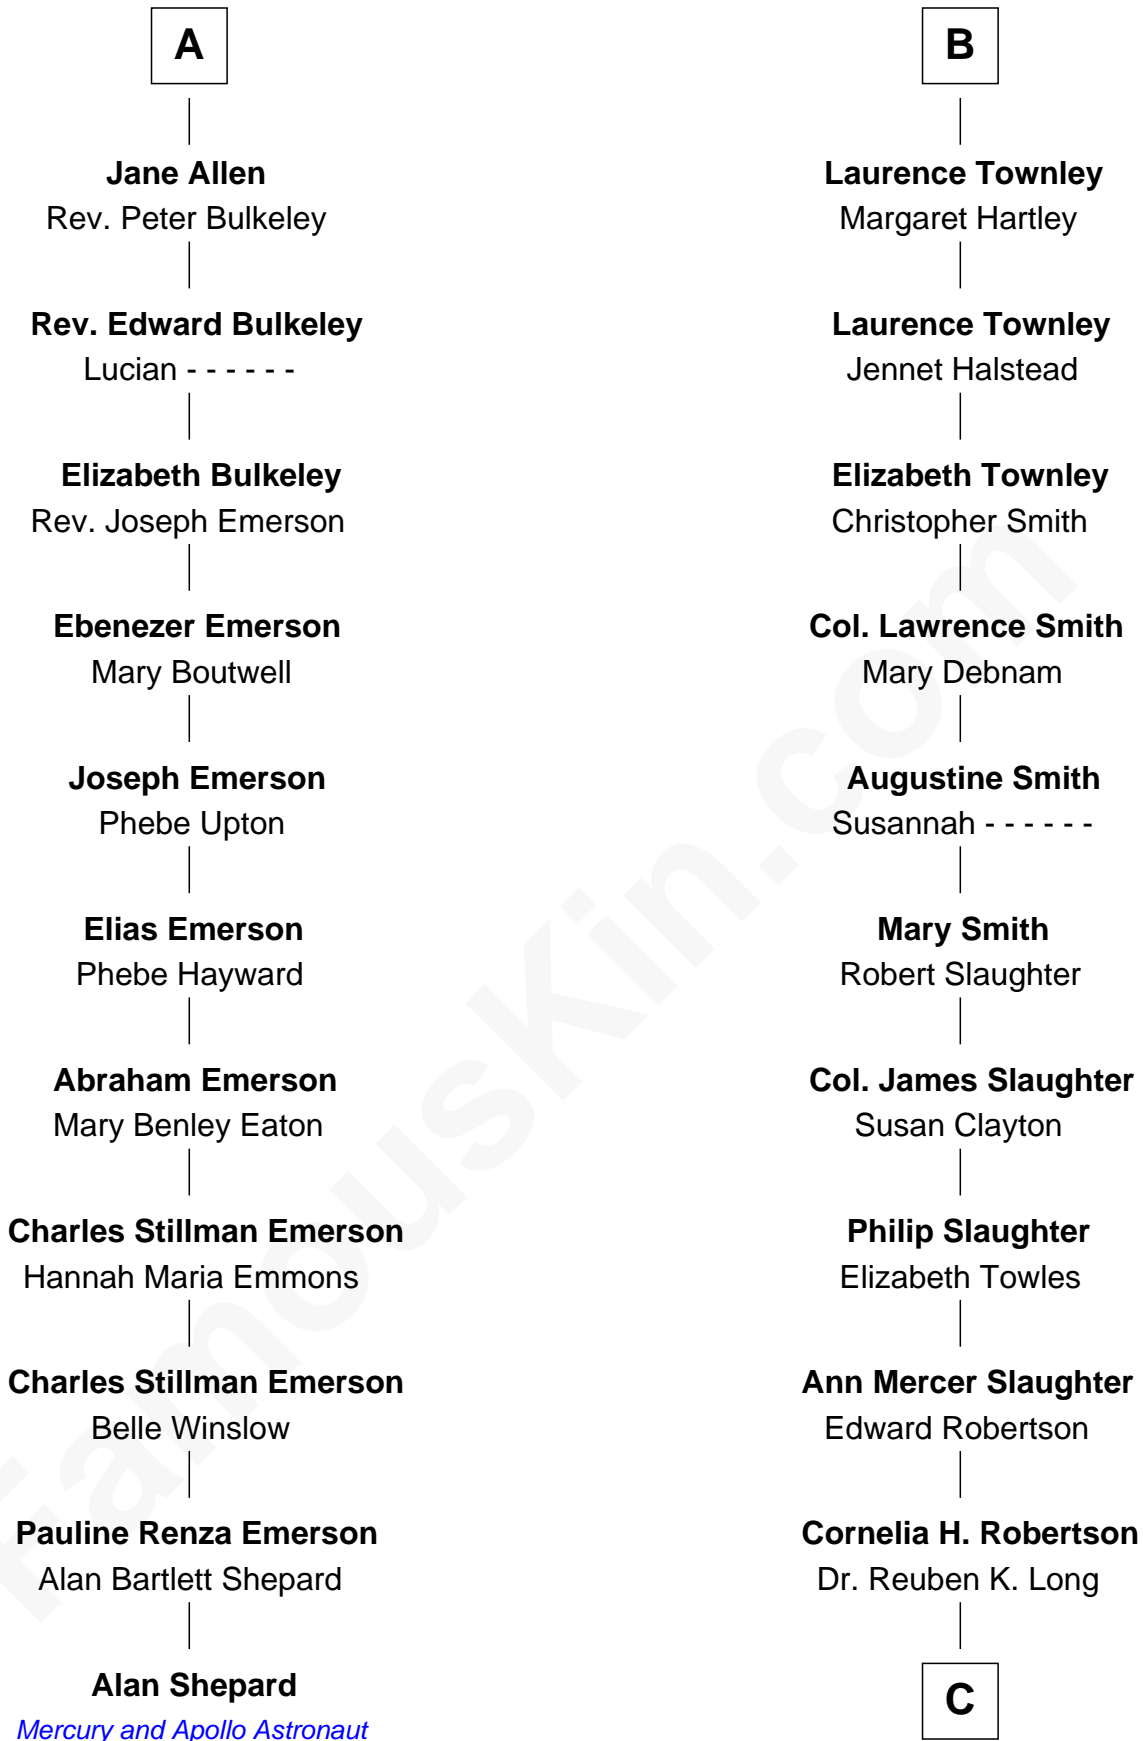

FamousKin.com Relationship Chart of

Alan Shepard

Mercury and Apollo Astronaut

17th cousin 4 times removed of

Edward Norton

Movie Actor

Alice Plumpton

*with husband
Sir John Boteler*

*with husband
Sir Richard de Sherburne*

C

Mary Mercer Long
Dr. Henry Wilson Somerville

Cornelia Long Somerville
Joseph Kent Harrison

Betty Kent Harrison
Edward Mower Norton

Edward Mower Norton
Lydia Robinson Rouse