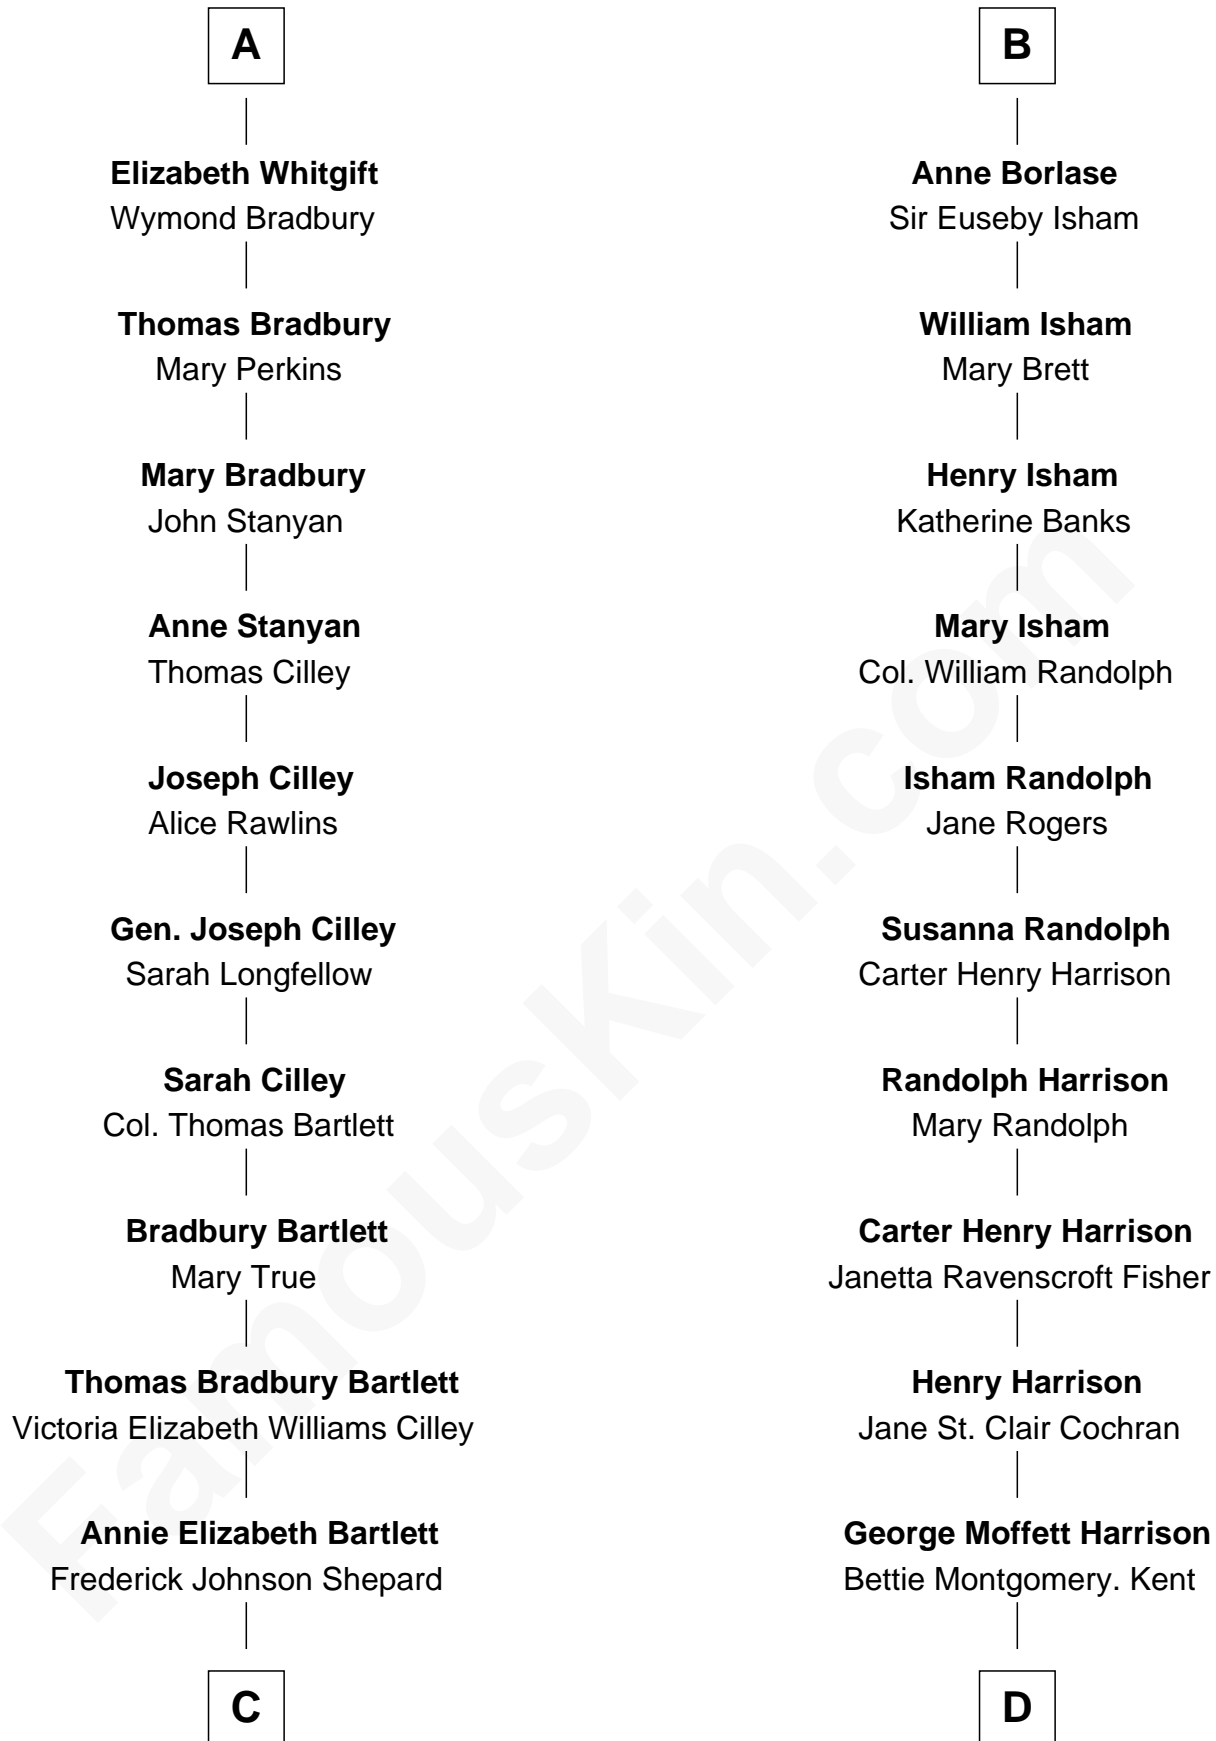

FamousKin.com Relationship Chart of

Alan Shepard

Mercury and Apollo Astronaut

18th cousin 2 times removed of

Edward Norton

Movie Actor

William Pert

Joan le Scrope

C

Alan Bartlett Shepard
Pauline Renza Emerson

Alan Shepard
Mercury and Apollo Astronaut

D

Joseph Kent Harrison
Cornelia Long Somerville

Betty Kent Harrison
Edward Mower Norton

Edward Mower Norton
Lydia Robinson Rouse