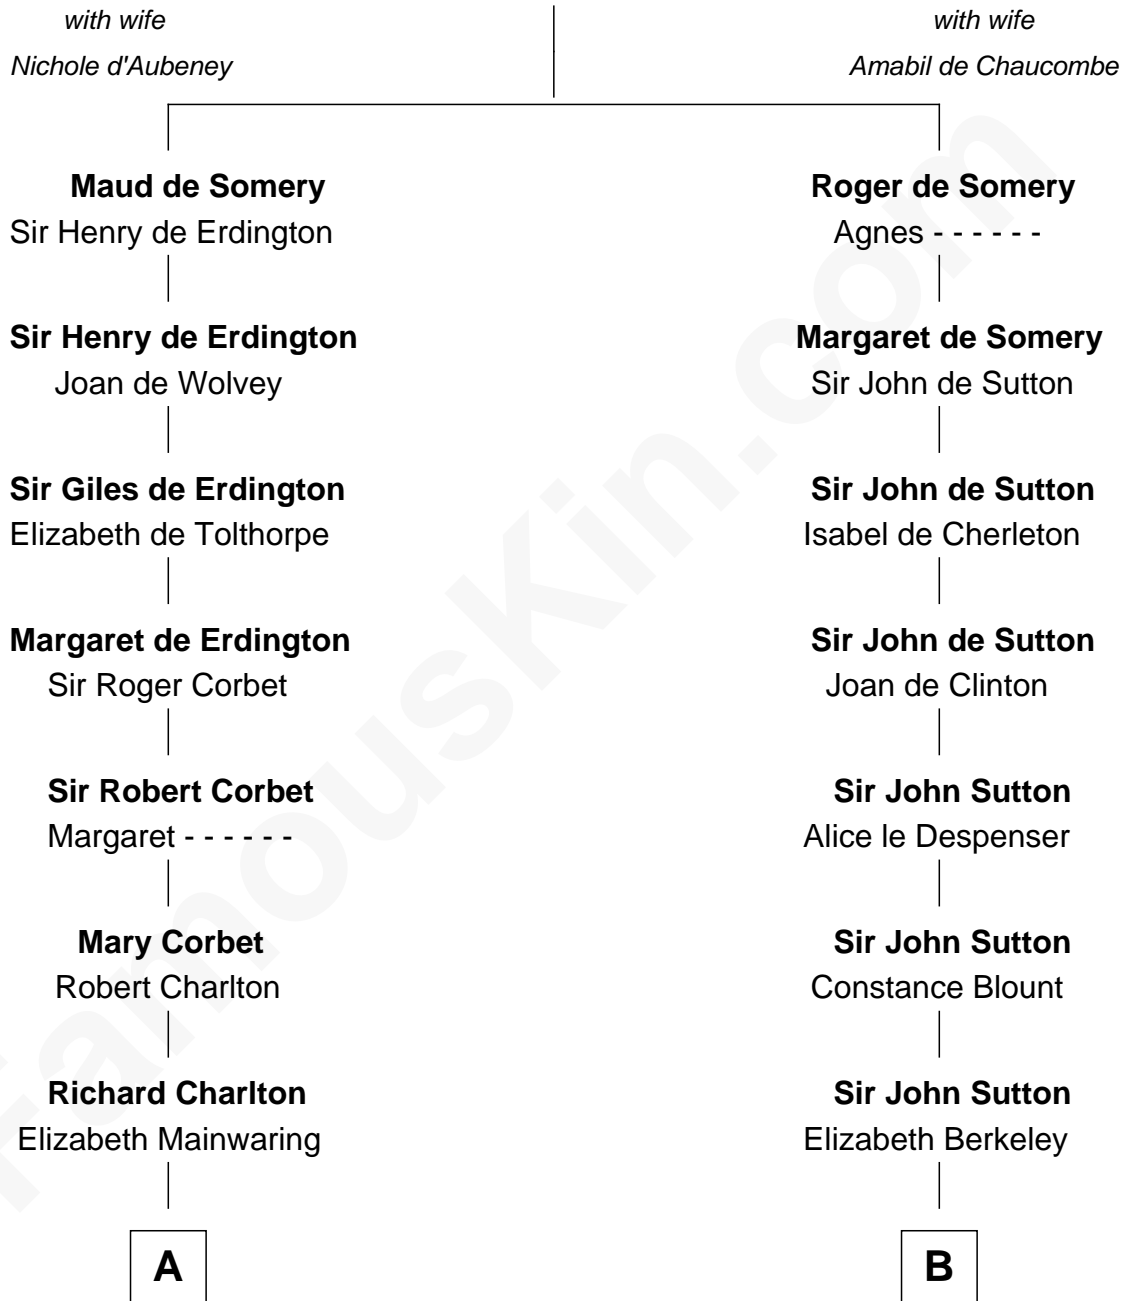

FamousKin.com Relationship Chart of

Alan Shepard

Mercury and Apollo Astronaut

20th cousin of

Oliver Wendell Holmes, Jr.

U.S. Supreme Court Justice

Sir Roger de Somery

C

Charles Stillman Emerson

Hannah Maria Emmons

Charles Stillman Emerson

Belle Winslow

Pauline Renza Emerson

Alan Bartlett Shepard

Alan Shepard

Mercury and Apollo Astronaut