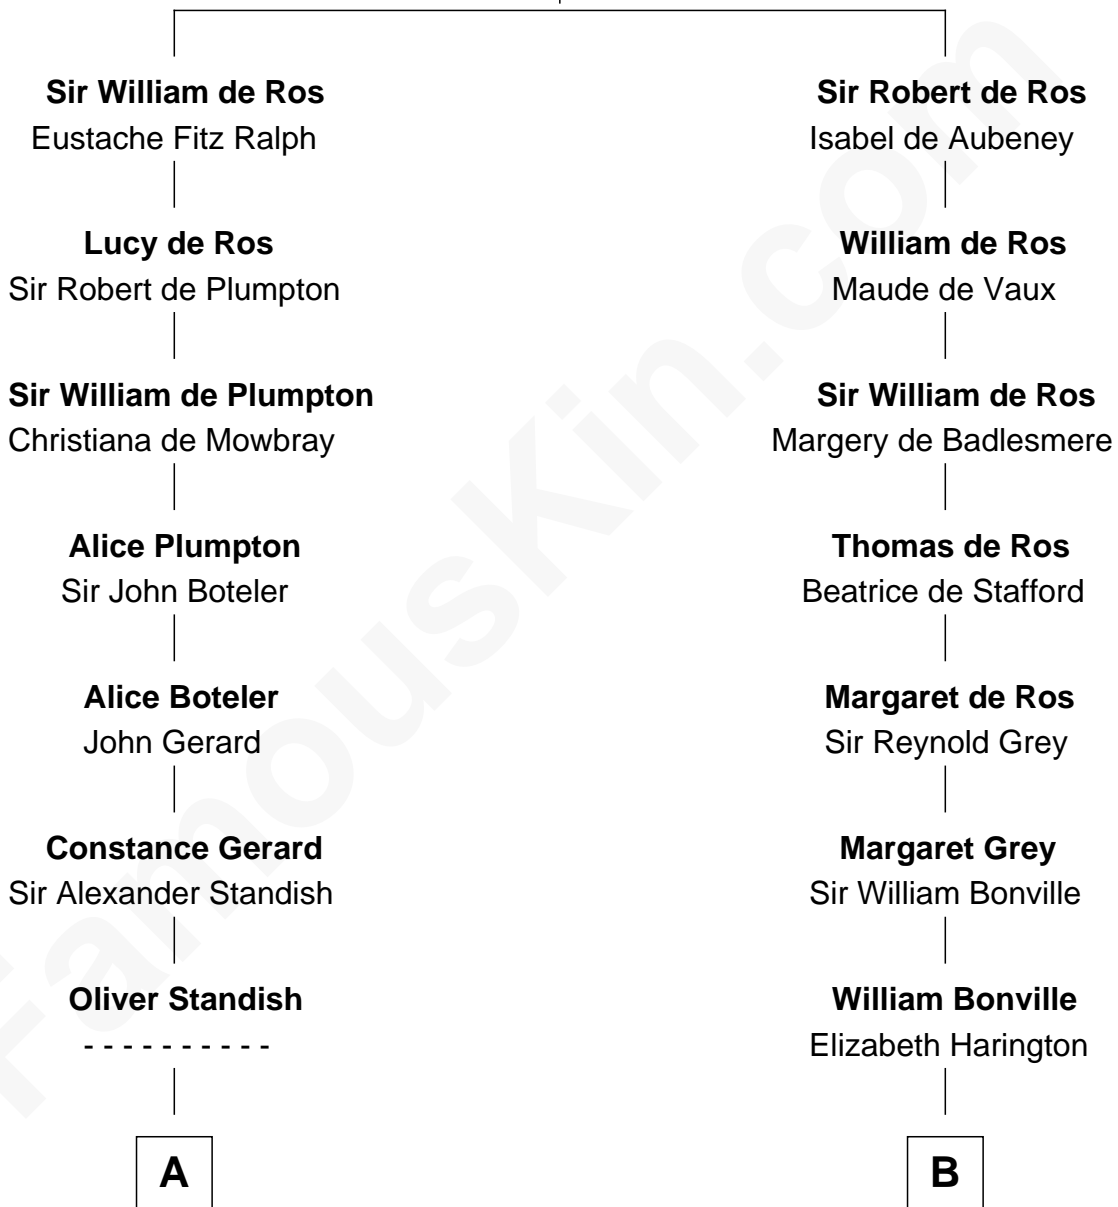

## Relationship Chart of

### Alan Shepard

*Mercury and Apollo Astronaut*

20th cousin 1 time removed of

### Oliver Wendell Holmes, Jr.

*U.S. Supreme Court Justice*

**Sir William de Ros**

Lucy FitzPiers

**C**

**Abraham Emerson**

Mary Benley Eaton

**Charles Stillman Emerson**