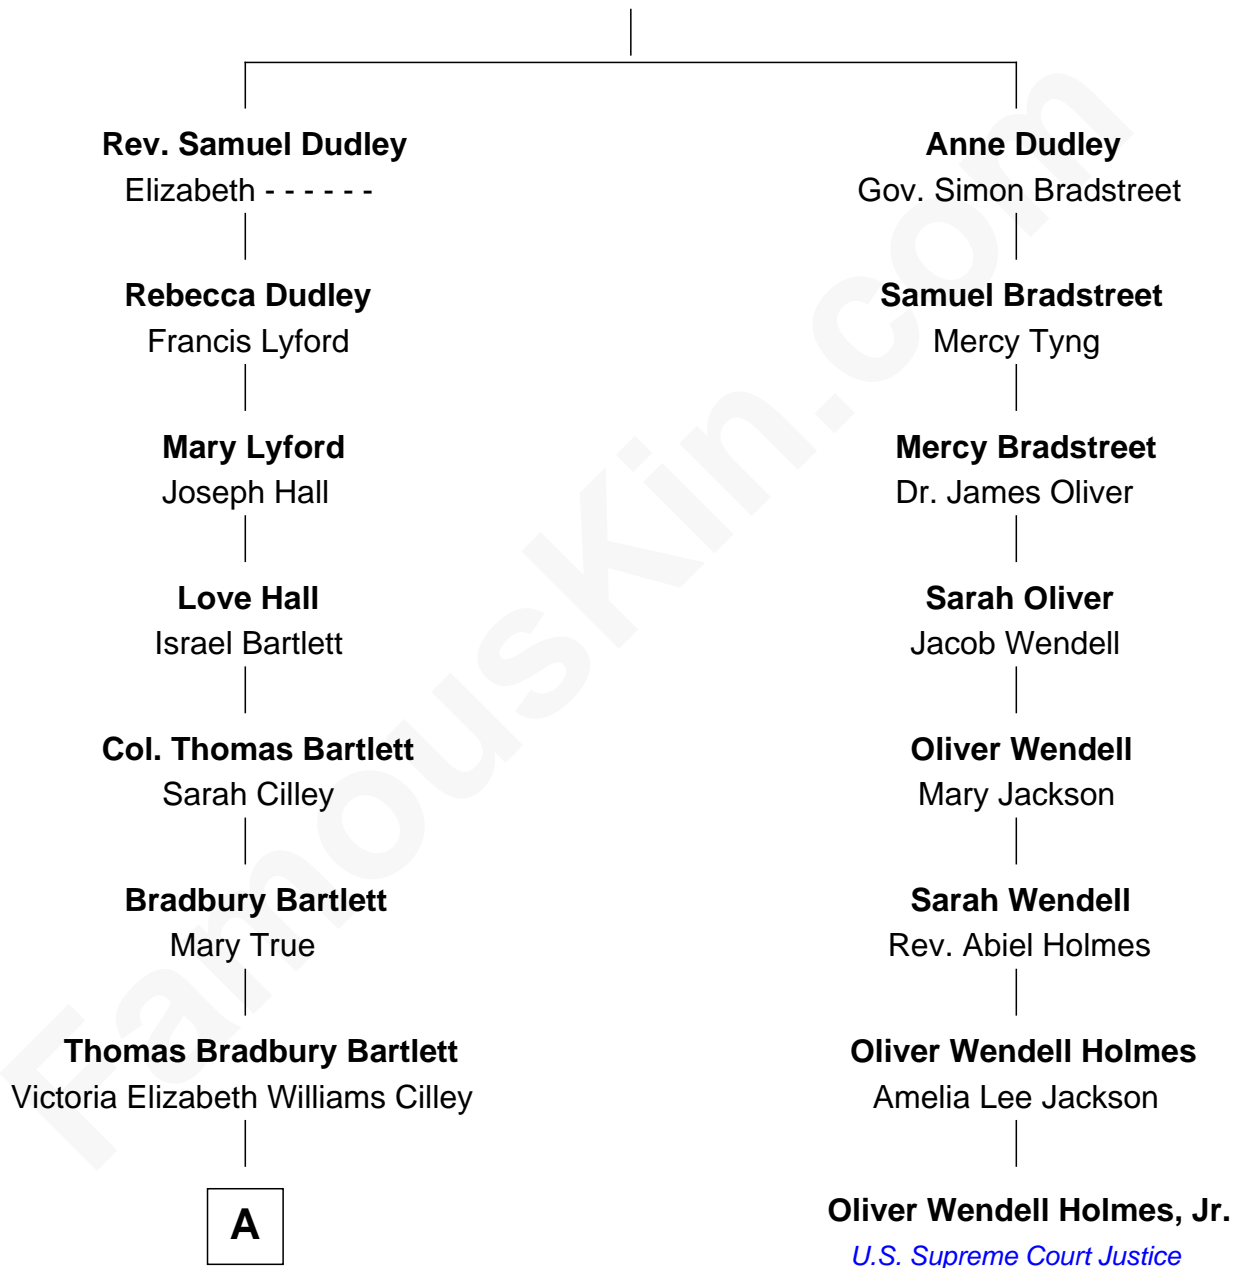

**FamousKin.com**  
**Relationship Chart of**  
**Alan Shepard**

*Mercury and Apollo Astronaut*

7th cousin 2 times removed of

**Oliver Wendell Holmes, Jr.**  
*U.S. Supreme Court Justice*

**Gov. Thomas Dudley**

Dorothy York

**A**

—  
**Annie Elizabeth Bartlett**  
Frederick Johnson Shepard

—  
**Alan Bartlett Shepard**  
Pauline Renza Emerson

—  
**Alan Shepard**  
*Mercury and Apollo Astronaut*

FamousKin.com