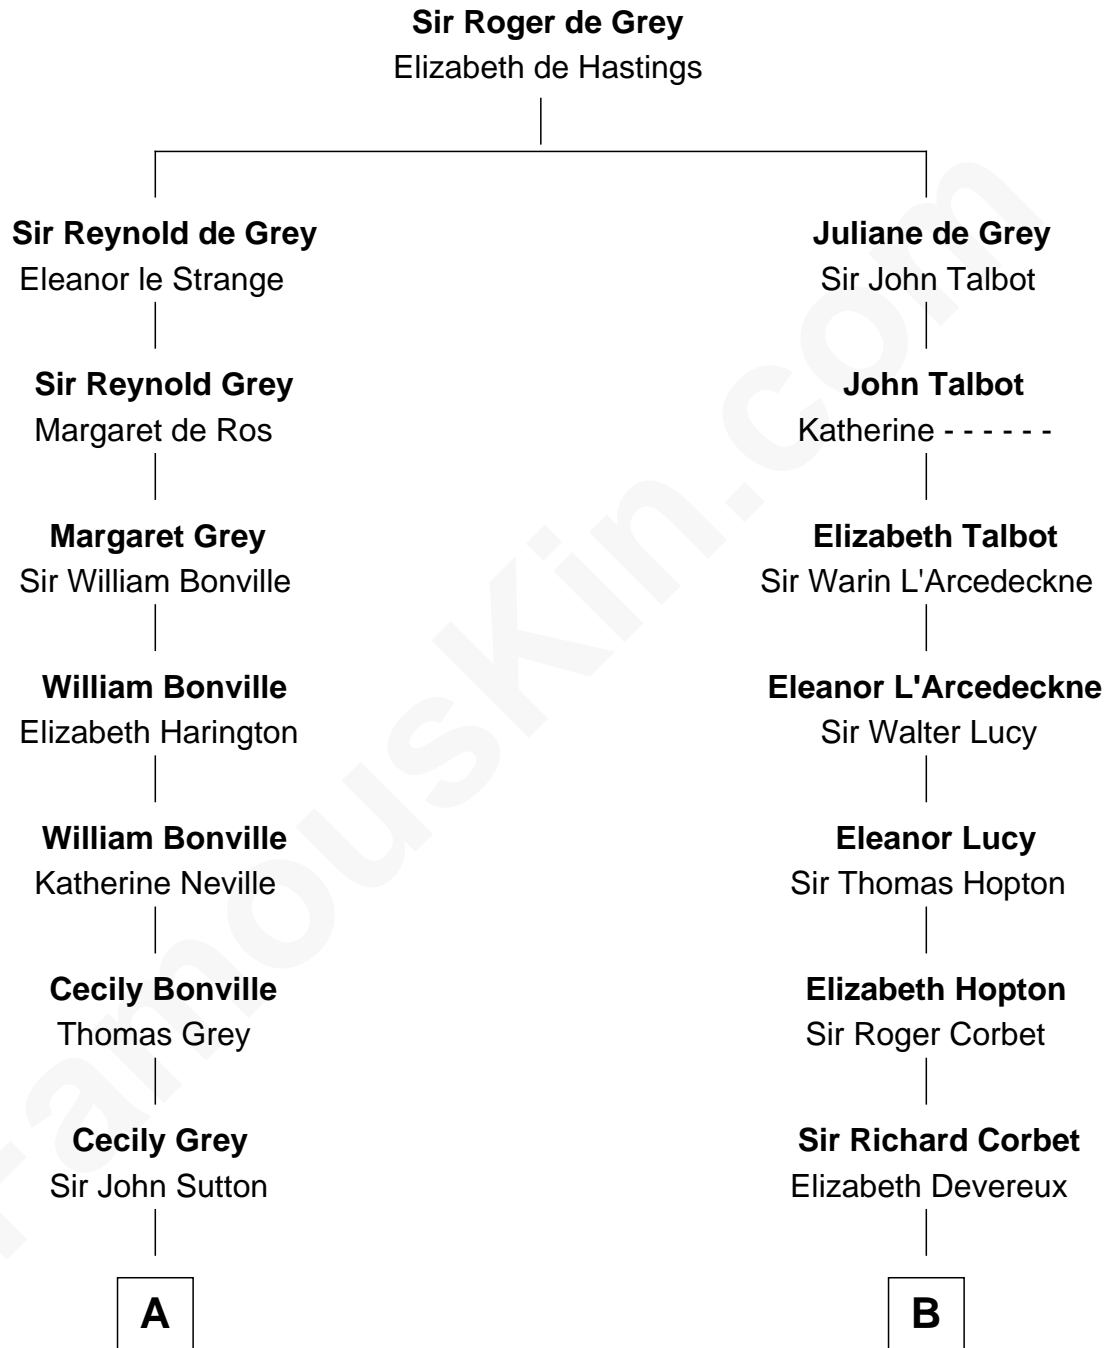

FamousKin.com

Relationship Chart of

Alan Shepard

Mercury and Apollo Astronaut

18th cousin 1 time removed of

James Russell Lowell

American "Fireside" Poet

C

Annie Elizabeth Bartlett
Frederick Johnson Shepard

Alan Bartlett Shepard
Pauline Renza Emerson

Alan Shepard
Mercury and Apollo Astronaut

D

Rev. Charles Lowell
Harriet Brackett Spence

James Russell Lowell
American "Fireside" Poet