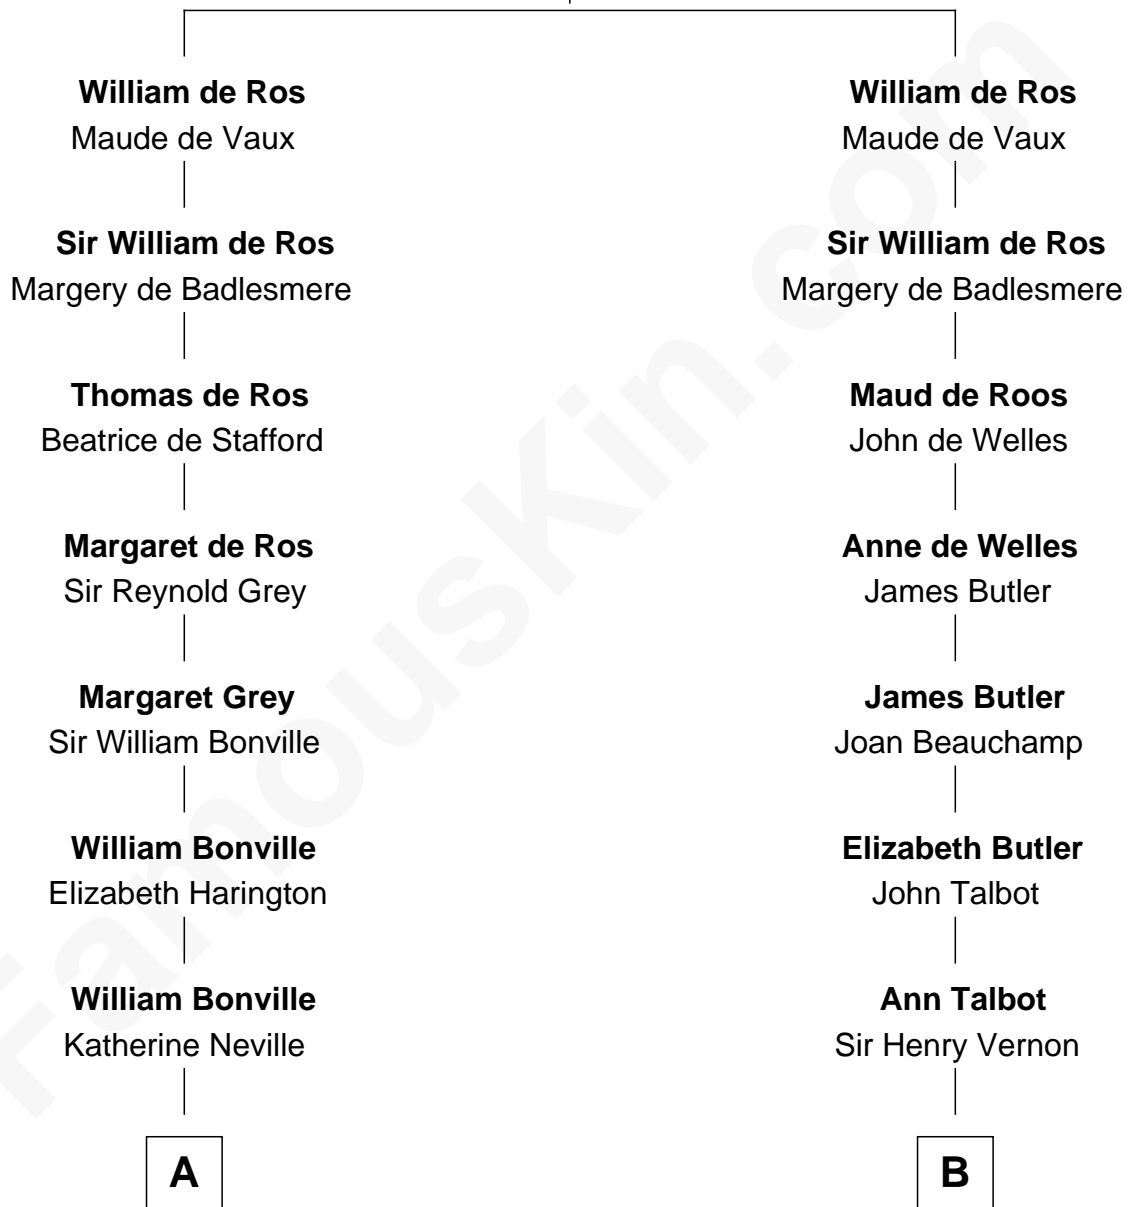

FamousKin.com

Relationship Chart of

Alan Shepard

Mercury and Apollo Astronaut

18th cousin 3 times removed of

James Russell Lowell

American "Fireside" Poet

Sir Robert de Ros

Isabel de Aubeney

C

Bradbury Bartlett

Mary True

Thomas Bradbury Bartlett

Victoria Elizabeth Williams Cilley

Annie Elizabeth Bartlett

Frederick Johnson Shepard