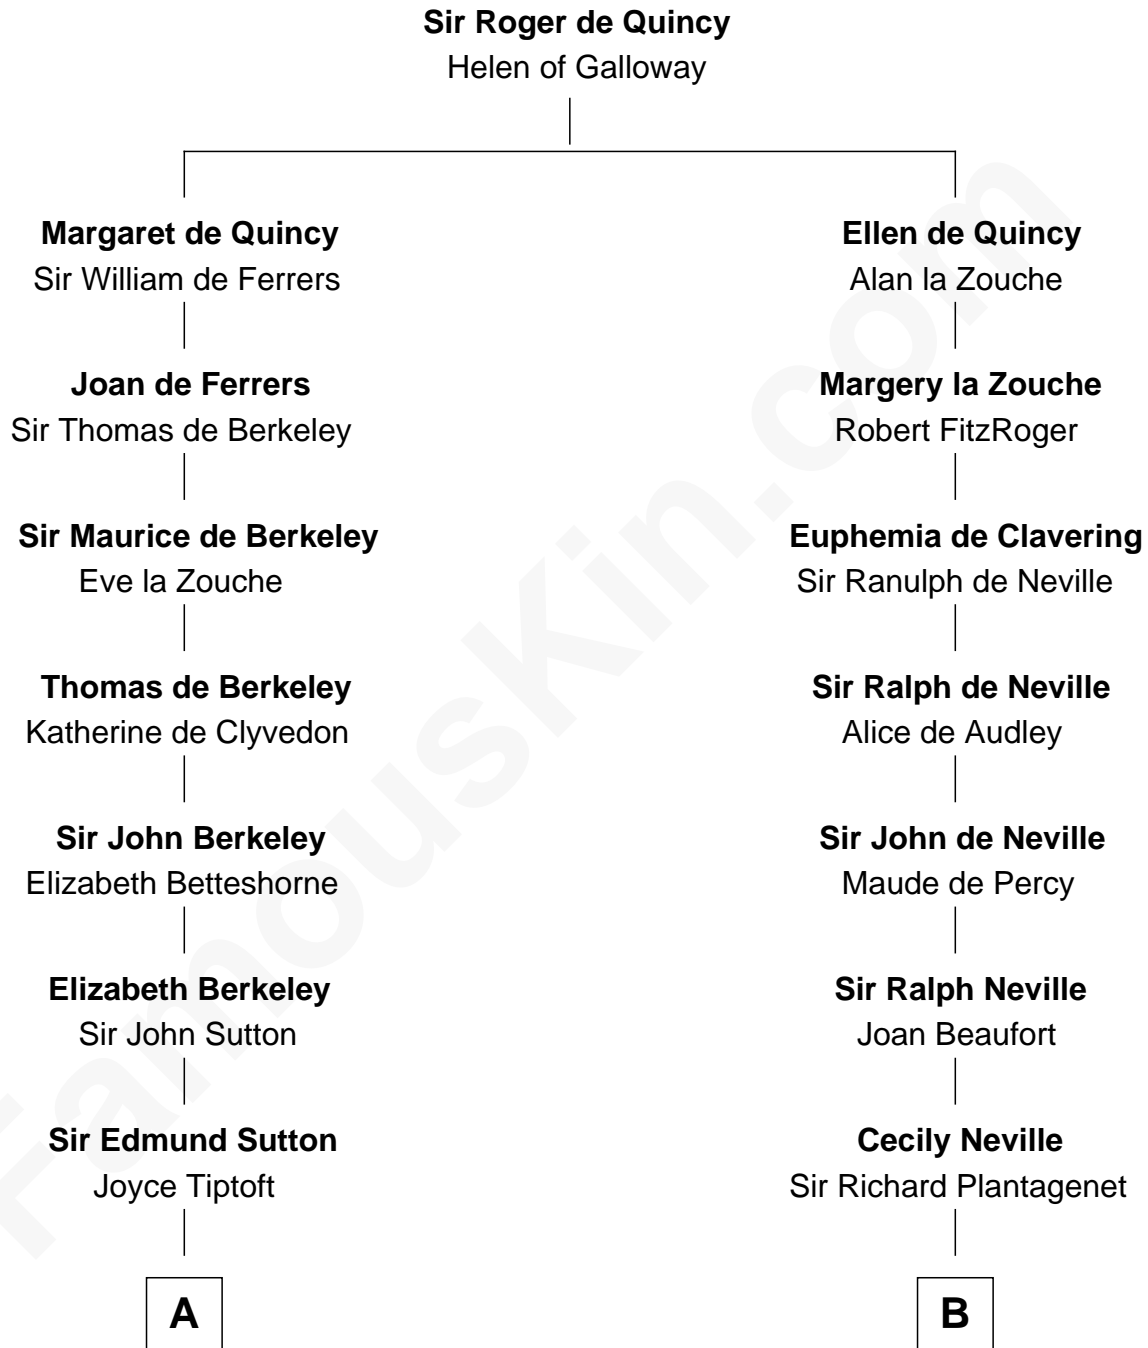

FamousKin.com Relationship Chart of

Alan Shepard

Mercury and Apollo Astronaut

21st cousin of

James Russell Lowell

American "Fireside" Poet

C

Bradbury Bartlett

Mary True

Thomas Bradbury Bartlett

Victoria Elizabeth Williams Cilley

Annie Elizabeth Bartlett

Frederick Johnson Shepard

Alan Bartlett Shepard

Pauline Renza Emerson

Alan Shepard

Mercury and Apollo Astronaut

D

William Traill

Isabel Fea

Robert Traill

Mary Whipple

Mary Whipple Traill

Keith Spence