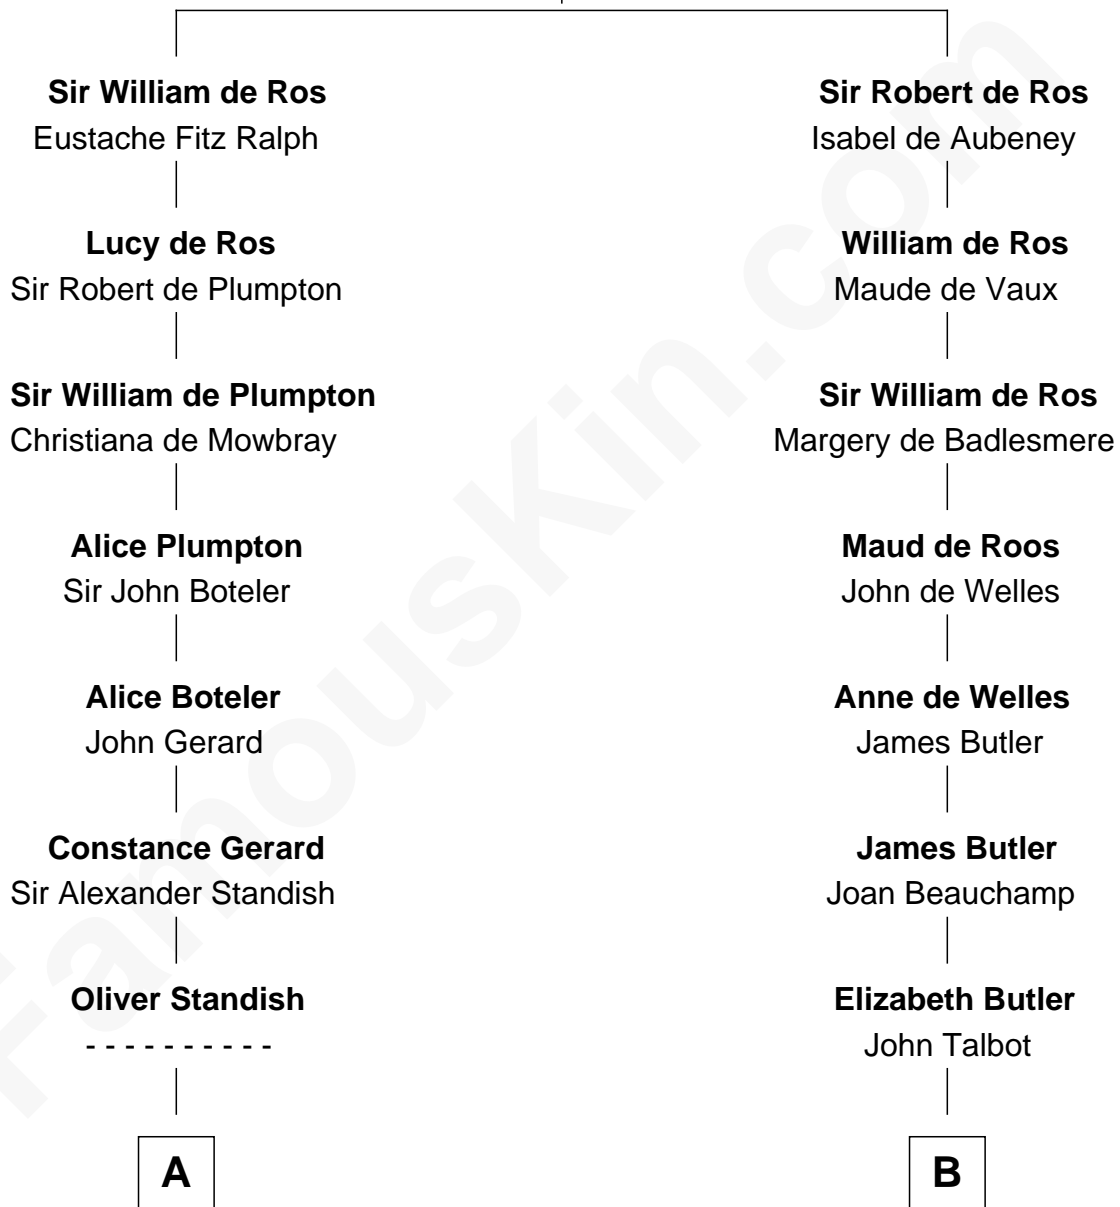

Sir William de Ros

Lucy FitzPiers