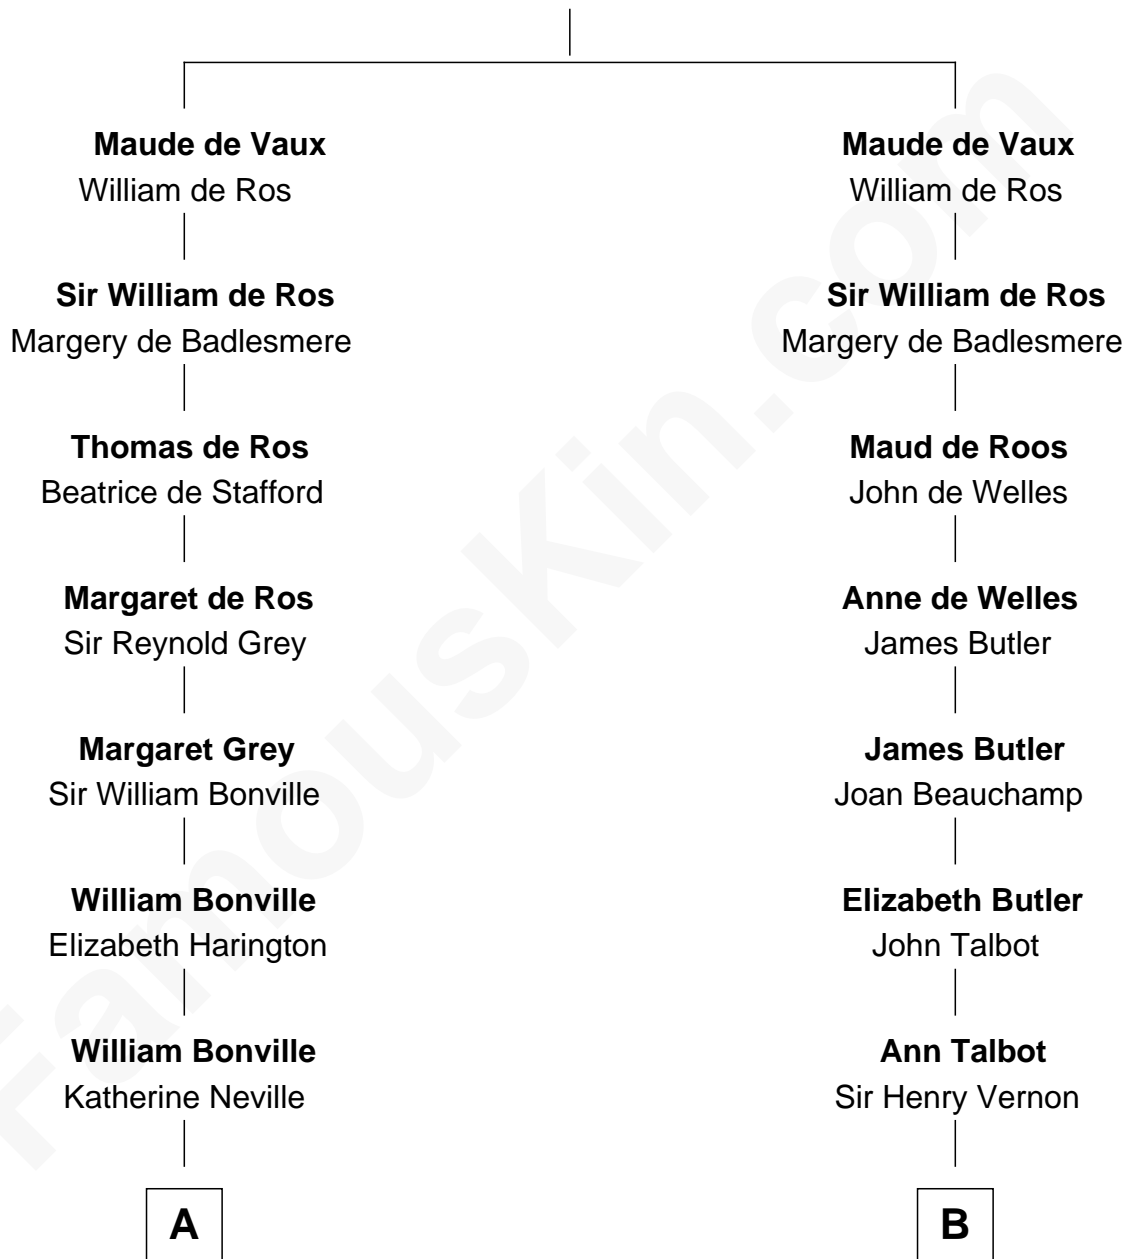

FamousKin.com

Relationship Chart of

Alan Shepard

Mercury and Apollo Astronaut

18th cousin 3 times removed of

James Russell Lowell

American "Fireside" Poet

John de Vaux

C

Bradbury Bartlett

Mary True

Thomas Bradbury Bartlett

Victoria Elizabeth Williams Cilley

Annie Elizabeth Bartlett

Frederick Johnson Shepard

Alan Bartlett Shepard