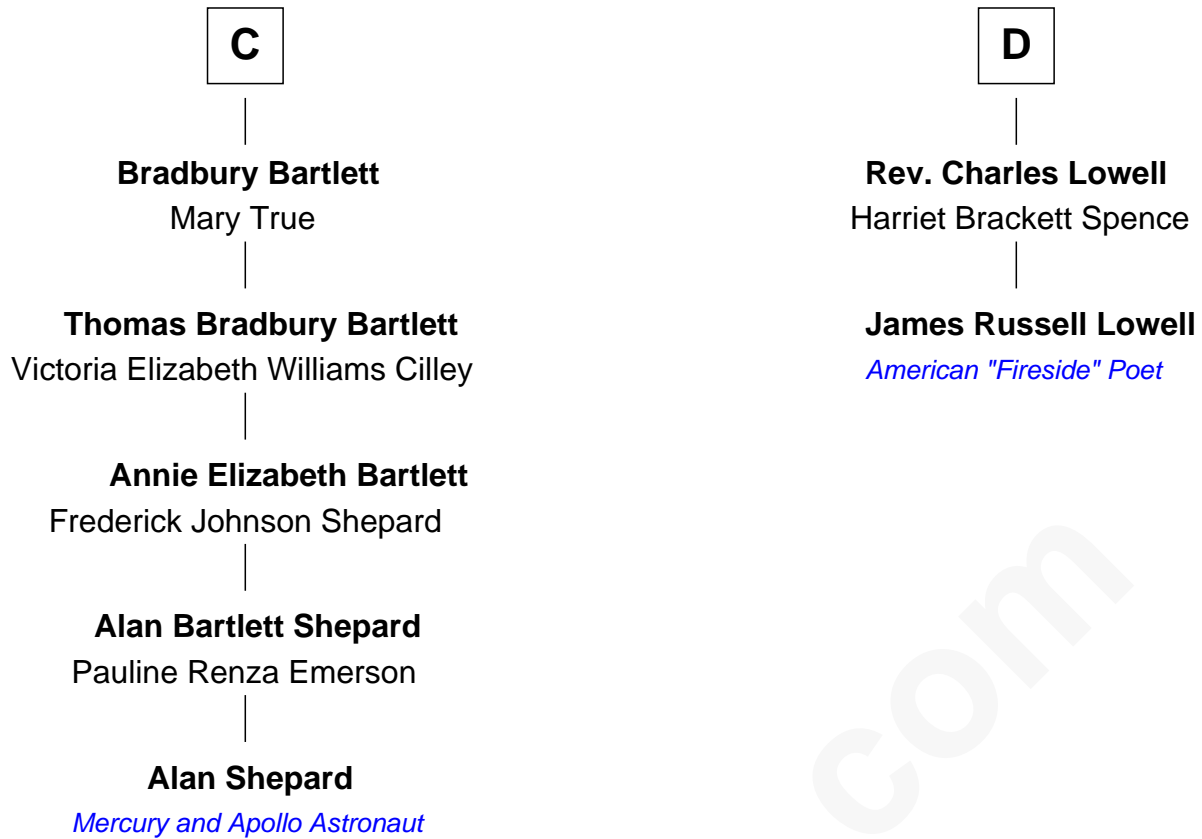

FamousKin.com

Relationship Chart of

Alan Shepard

Mercury and Apollo Astronaut

18th cousin 3 times removed of

James Russell Lowell

American "Fireside" Poet

Sir Walter FitzRobert

Ida Longespee

FamousKin.com