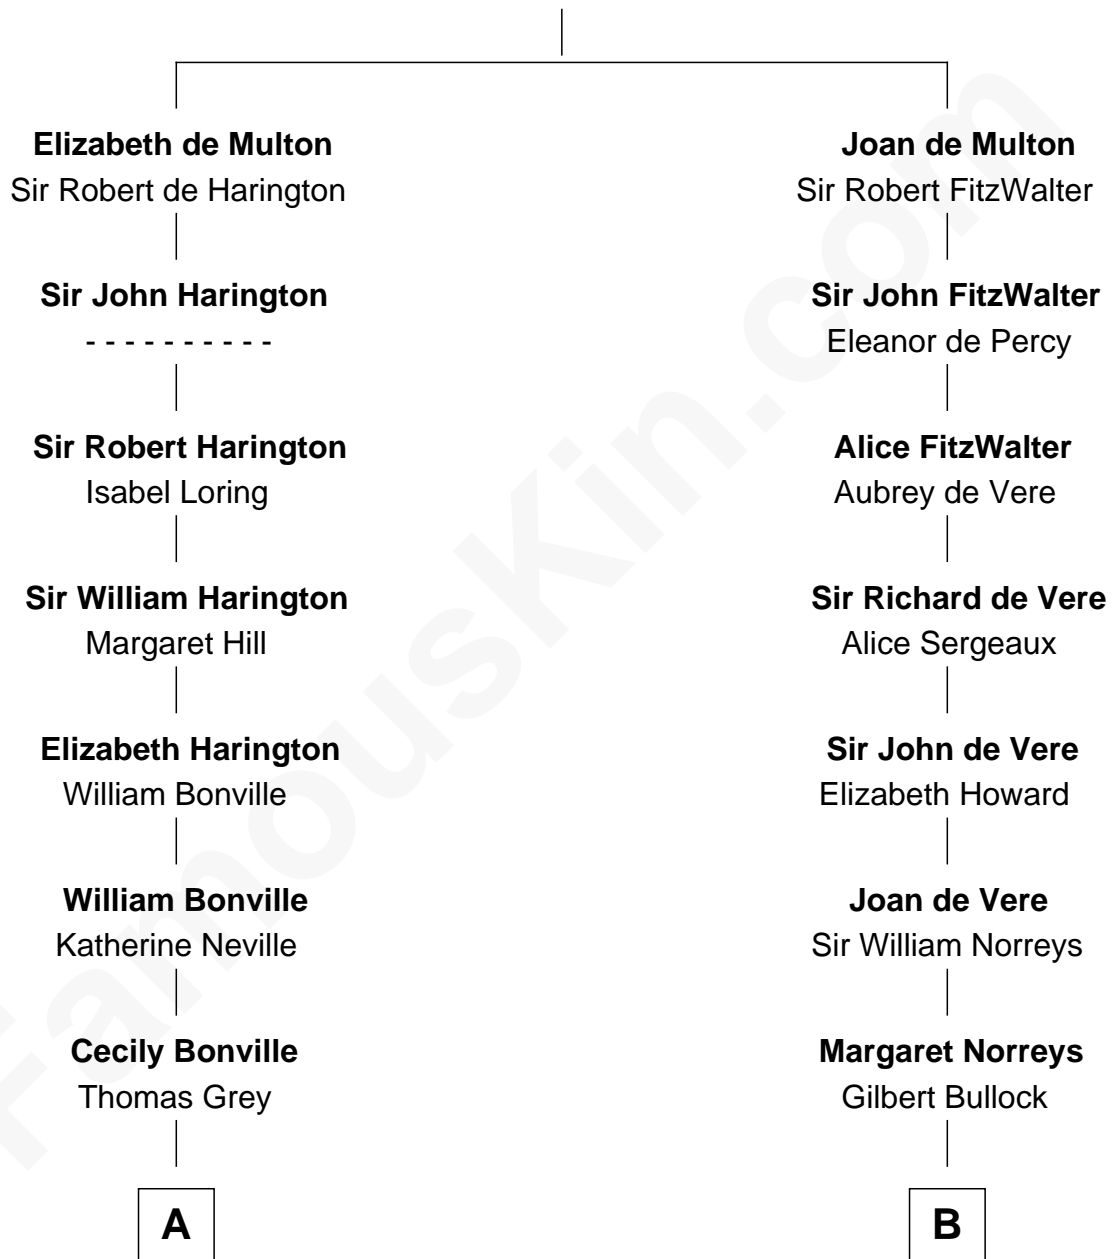

FamousKin.com

Relationship Chart of

Alan Shepard

Mercury and Apollo Astronaut

17th cousin 3 times removed of

James Russell Lowell

American "Fireside" Poet

Sir Thomas de Multon

Eleanor de Burgh

C

—
Thomas Bradbury Bartlett
Victoria Elizabeth Williams Cilley

—
Annie Elizabeth Bartlett
Frederick Johnson Shepard

—
Alan Bartlett Shepard
Pauline Renza Emerson

—
Alan Shepard
Mercury and Apollo Astronaut