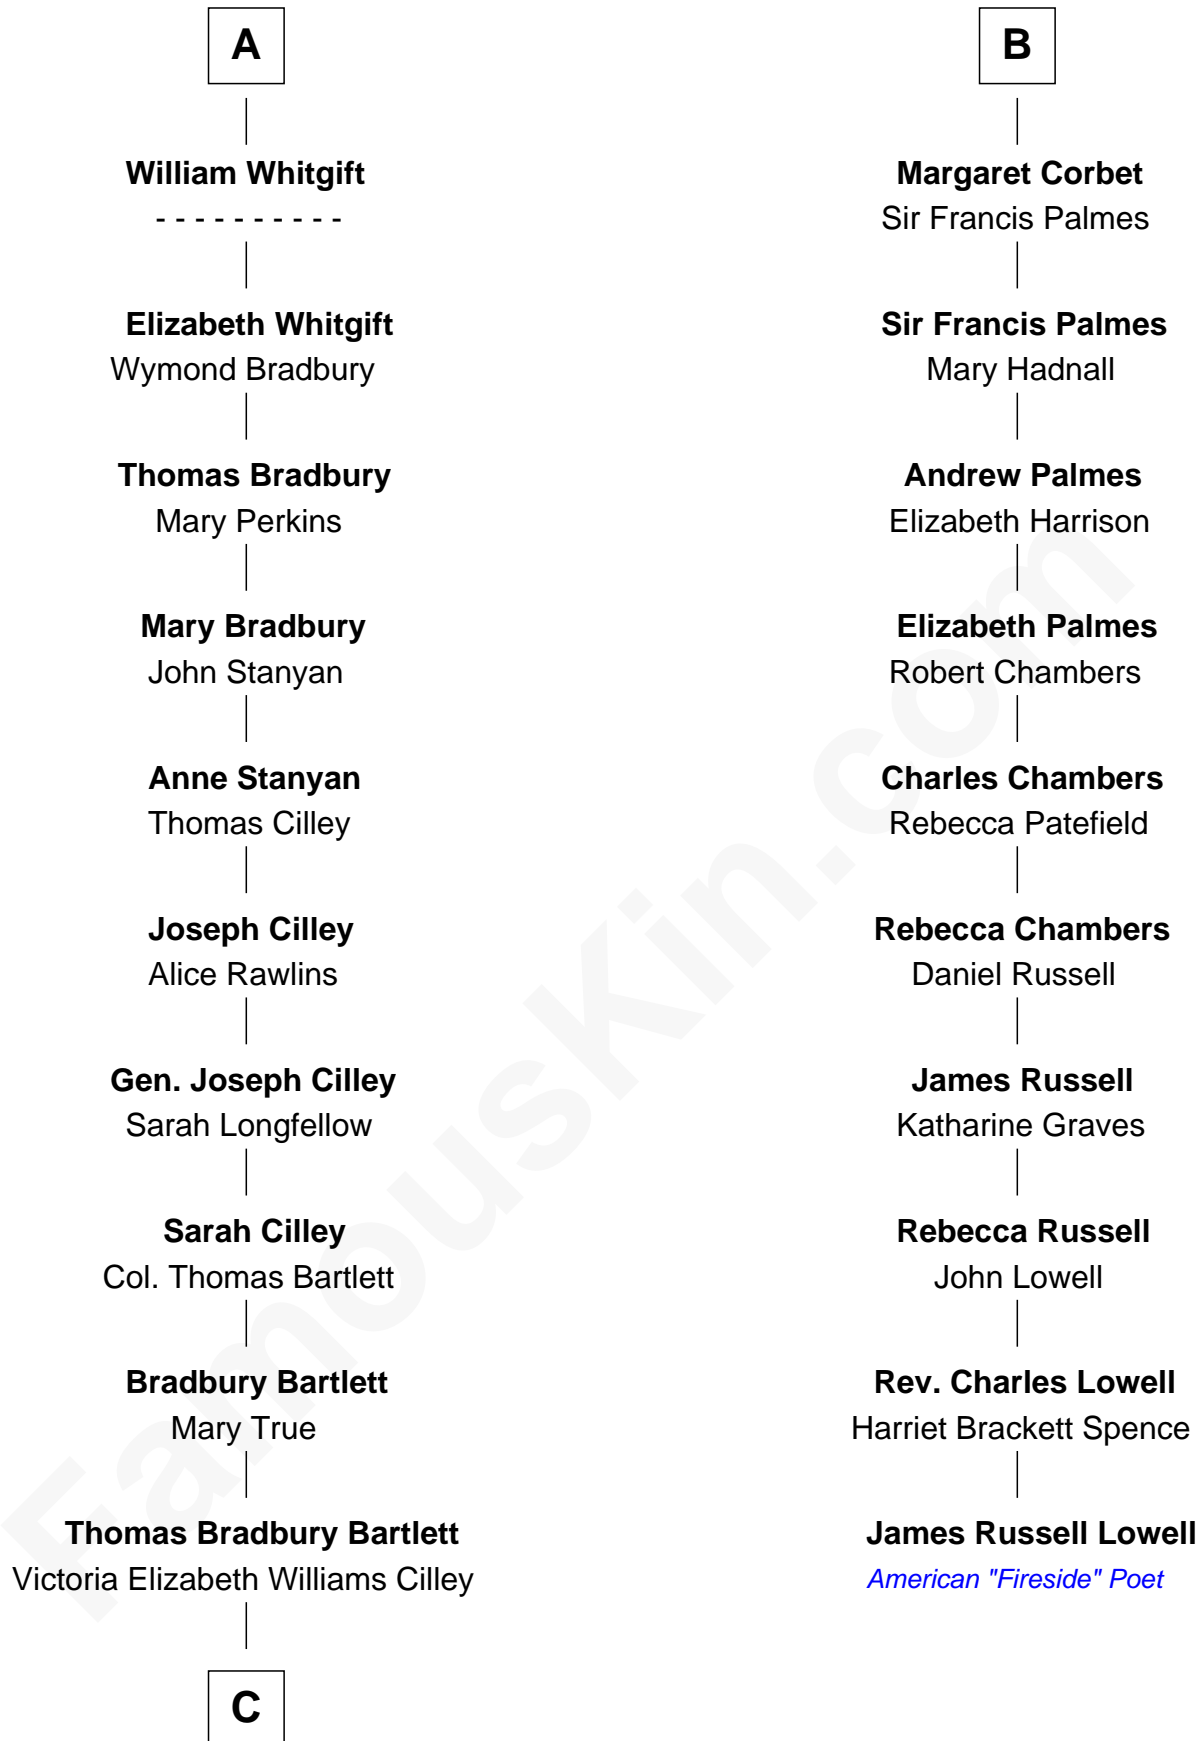

## Relationship Chart of

### Alan Shepard

*Mercury and Apollo Astronaut*

16th cousin 3 times removed of

### James Russell Lowell

*American "Fireside" Poet*

**C**

—  
**Annie Elizabeth Bartlett**  
Frederick Johnson Shepard

—  
**Alan Bartlett Shepard**  
Pauline Renza Emerson

—  
**Alan Shepard**  
*Mercury and Apollo Astronaut*