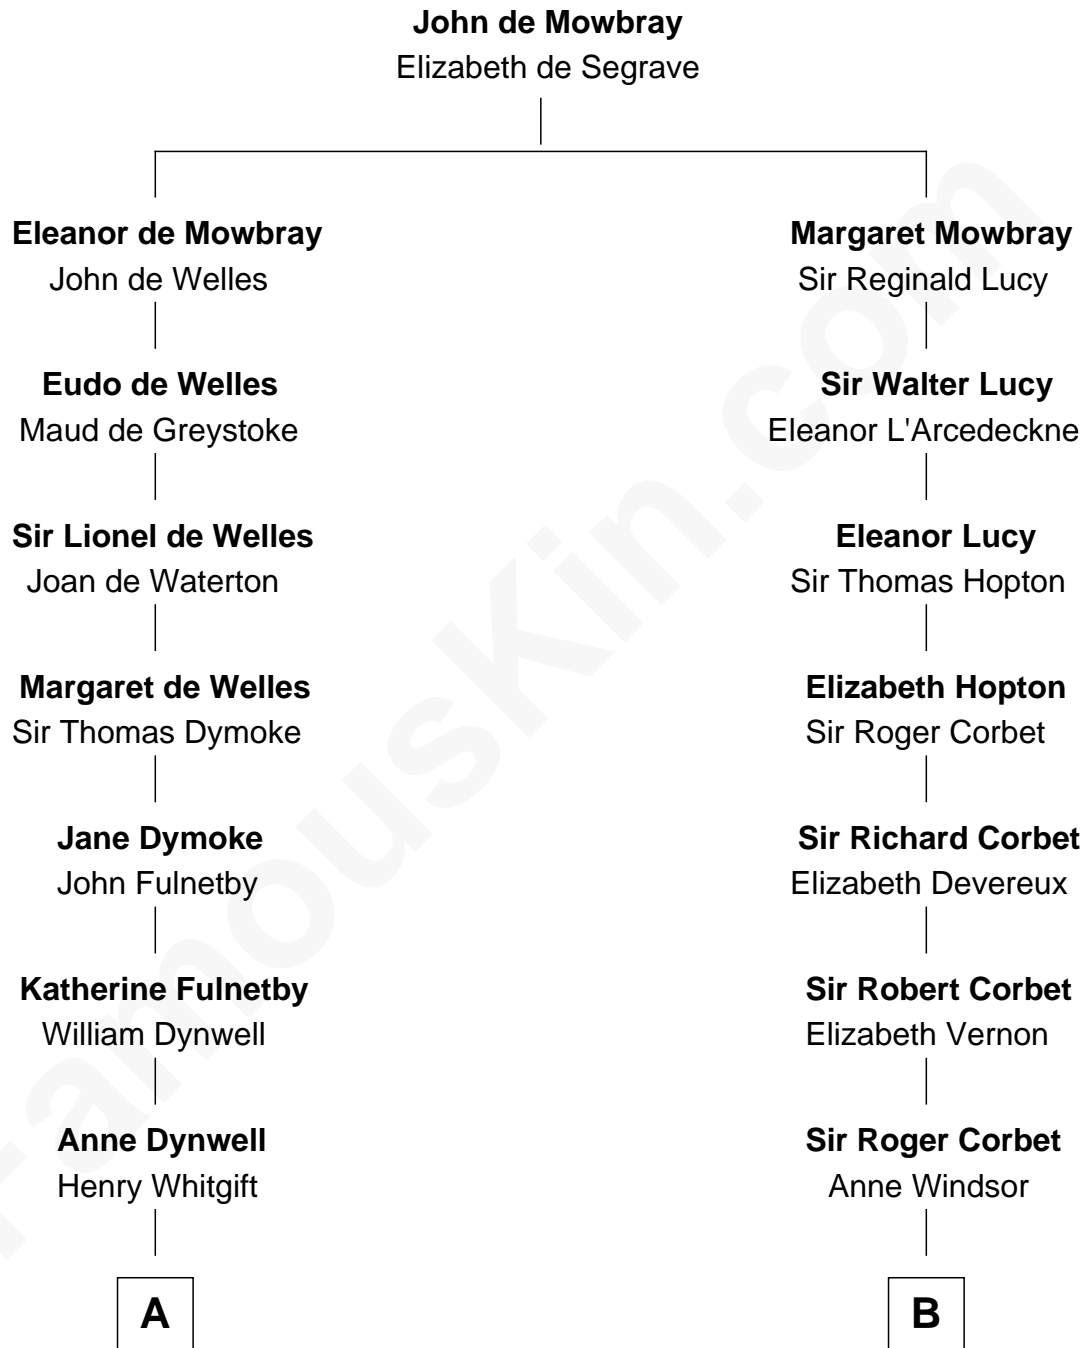

FamousKin.com

Relationship Chart of

Alan Shepard

Mercury and Apollo Astronaut

16th cousin 3 times removed of

James Russell Lowell

American "Fireside" Poet