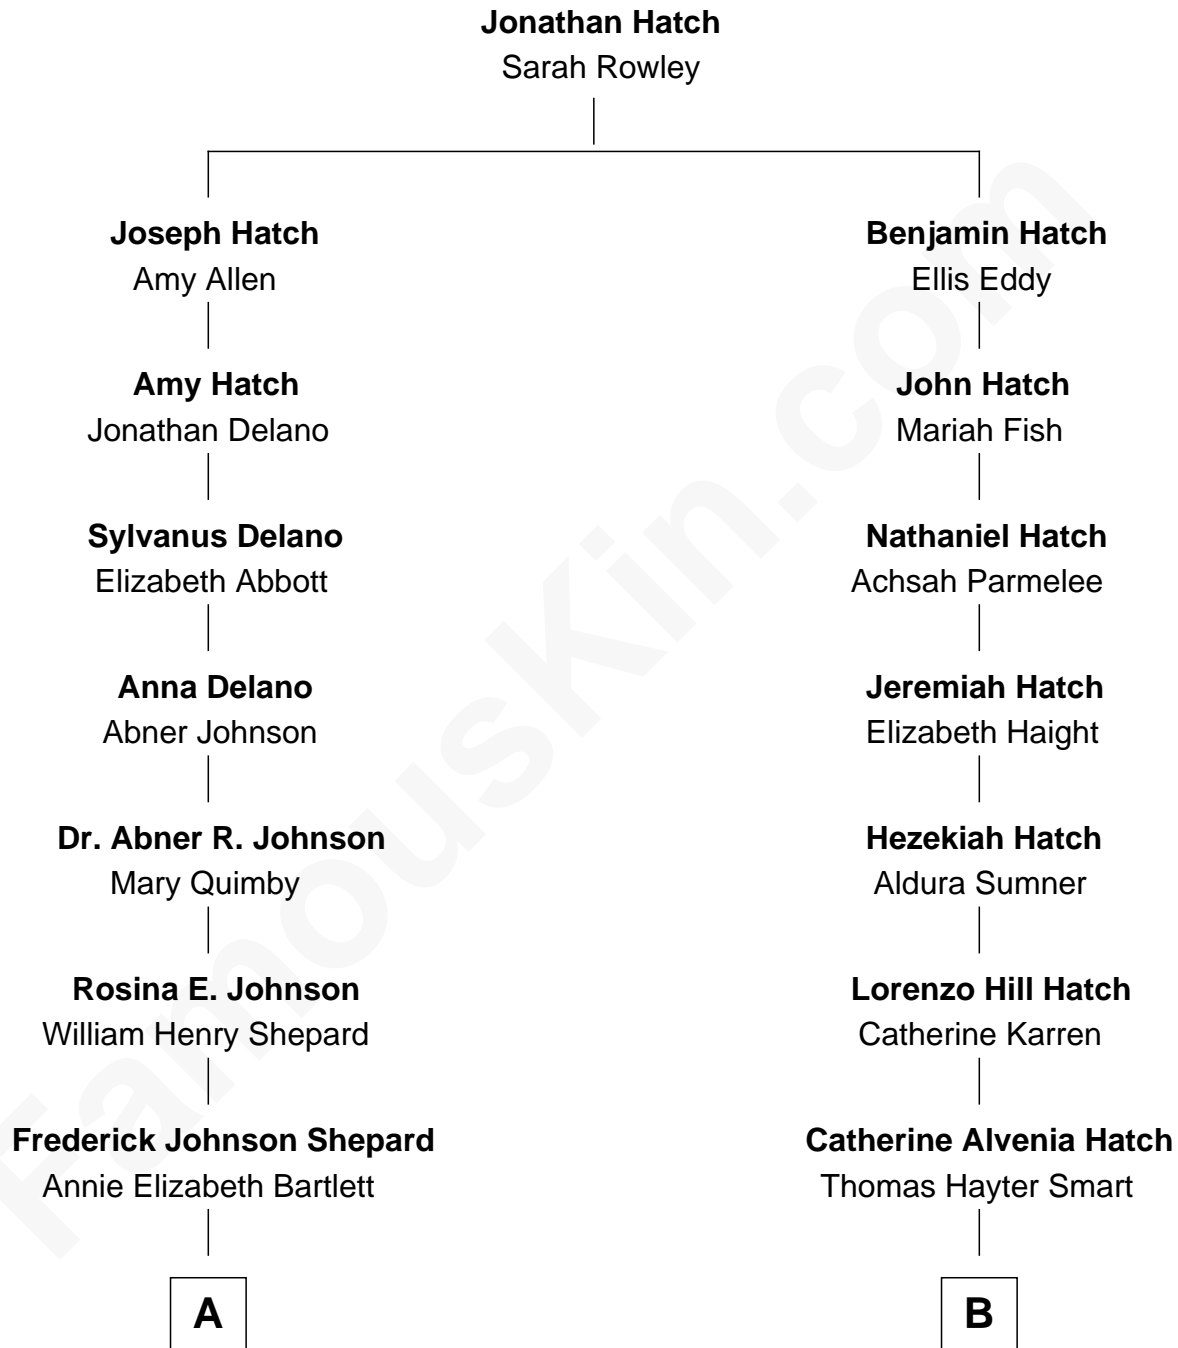

## Relationship Chart of

### Alan Shepard

*Mercury and Apollo Astronaut*

8th cousin 2 times removed of

### Elizabeth Smart

*Founder of Elizabeth Smart Foundation*

**A**

**Alan Bartlett Shepard**  
Pauline Renza Emerson

**Alan Shepard**  
*Mercury and Apollo Astronaut*

**B**

**Junius Hatch Smart**  
Avon Rich