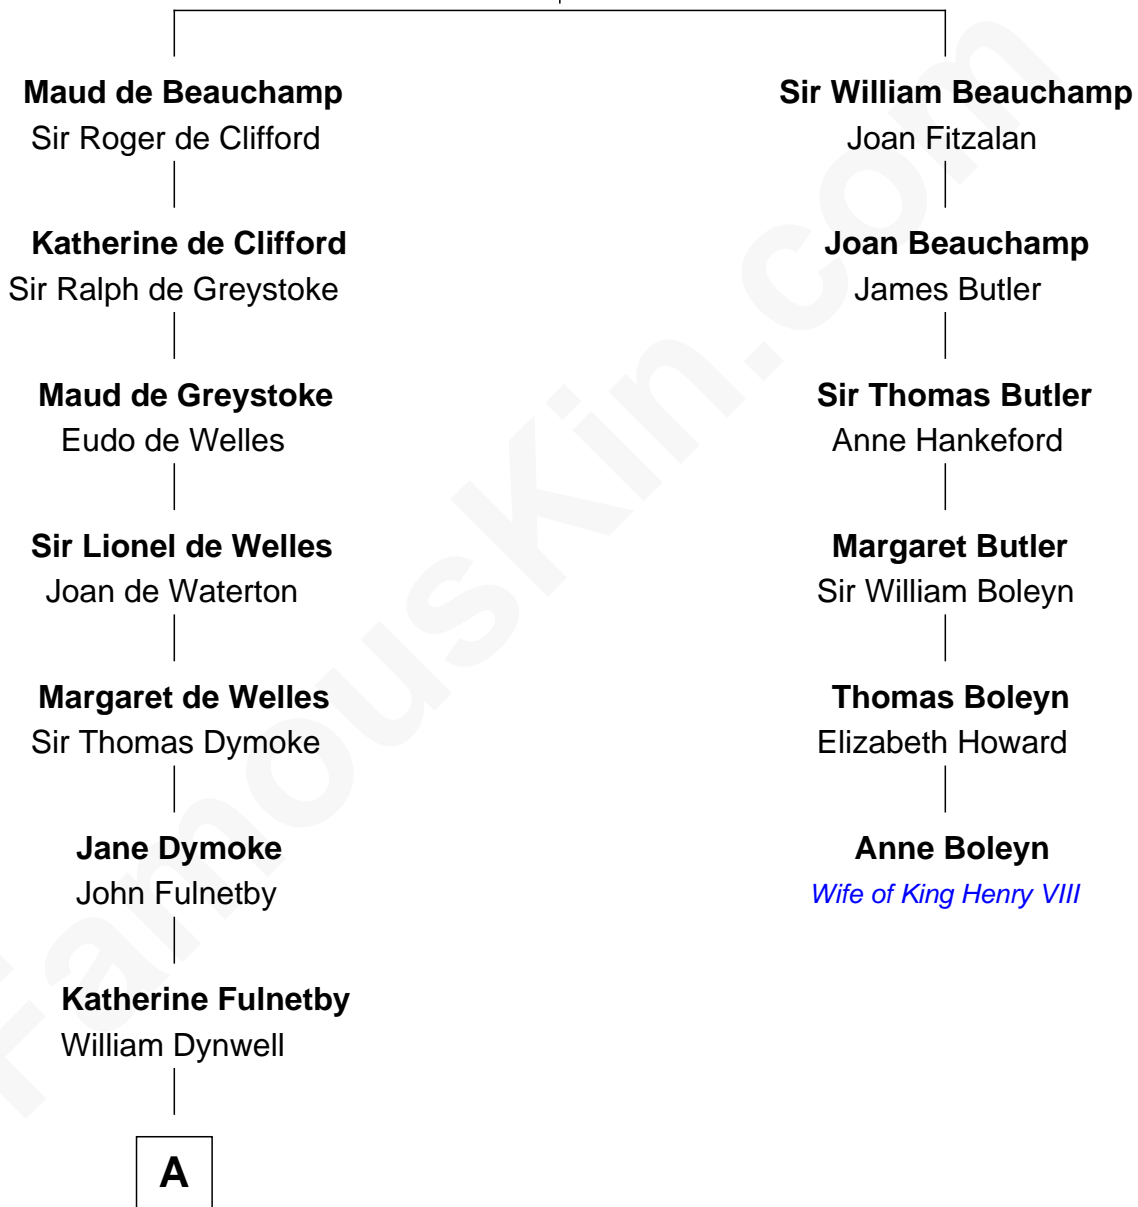

FamousKin.com
Relationship Chart of
Alan Shepard

Mercury and Apollo Astronaut

5th cousin 15 times removed of

Anne Boleyn

2nd Wife of King Henry VIII

Sir Thomas de Beauchamp
 Katherine de Mortimer

B

—
Thomas Bradbury Bartlett
Victoria Elizabeth Williams Cilley

—
Annie Elizabeth Bartlett
Frederick Johnson Shepard

—
Alan Bartlett Shepard
Pauline Renza Emerson

—
Alan Shepard
Mercury and Apollo Astronaut

FamousKin.com