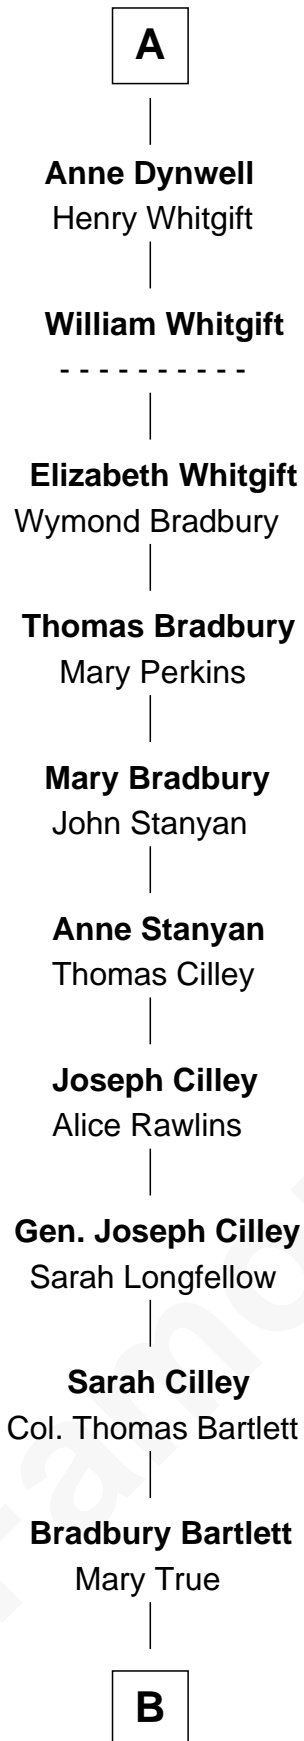

FamousKin.com
Relationship Chart of
Alan Shepard

Mercury and Apollo Astronaut

5th cousin 15 times removed of

Anne Boleyn

2nd Wife of King Henry VIII

Sir Thomas de Beauchamp
 Katherine de Mortimer

B

—
Thomas Bradbury Bartlett
Victoria Elizabeth Williams Cilley

—
Annie Elizabeth Bartlett
Frederick Johnson Shepard

—
Alan Bartlett Shepard
Pauline Renza Emerson

—
Alan Shepard
Mercury and Apollo Astronaut

FamousKin.com