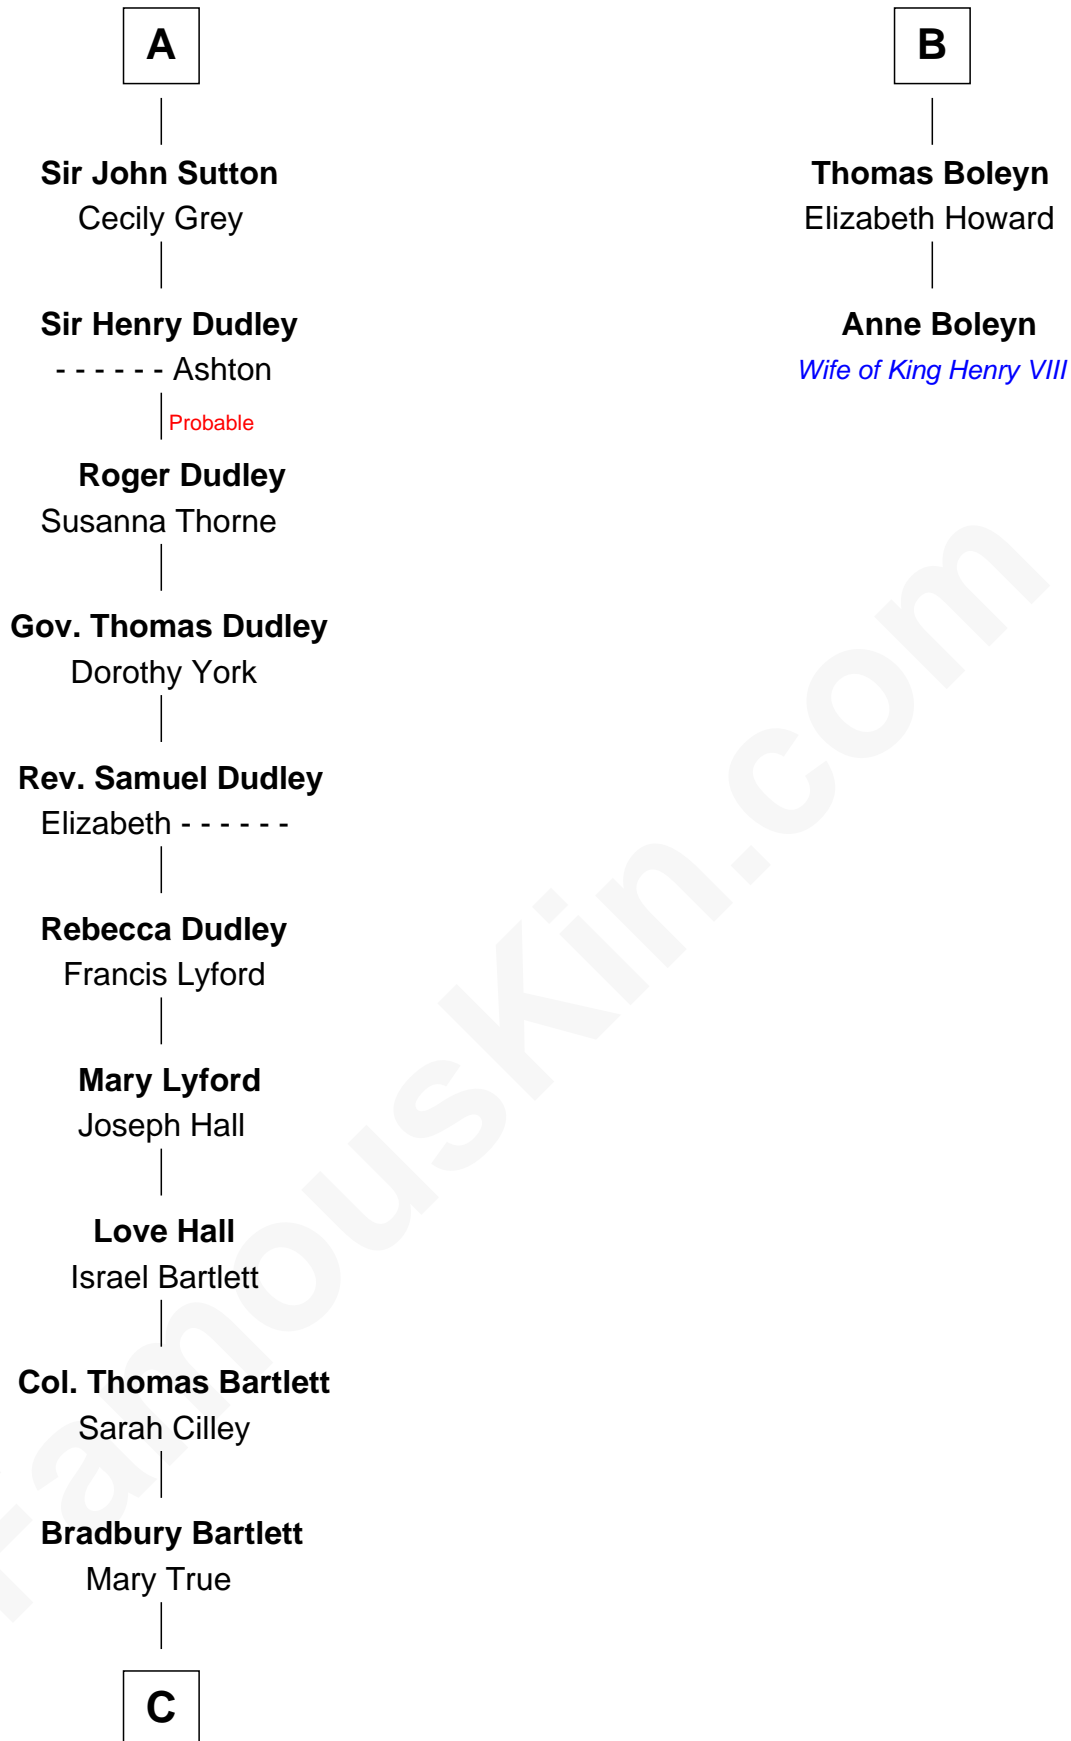

FamousKin.com

Relationship Chart of

Alan Shepard

Mercury and Apollo Astronaut

8th cousin 12 times removed of

Anne Boleyn

2nd Wife of King Henry VIII

C

—
Thomas Bradbury Bartlett
Victoria Elizabeth Williams Cilley

—
Annie Elizabeth Bartlett
Frederick Johnson Shepard

—
Alan Bartlett Shepard
Pauline Renza Emerson

—
Alan Shepard
Mercury and Apollo Astronaut