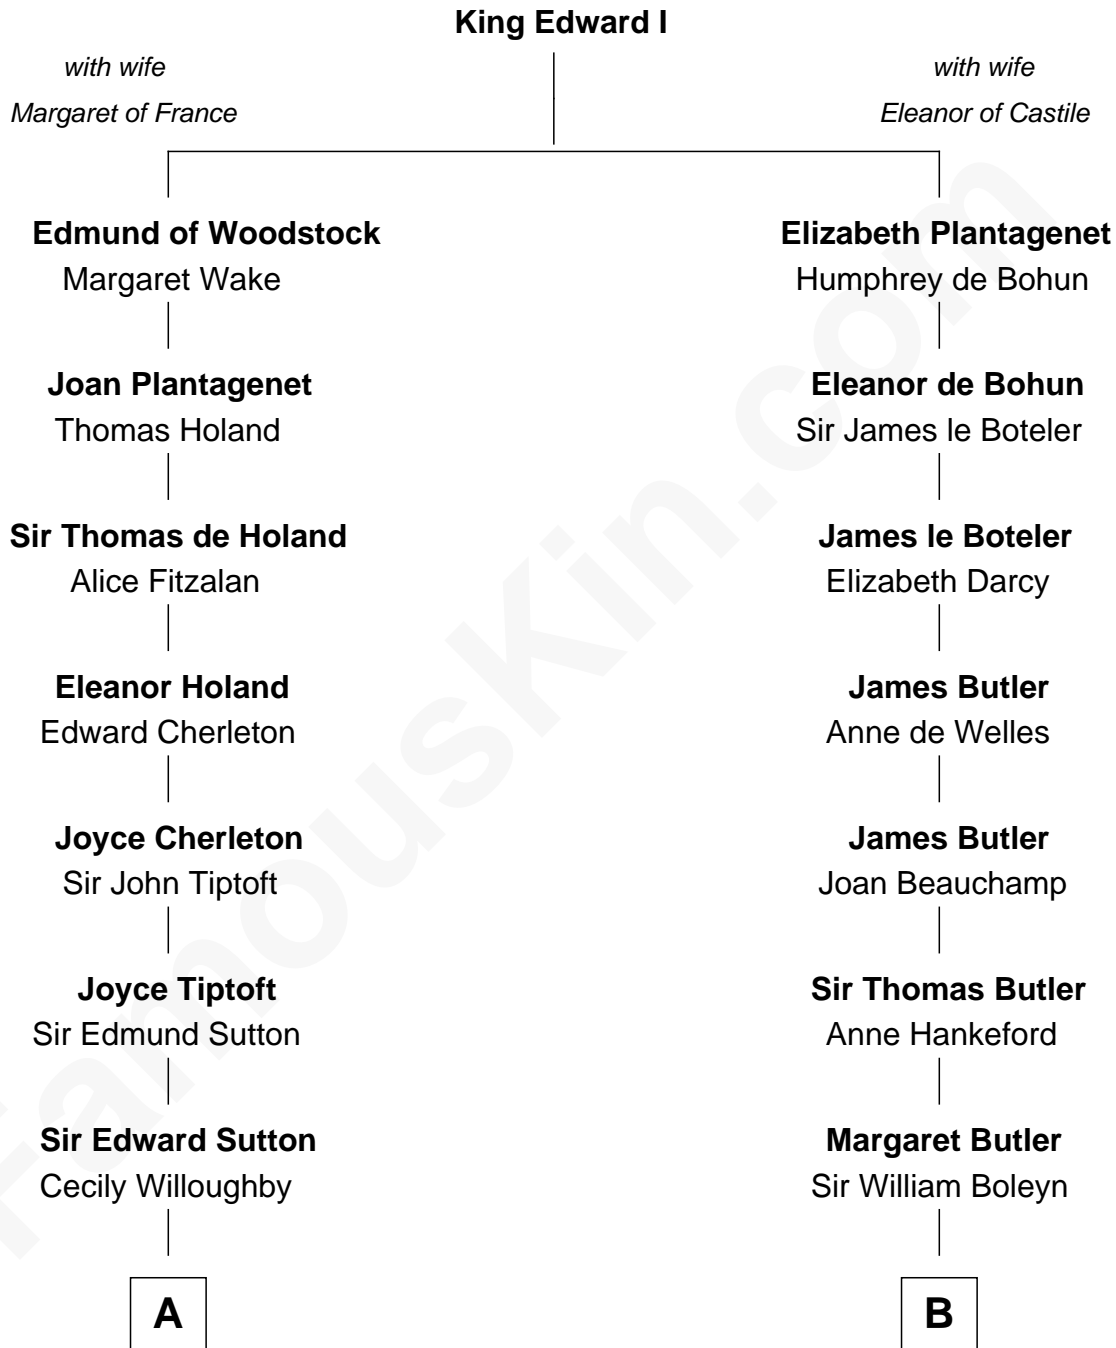

FamousKin.com

Relationship Chart of

Alan Shepard

Mercury and Apollo Astronaut

8th cousin 12 times removed of

Anne Boleyn

2nd Wife of King Henry VIII

C

—
Thomas Bradbury Bartlett
Victoria Elizabeth Williams Cilley

—
Annie Elizabeth Bartlett
Frederick Johnson Shepard

—
Alan Bartlett Shepard
Pauline Renza Emerson

—
Alan Shepard
Mercury and Apollo Astronaut