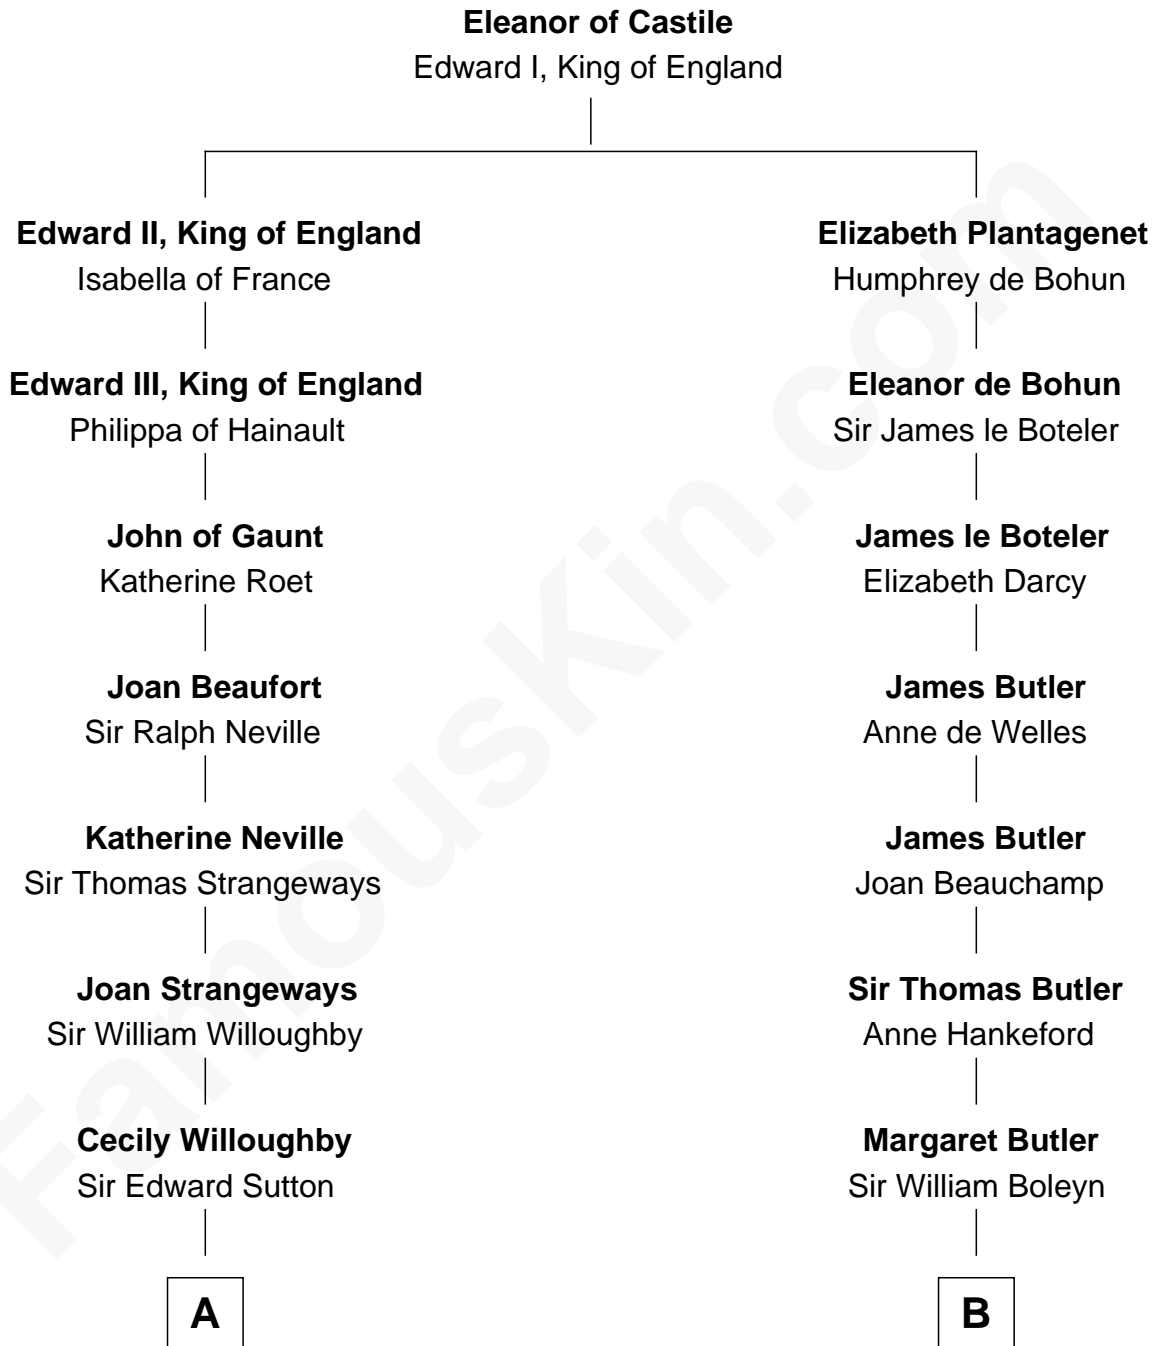

FamousKin.com

Relationship Chart of

Alan Shepard

Mercury and Apollo Astronaut

8th cousin 12 times removed of

Anne Boleyn

2nd Wife of King Henry VIII

C

—
Thomas Bradbury Bartlett
Victoria Elizabeth Williams Cilley

—
Annie Elizabeth Bartlett
Frederick Johnson Shepard

—
Alan Bartlett Shepard
Pauline Renza Emerson

—
Alan Shepard
Mercury and Apollo Astronaut