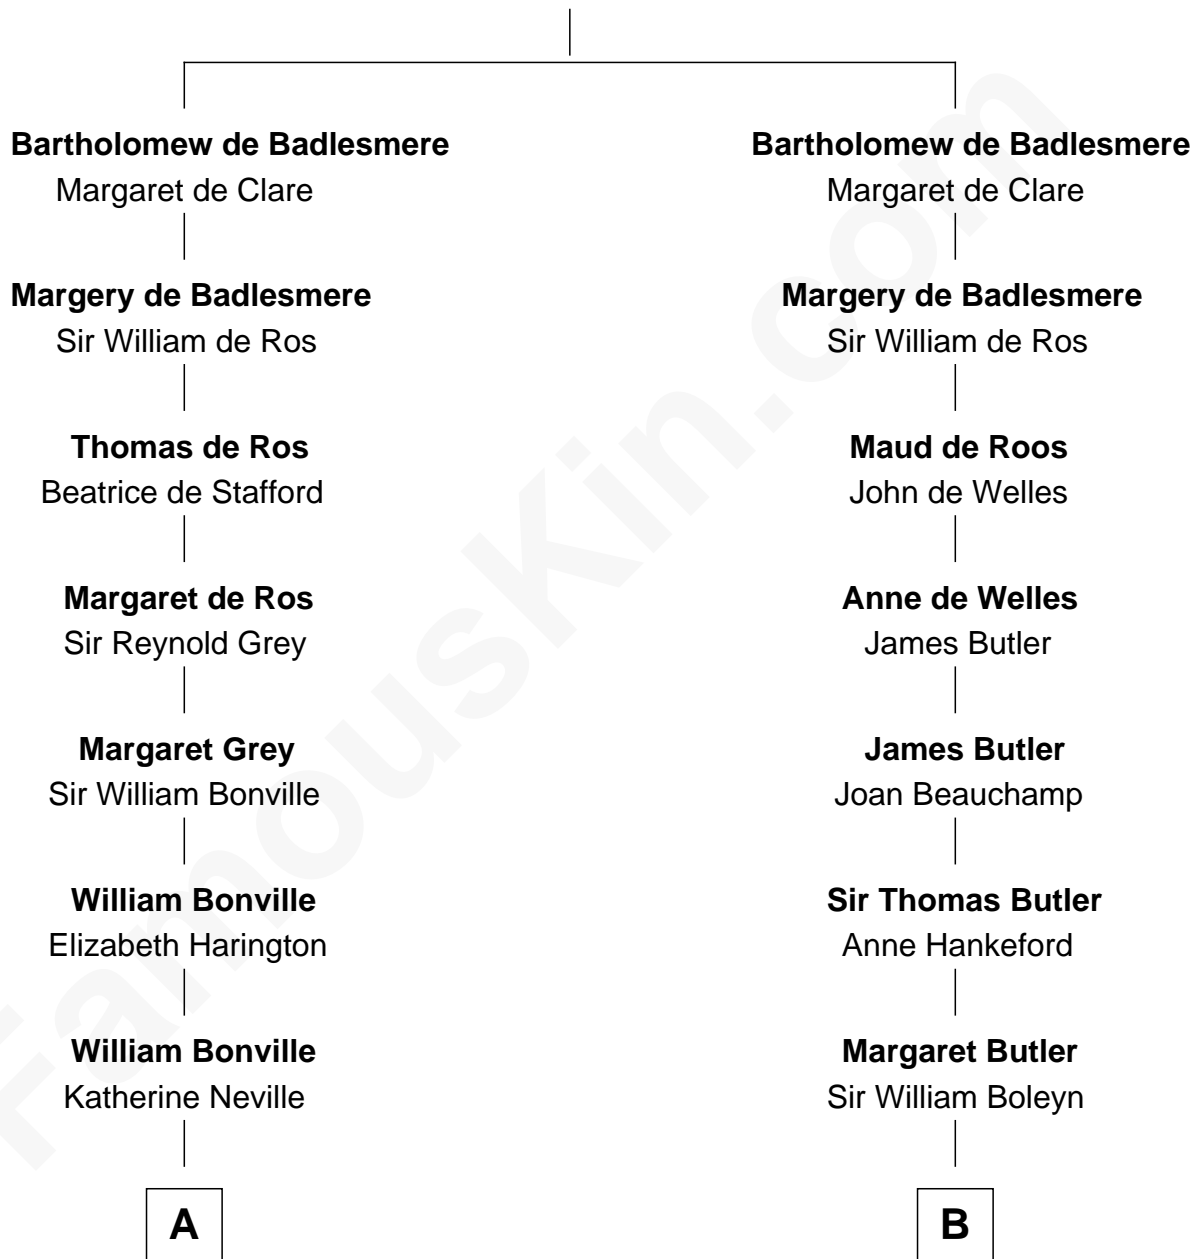

FamousKin.com Relationship Chart of

Alan Shepard

Mercury and Apollo Astronaut

8th cousin 13 times removed of

Anne Boleyn

2nd Wife of King Henry VIII

Gunselm de Badlesmere

C

—
Bradbury Bartlett

Mary True

—
Thomas Bradbury Bartlett

Victoria Elizabeth Williams Cilley

—
Annie Elizabeth Bartlett

Frederick Johnson Shepard

—
Alan Bartlett Shepard

Pauline Renza Emerson

—
Alan Shepard

Mercury and Apollo Astronaut

FamousKin.com