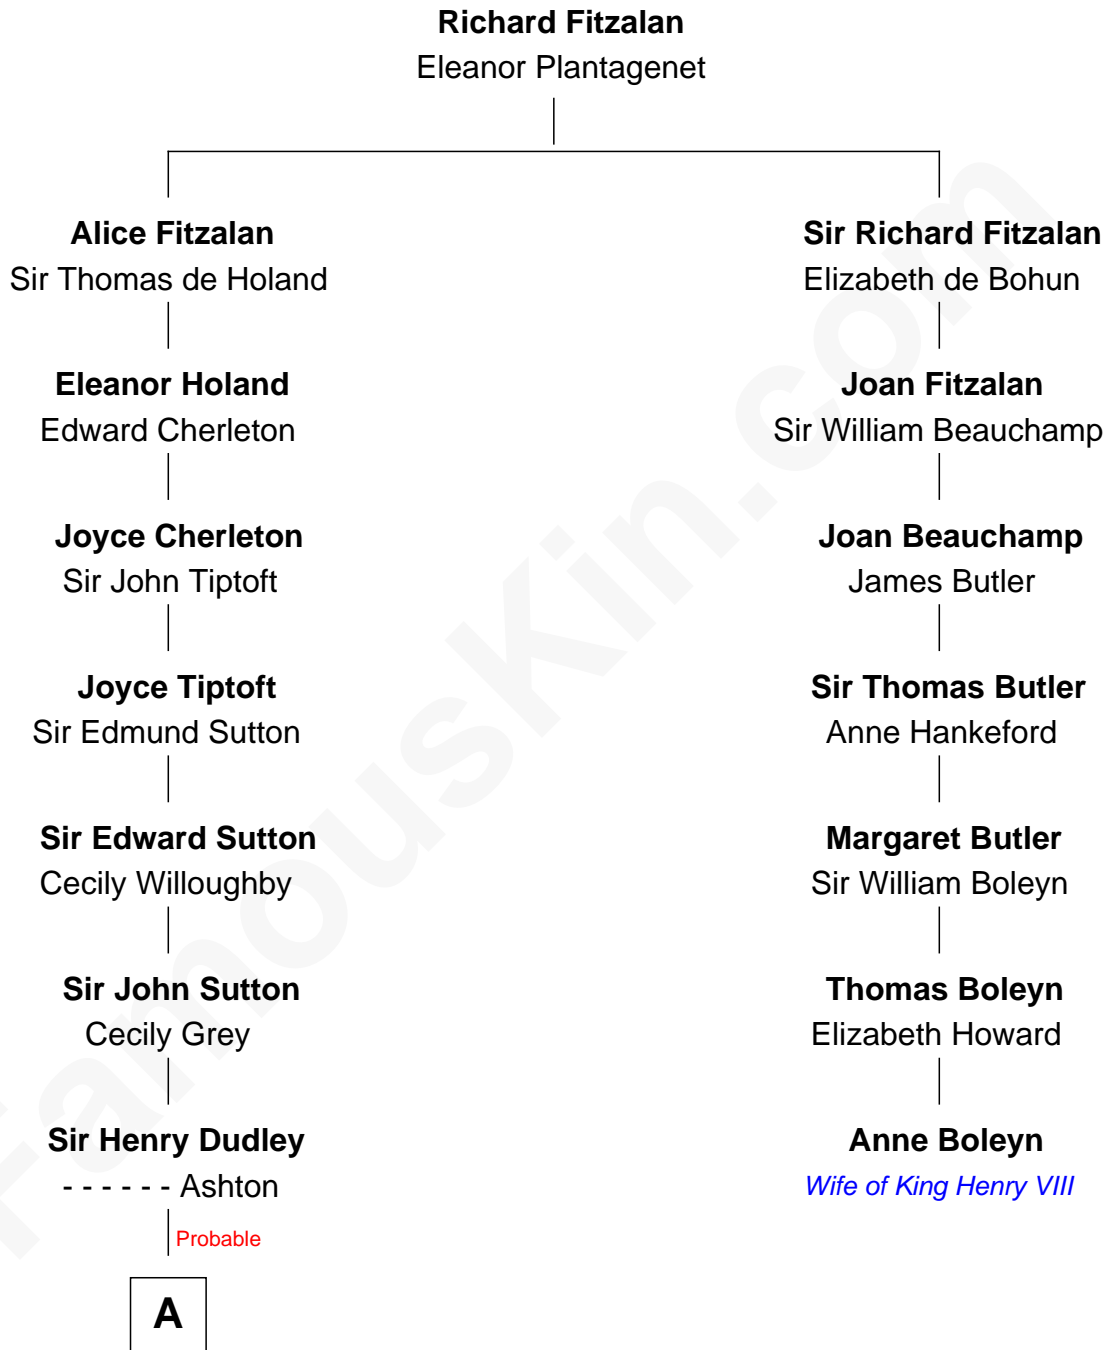

FamousKin.com Relationship Chart of

Alan Shepard

Mercury and Apollo Astronaut

6th cousin 12 times removed of

Anne Boleyn

2nd Wife of King Henry VIII

B

Alan Bartlett Shepard
Pauline Renza Emerson

Alan Shepard
Mercury and Apollo Astronaut

FamousKin.com