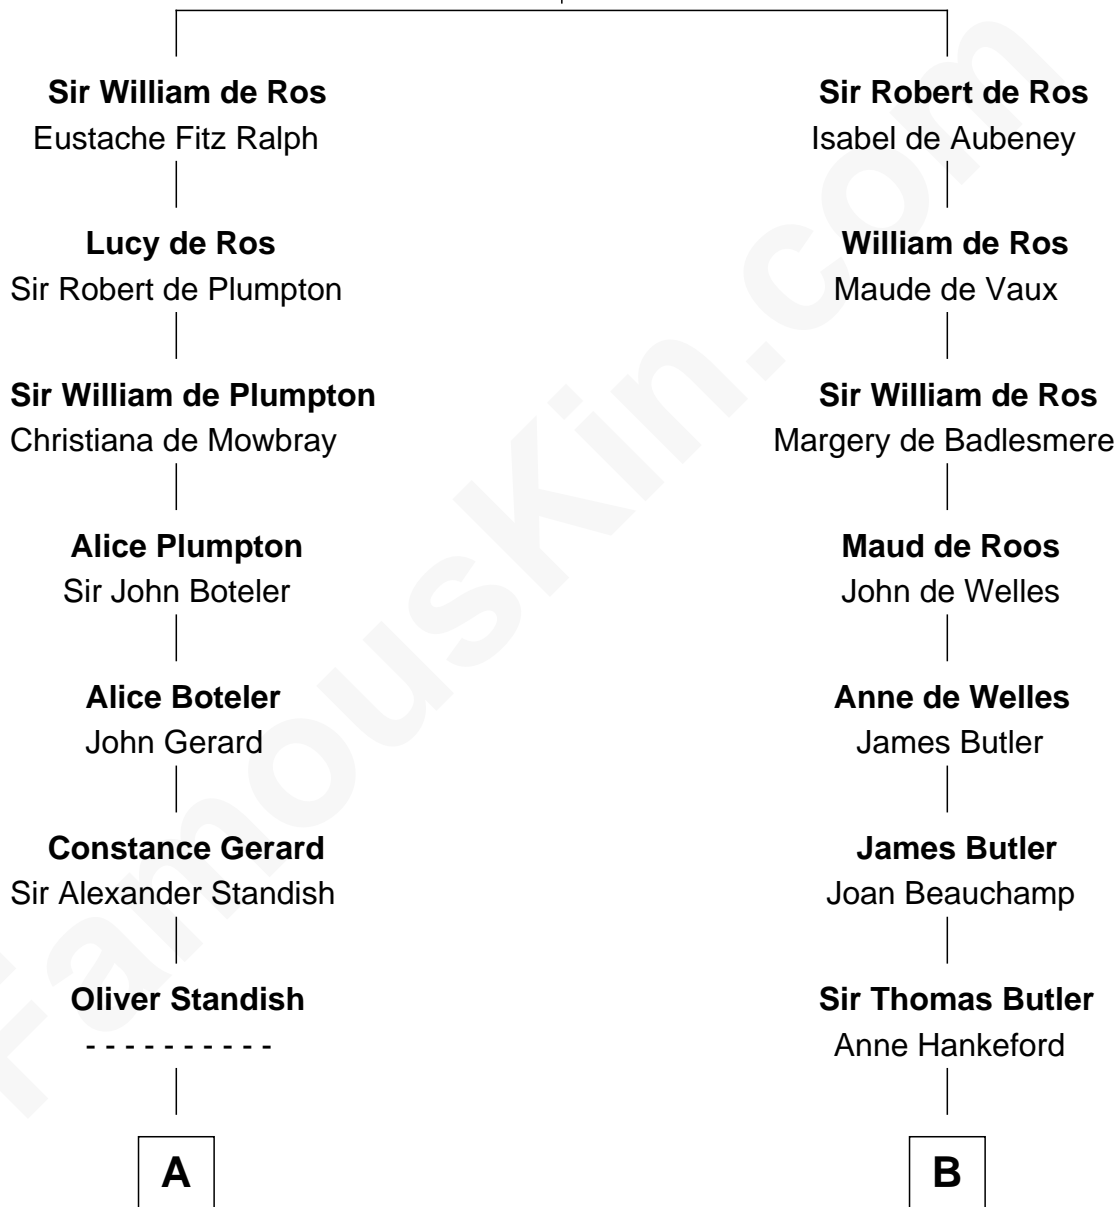

Sir William de Ros

Lucy FitzPiers