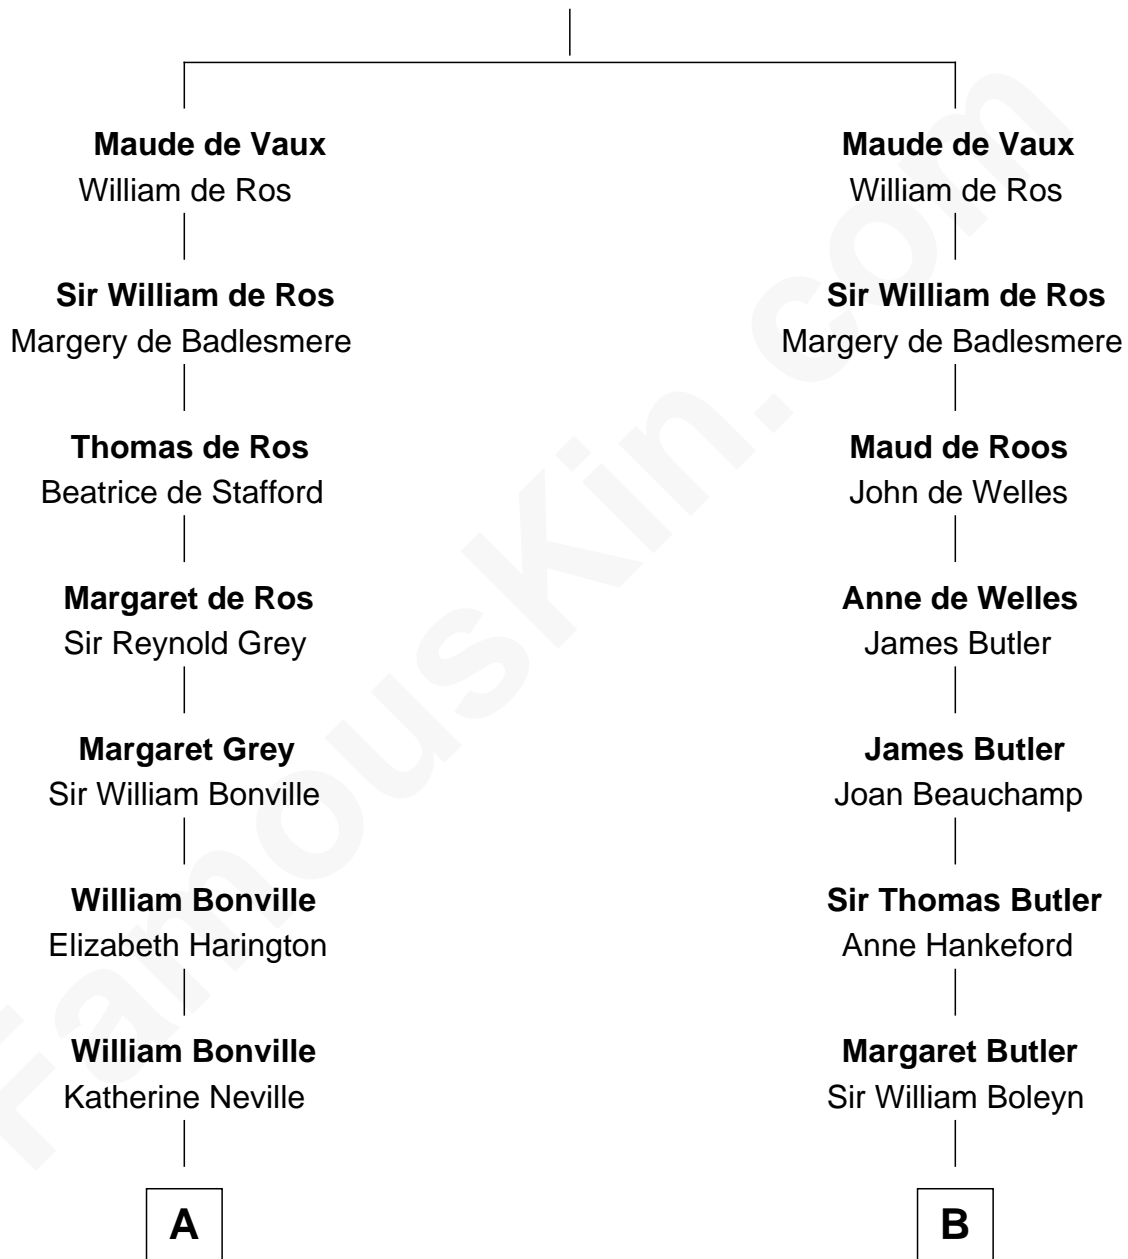

FamousKin.com

Relationship Chart of

Alan Shepard

Mercury and Apollo Astronaut

8th cousin 13 times removed of

Anne Boleyn

2nd Wife of King Henry VIII

John de Vaux

C

Bradbury Bartlett

Mary True

Thomas Bradbury Bartlett

Victoria Elizabeth Williams Cilley

Annie Elizabeth Bartlett

Frederick Johnson Shepard

Alan Bartlett Shepard

Pauline Renza Emerson

Alan Shepard

Mercury and Apollo Astronaut

FamousKin.com