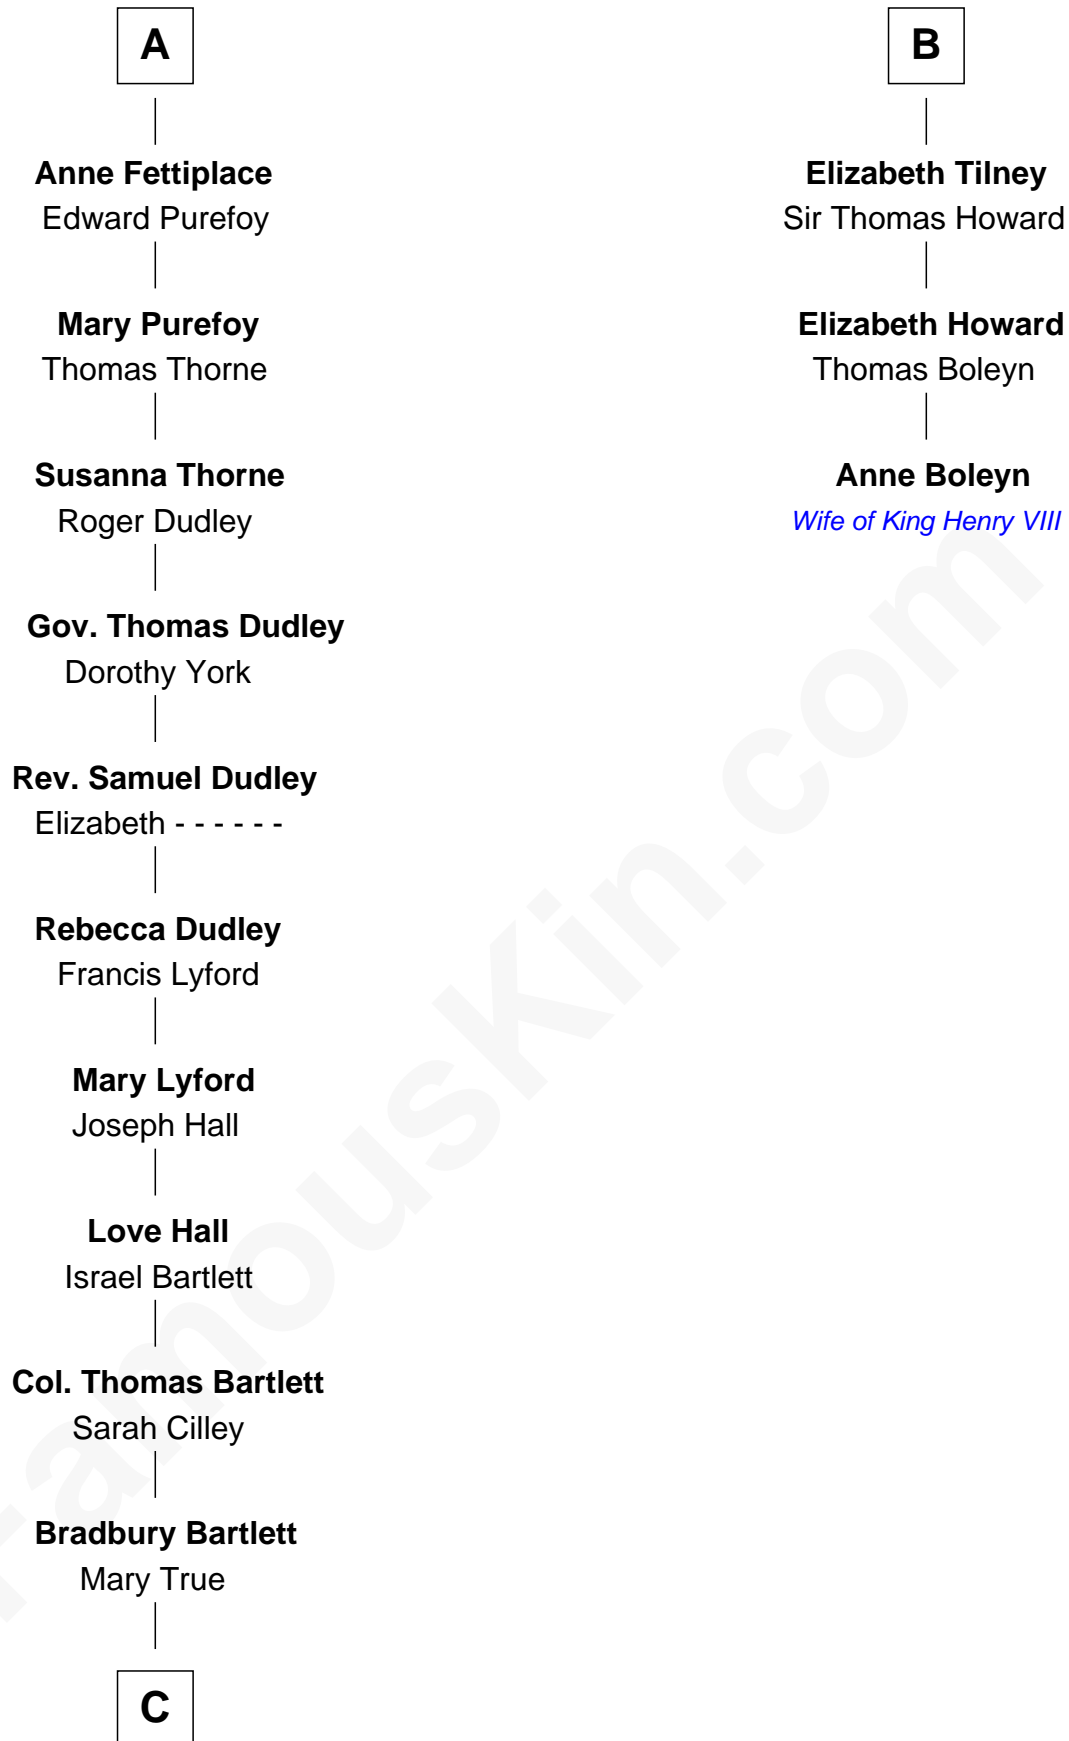

# FamousKin.com Relationship Chart of

**Alan Shepard**

*Mercury and Apollo Astronaut*

9th cousin 11 times removed of

**Anne Boleyn**

*2nd Wife of King Henry VIII*

**C**

—  
**Thomas Bradbury Bartlett**  
Victoria Elizabeth Williams Cilley

—  
**Annie Elizabeth Bartlett**  
Frederick Johnson Shepard

—  
**Alan Bartlett Shepard**  
Pauline Renza Emerson

—  
**Alan Shepard**  
*Mercury and Apollo Astronaut*

FamousKin.com