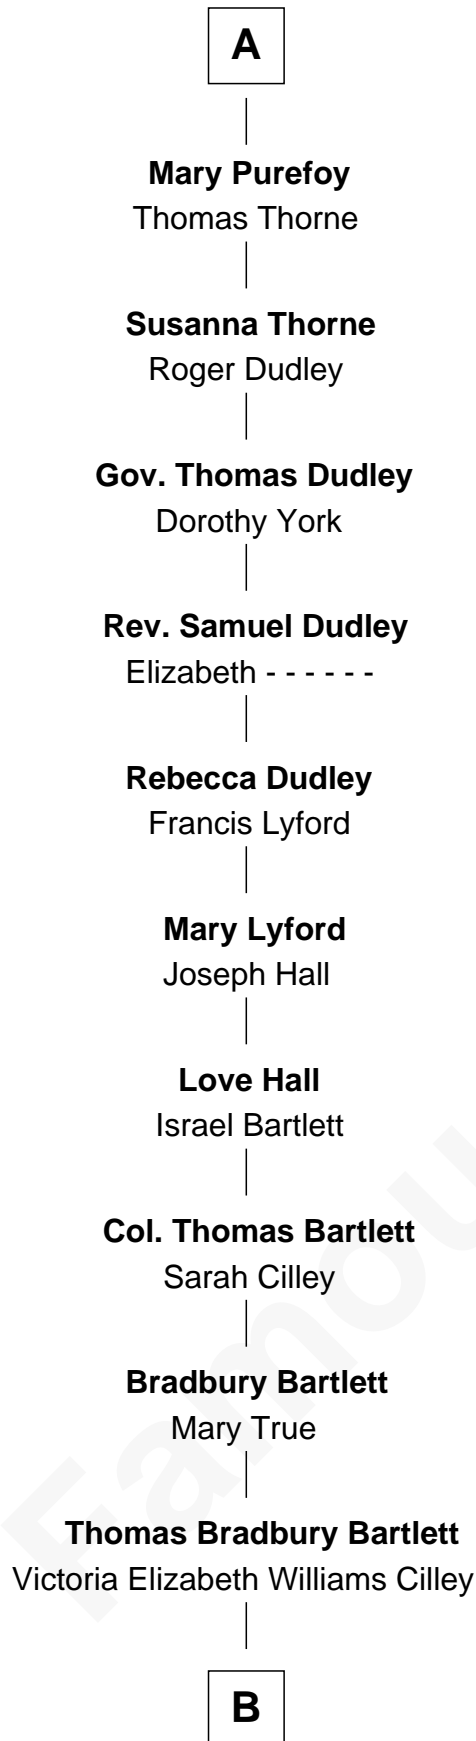

FamousKin.com

Relationship Chart of

Alan Shepard

Mercury and Apollo Astronaut

6th cousin 13 times removed of

Anne Boleyn

2nd Wife of King Henry VIII

Sir John Howard

Alice de Bois

Joan Howard
Sir Peter de Brewes

Beatrice Brewes
Sir Hugh Shirley

Sir Ralph Shirley
Joan Basset

Beatrice Shirley
John Brome

Isabel Brome
John Denton

Alice Denton
Nicholas Purefoy

Edward Purefoy
Anne Fettiplace

A

Sir Robert Howard
Margaret de Scales

Sir John Howard
Alice Tendring

Sir Robert Howard
Margaret Mowbray

Sir John Howard
Katherine Moleyns

Sir Thomas Howard
Elizabeth Tilney

Elizabeth Howard
Thomas Boleyn

Anne Boleyn
Wife of King Henry VIII

B

—
Annie Elizabeth Bartlett
Frederick Johnson Shepard

—
Alan Bartlett Shepard
Pauline Renza Emerson

—
Alan Shepard
Mercury and Apollo Astronaut

FamousKin.com