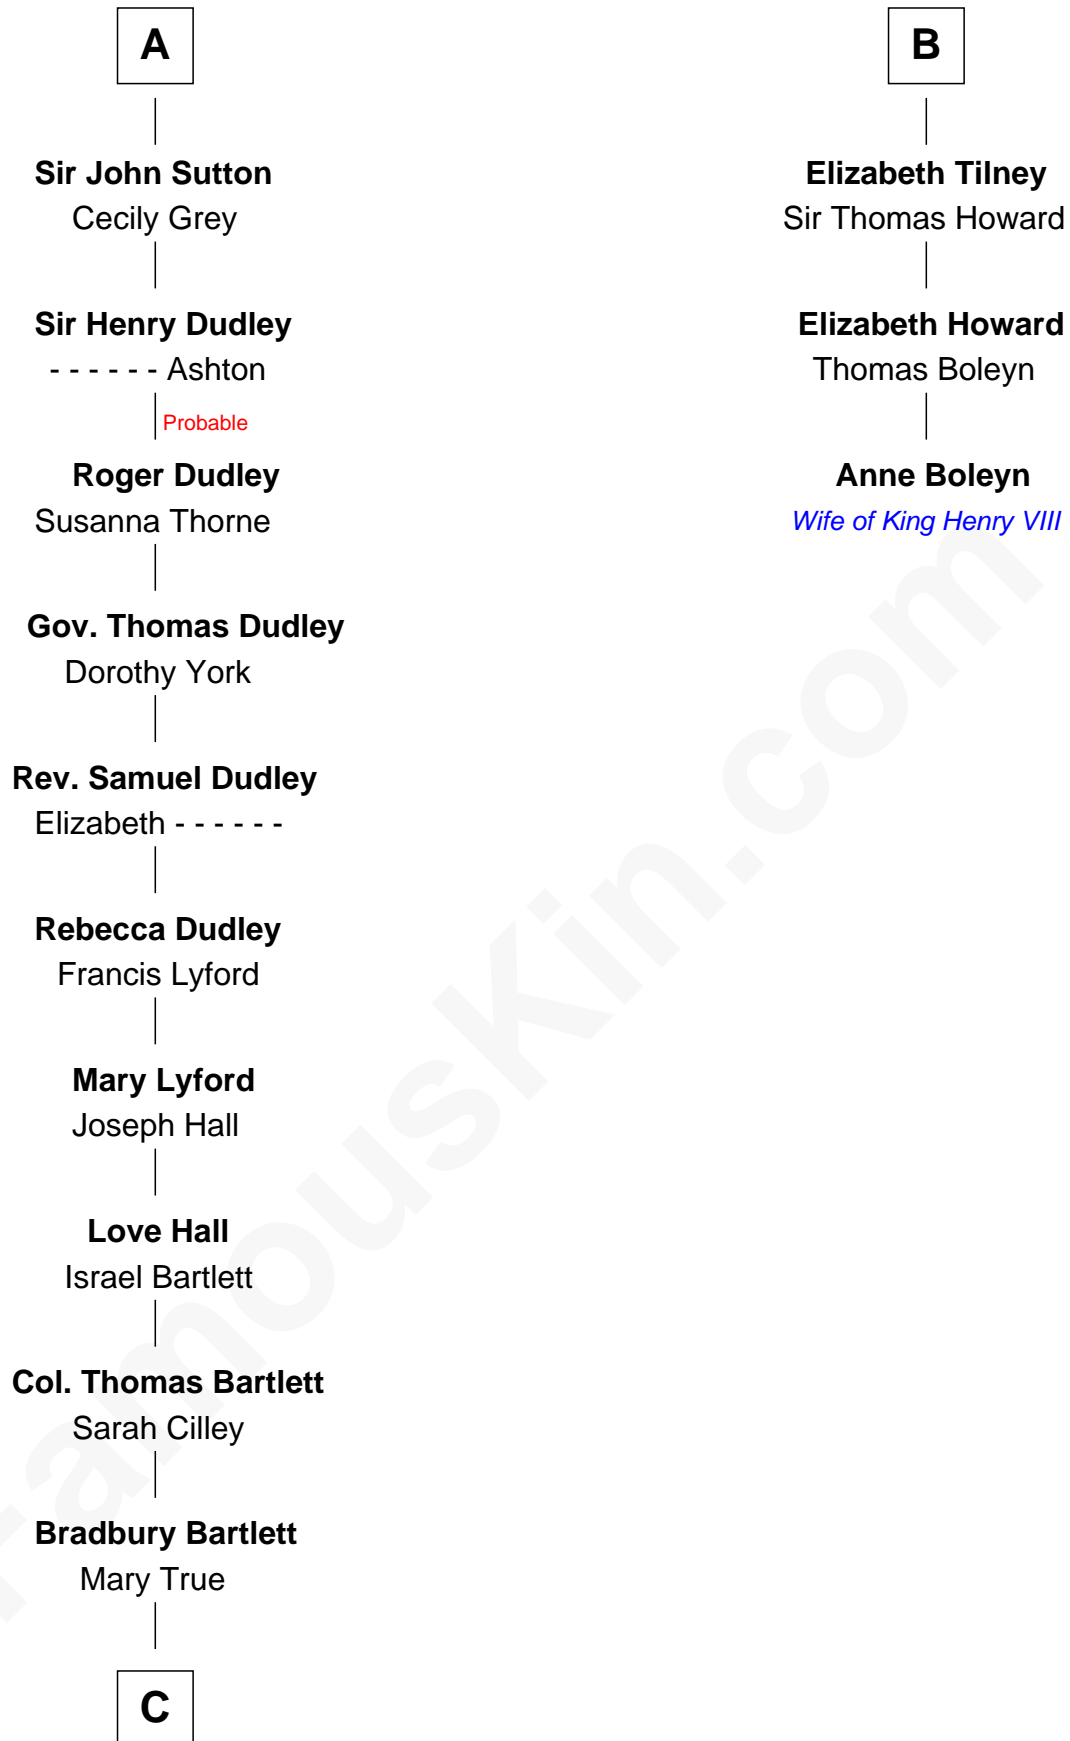

FamousKin.com

Relationship Chart of

Alan Shepard

Mercury and Apollo Astronaut

9th cousin 11 times removed of

Anne Boleyn

2nd Wife of King Henry VIII

Sir William de Cantilupe

Eve de Braiose

C

—
Thomas Bradbury Bartlett
Victoria Elizabeth Williams Cilley

—
Annie Elizabeth Bartlett
Frederick Johnson Shepard

—
Alan Bartlett Shepard
Pauline Renza Emerson

—
Alan Shepard
Mercury and Apollo Astronaut