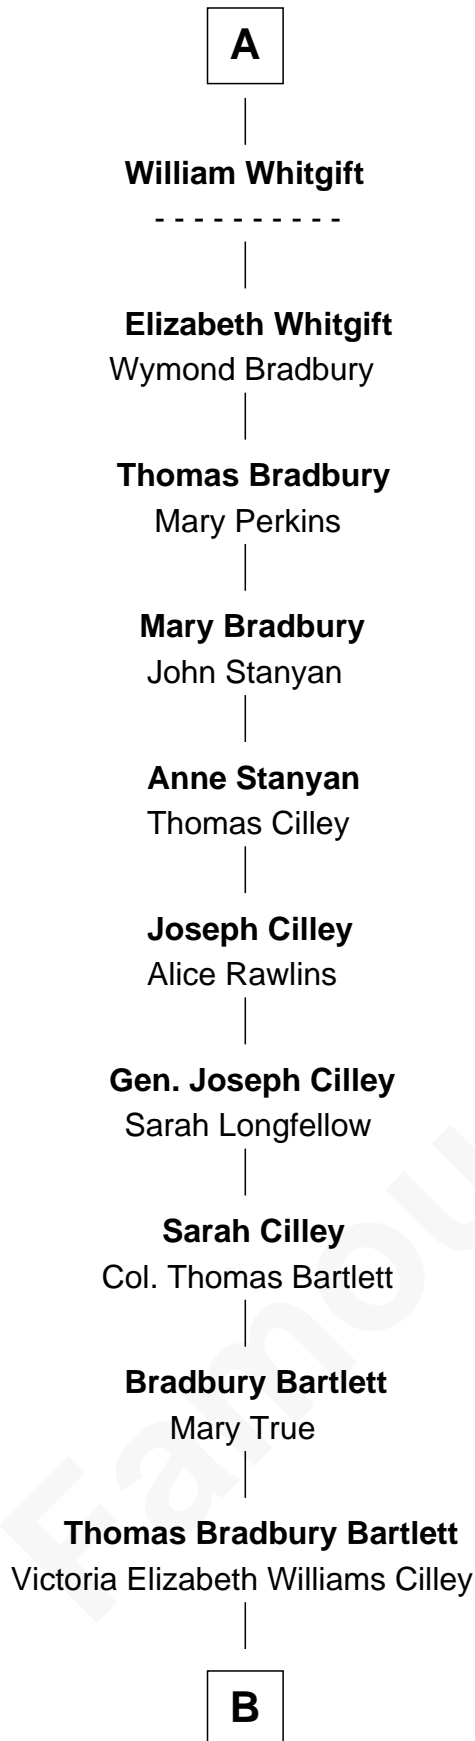

FamousKin.com Relationship Chart of Alan Shepard

Mercury and Apollo Astronaut

5th cousin 14 times removed of

Anne Boleyn

2nd Wife of King Henry VIII

John de Mowbray
Elizabeth de Segrave

Eleanor de Mowbray

John de Welles

Katherine Fulnetby

William Dynwell

Anne Dynwell

Henry Whitgift

A

Sir Thomas Mowbray

Elizabeth Fitzalan

Margaret Mowbray

Sir Robert Howard

Sir John Howard

Katherine Moleyns

Sir Thomas Howard

Elizabeth Tilney

Elizabeth Howard

Thomas Boleyn

Anne Boleyn

Wife of King Henry VIII

B

—
Annie Elizabeth Bartlett
Frederick Johnson Shepard

—
Alan Bartlett Shepard
Pauline Renza Emerson

—
Alan Shepard
Mercury and Apollo Astronaut

FamousKin.com