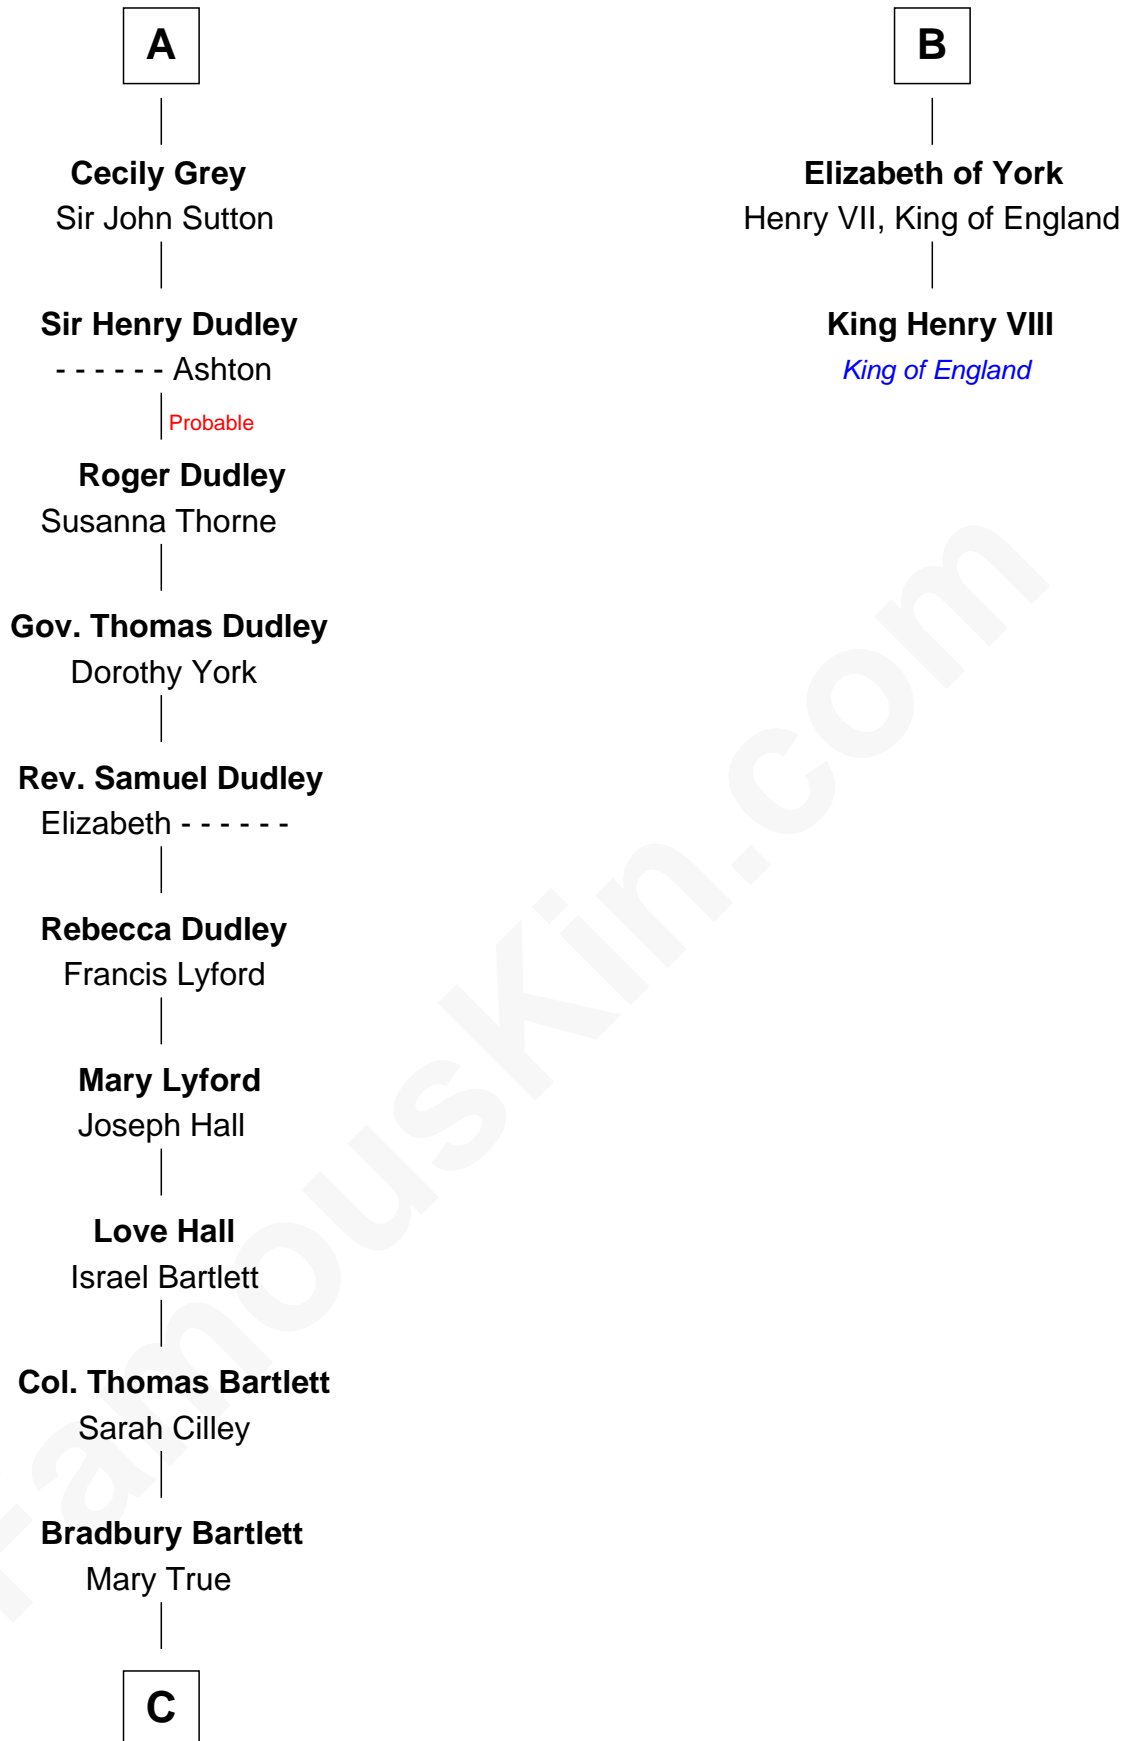

FamousKin.com Relationship Chart of

Alan Shepard

Mercury and Apollo Astronaut

8th cousin 12 times removed of

King Henry VIII

King of England

Bartholomew de Badlesmere

Margaret de Clare

Richard of York

Sir Richard Plantagenet

Cecily Neville

Edward IV, King of England

Elizabeth Woodville

B

C

—
Thomas Bradbury Bartlett
Victoria Elizabeth Williams Cilley

—
Annie Elizabeth Bartlett
Frederick Johnson Shepard

—
Alan Bartlett Shepard
Pauline Renza Emerson

—
Alan Shepard
Mercury and Apollo Astronaut

FamousKin.com