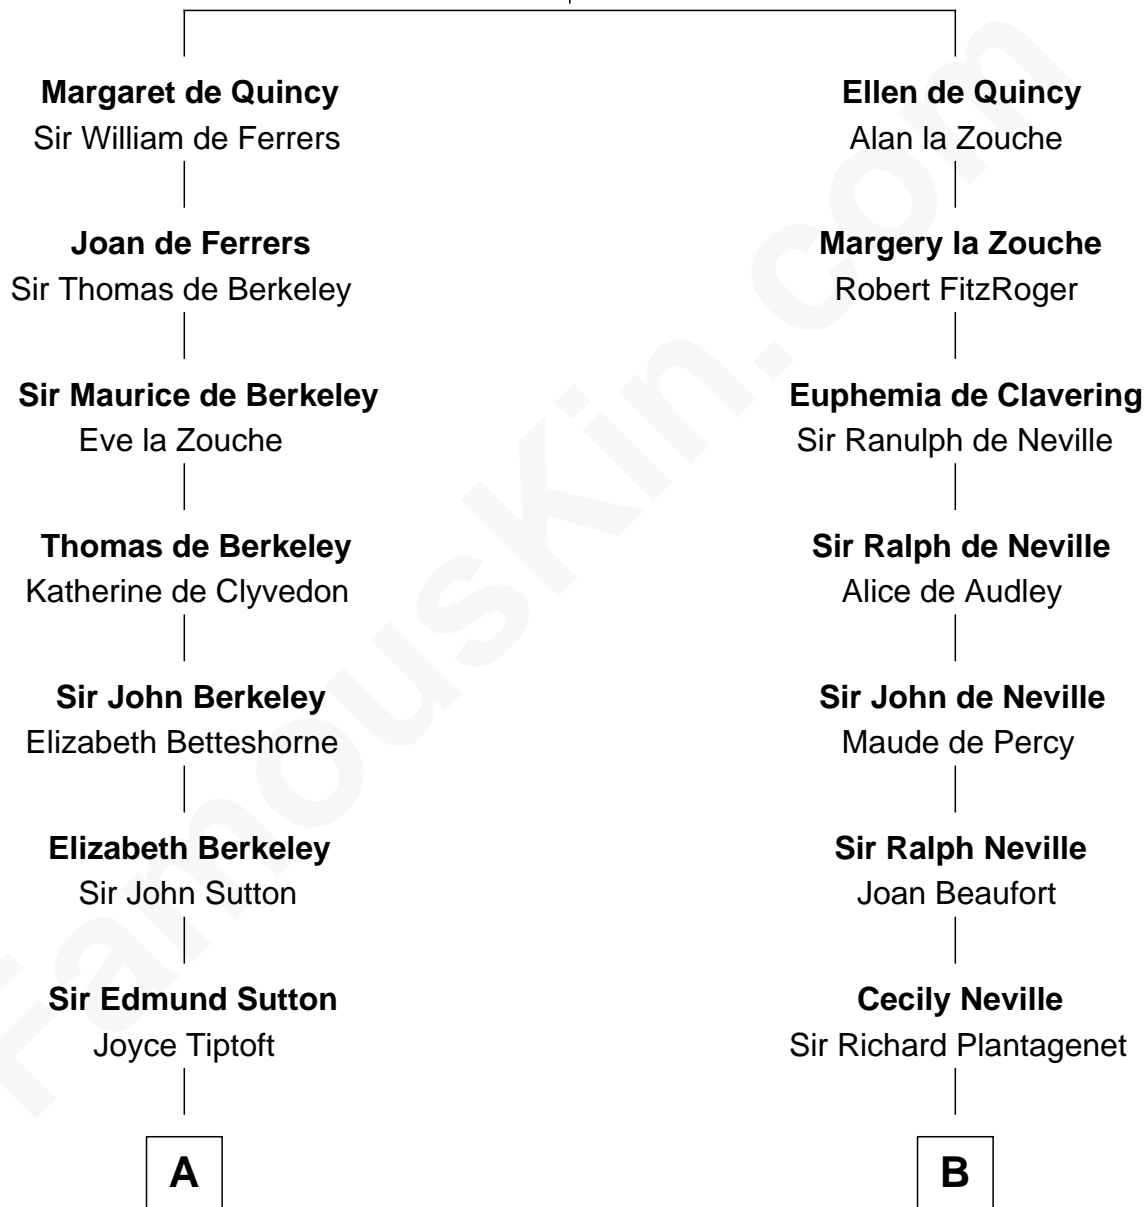

FamousKin.com Relationship Chart of

Alan Shepard

Mercury and Apollo Astronaut

9th cousin 12 times removed of

King Henry VIII

King of England

Sir Roger de Quincy

Helen of Galloway

C

—
Bradbury Bartlett

Mary True

—
Thomas Bradbury Bartlett

Victoria Elizabeth Williams Cilley

—
Annie Elizabeth Bartlett

Frederick Johnson Shepard

—
Alan Bartlett Shepard

Pauline Renza Emerson

—
Alan Shepard

Mercury and Apollo Astronaut

FamousKin.com