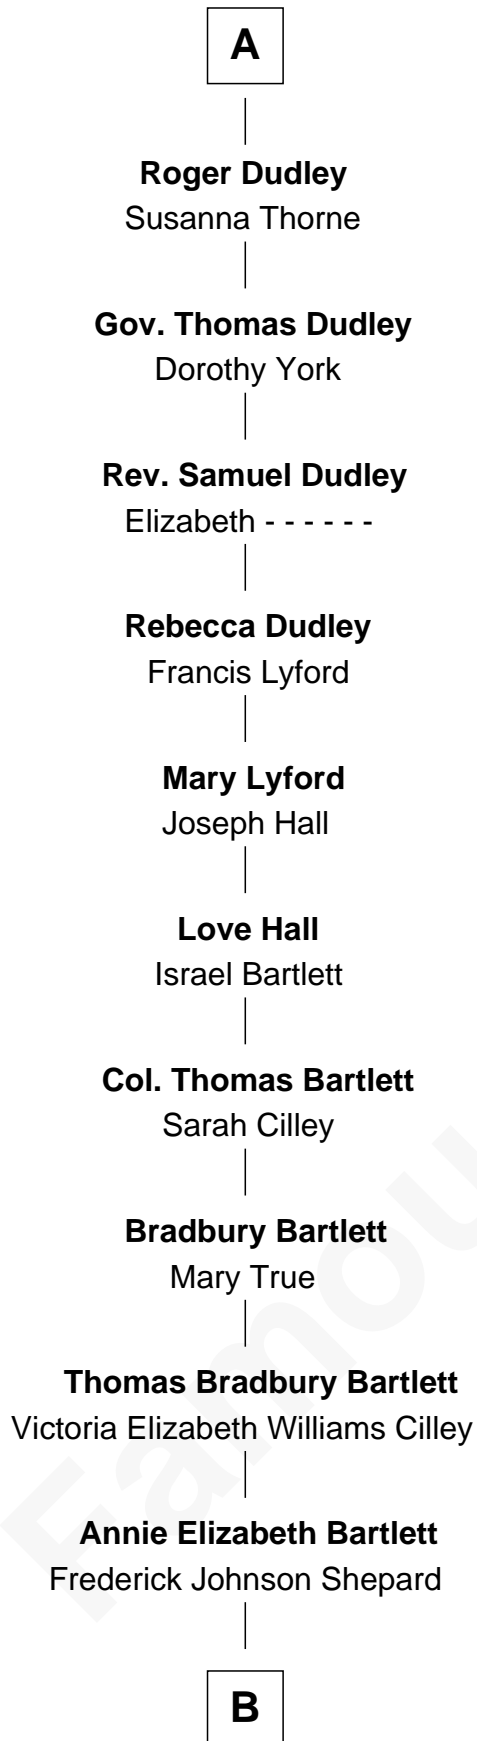

# FamousKin.com Relationship Chart of

**Alan Shepard**

*Mercury and Apollo Astronaut*

5th cousin 13 times removed of

**King Henry VIII**

*King of England*

**B**

—  
**Alan Bartlett Shepard**  
Pauline Renza Emerson

—  
**Alan Shepard**  
*Mercury and Apollo Astronaut*

FamousKin.com