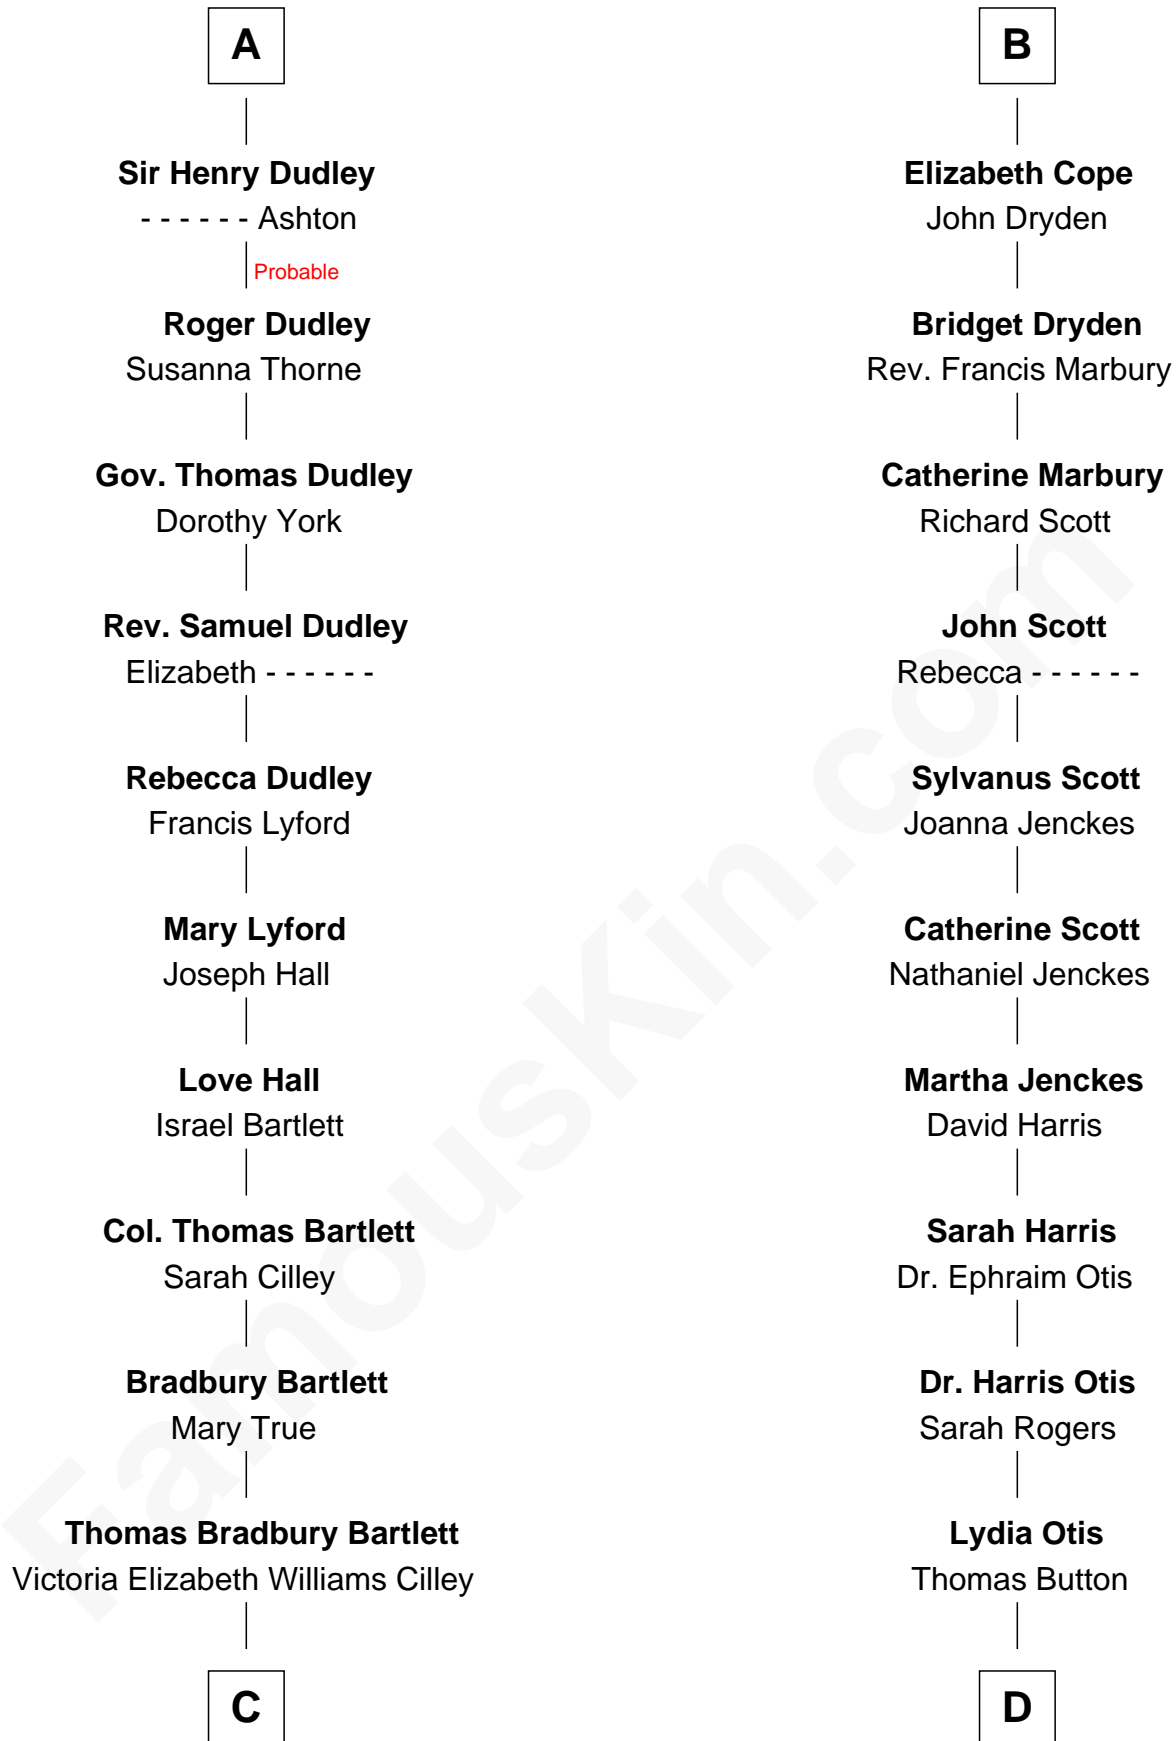

# FamousKin.com Relationship Chart of

**Alan Shepard**

*Mercury and Apollo Astronaut*

19th cousin of

**Willis Carrier**

*Inventor of Air Conditioning*

**Ralph de Stafford**

Margaret de Audley

John de Ferrers

**Robert de Ferrers**

Margaret Despencer

**Phillippa Ferrers**

Sir Thomas Greene

**Elizabeth Greene**

William Raleigh

**Sir Edward Raleigh**

Margaret Verney

**Sir Edward Raleigh**

Anne Chamberlayne

**Bridget Raleigh**

Sir John Cope

**B**

**C**

**Annie Elizabeth Bartlett**  
Frederick Johnson Shepard