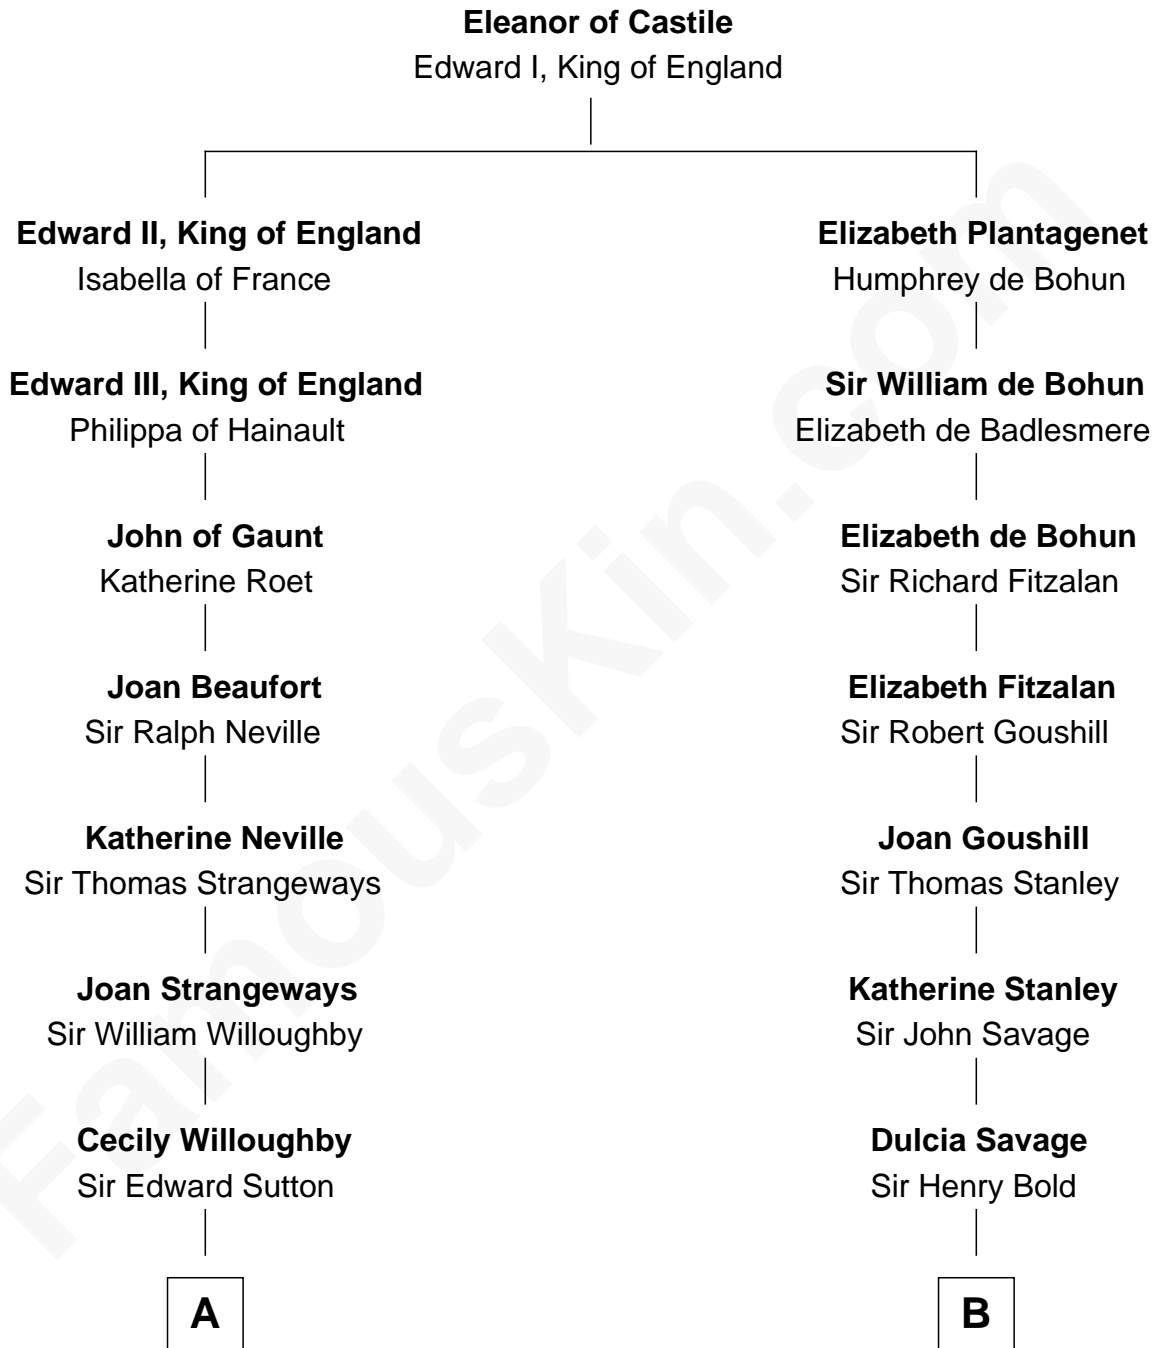

FamousKin.com

Relationship Chart of

Alan Shepard

Mercury and Apollo Astronaut

14th cousin 6 times removed of

Francis Lightfoot Lee

Signer of the Declaration of Independence

C

—
Thomas Bradbury Bartlett
Victoria Elizabeth Williams Cilley

—
Annie Elizabeth Bartlett
Frederick Johnson Shepard

—
Alan Bartlett Shepard
Pauline Renza Emerson

—
Alan Shepard
Mercury and Apollo Astronaut