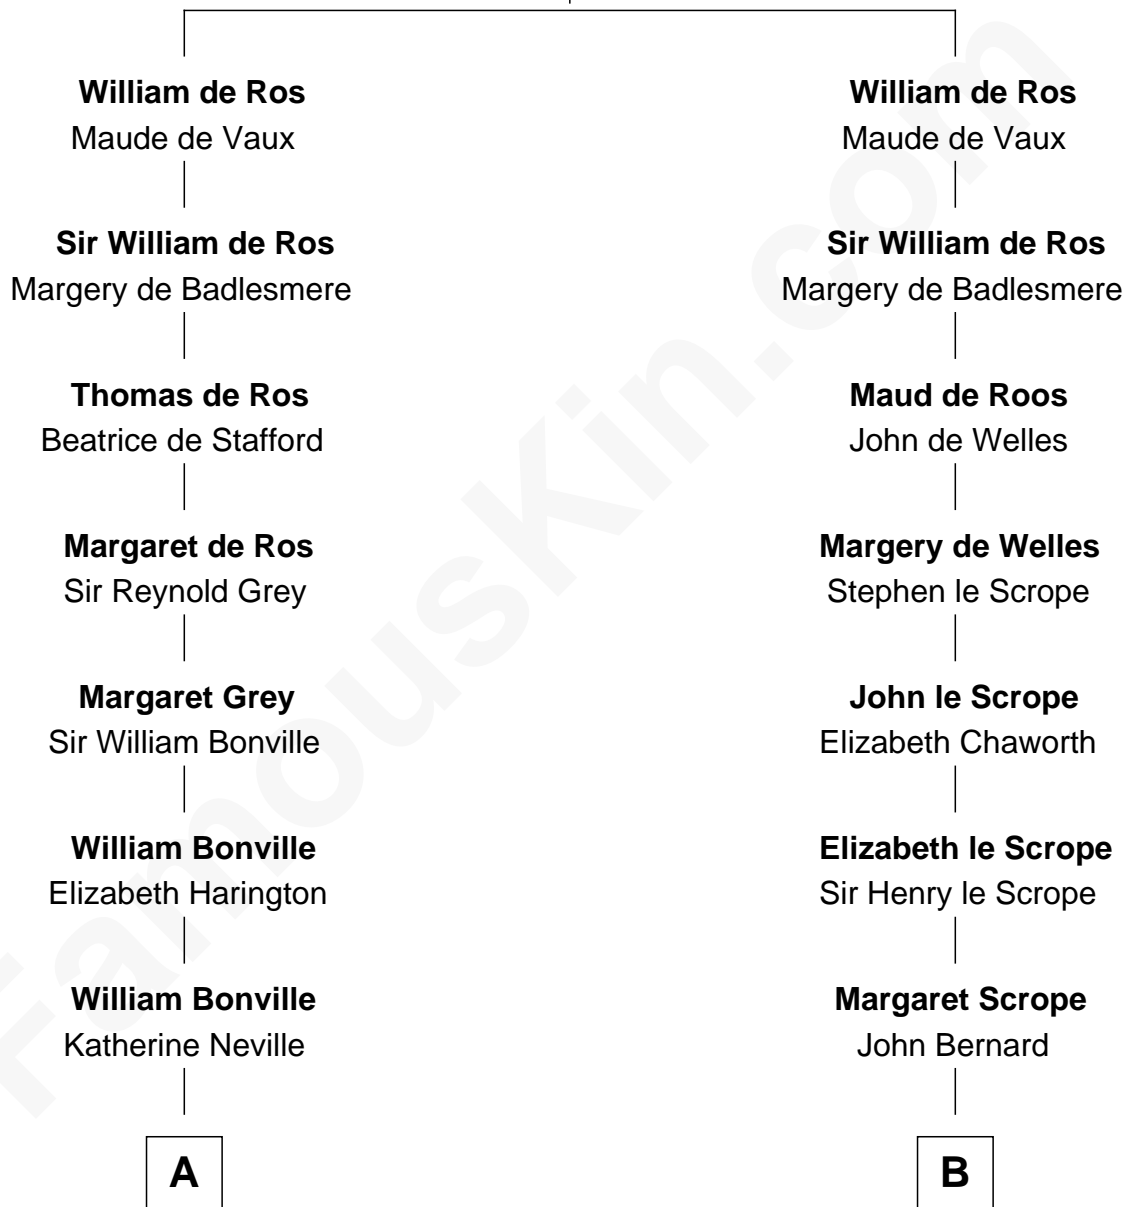

FamousKin.com
Relationship Chart of
Alan Shepard

Mercury and Apollo Astronaut

15th cousin 6 times removed of

Francis Lightfoot Lee

Signer of the Declaration of Independence

Sir Robert de Ros

Isabel de Aubeney

C

—
Bradbury Bartlett

Mary True

—
Thomas Bradbury Bartlett

Victoria Elizabeth Williams Cilley

—
Annie Elizabeth Bartlett

Frederick Johnson Shepard

—
Alan Bartlett Shepard

Pauline Renza Emerson

—
Alan Shepard

Mercury and Apollo Astronaut

FamousKin.com