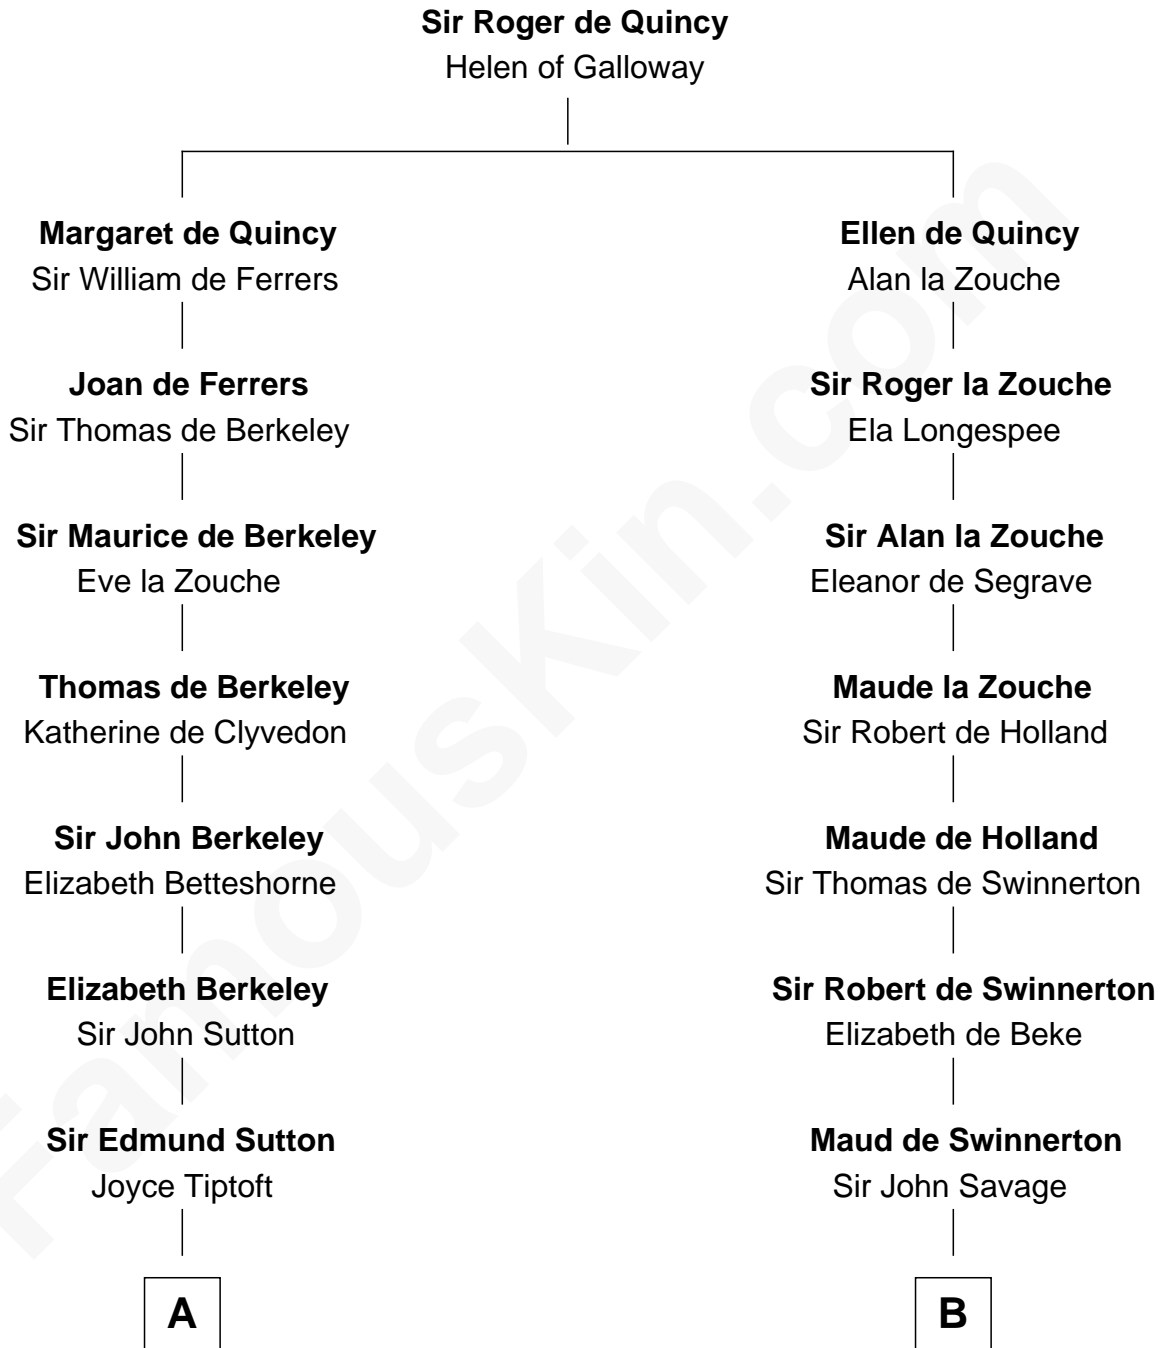

FamousKin.com

Relationship Chart of

Alan Shepard

Mercury and Apollo Astronaut

17th cousin 4 times removed of

Francis Lightfoot Lee

Signer of the Declaration of Independence

C

—
Bradbury Bartlett

Mary True

—
Thomas Bradbury Bartlett

Victoria Elizabeth Williams Cilley

—
Annie Elizabeth Bartlett

Frederick Johnson Shepard

—
Alan Bartlett Shepard

Pauline Renza Emerson

—
Alan Shepard

Mercury and Apollo Astronaut

FamousKin.com