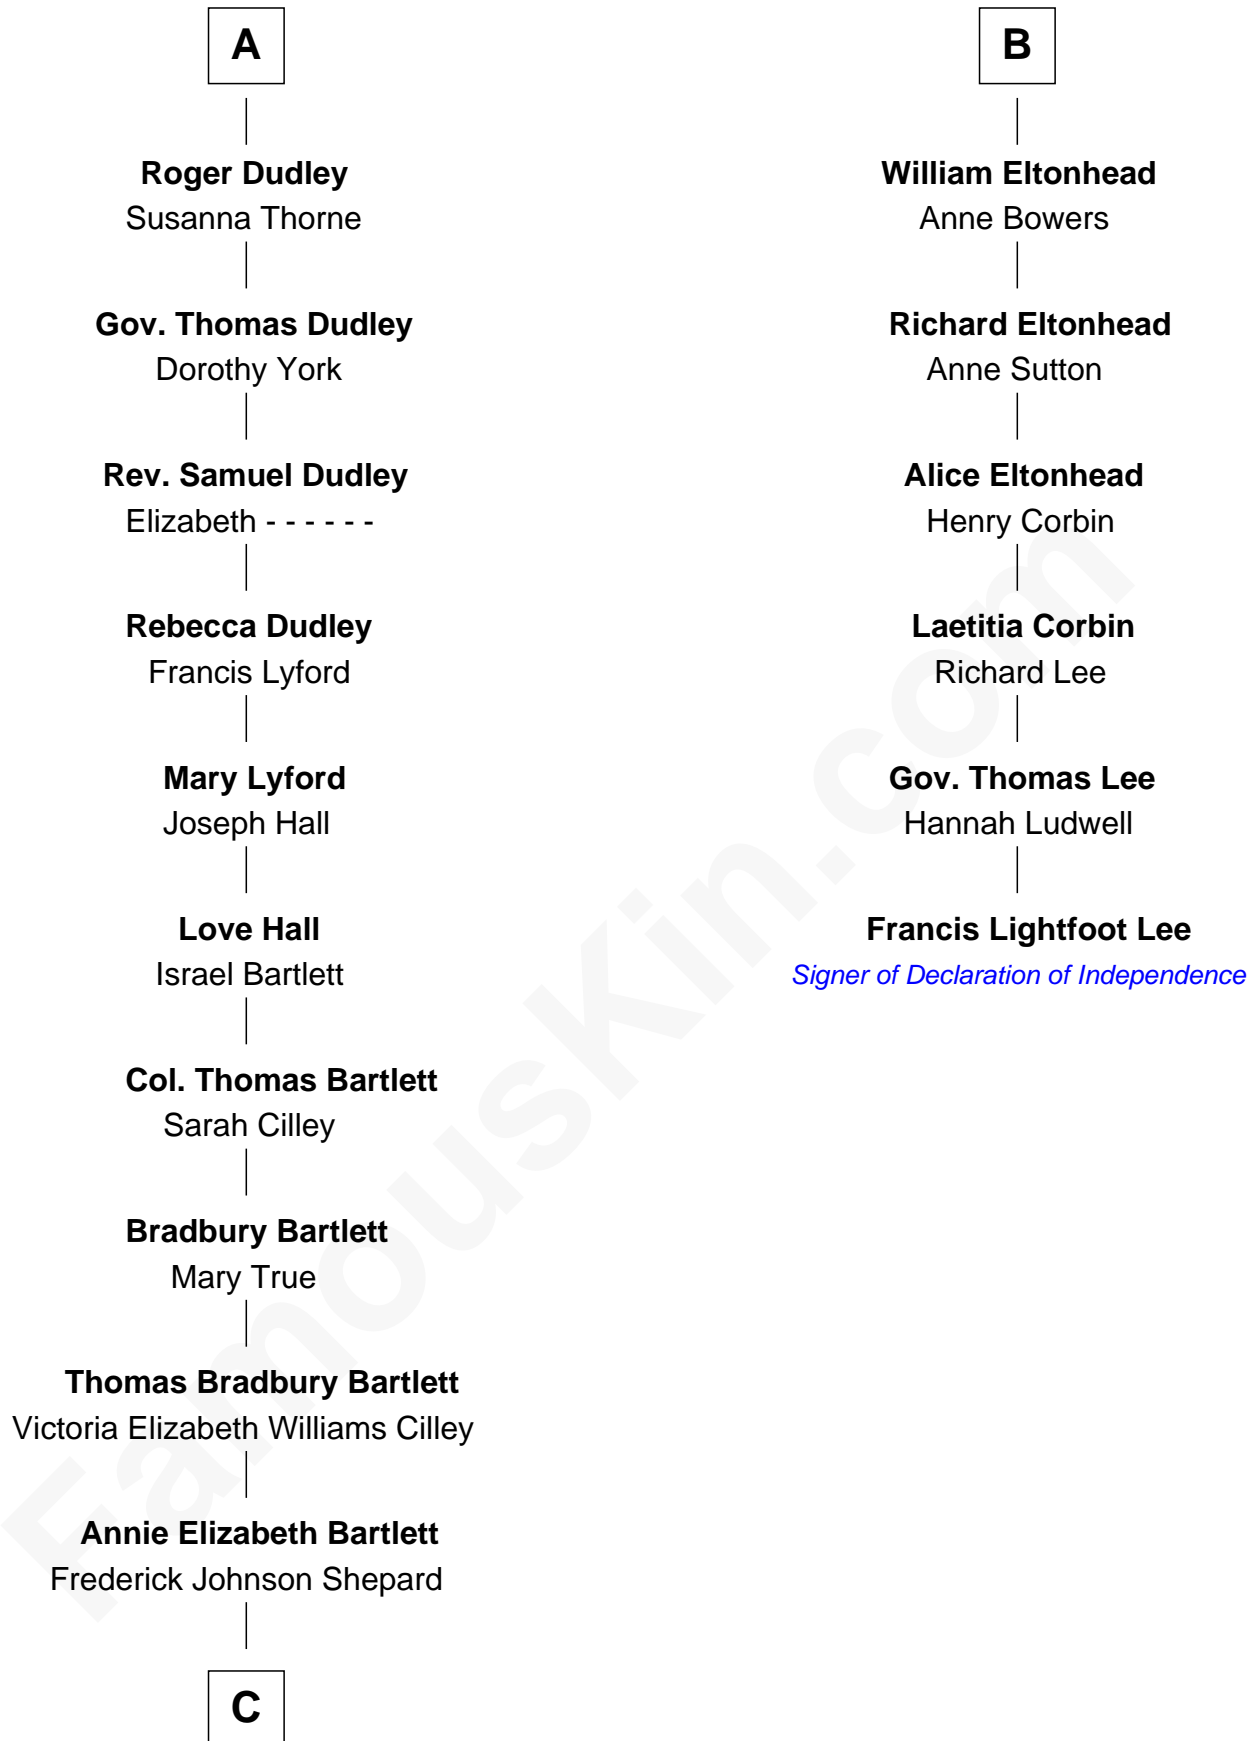

FamousKin.com

Relationship Chart of

Alan Shepard

Mercury and Apollo Astronaut

12th cousin 6 times removed of

Francis Lightfoot Lee

Signer of the Declaration of Independence

C

—
Alan Bartlett Shepard
Pauline Renza Emerson

—
Alan Shepard
Mercury and Apollo Astronaut

FamousKin.com