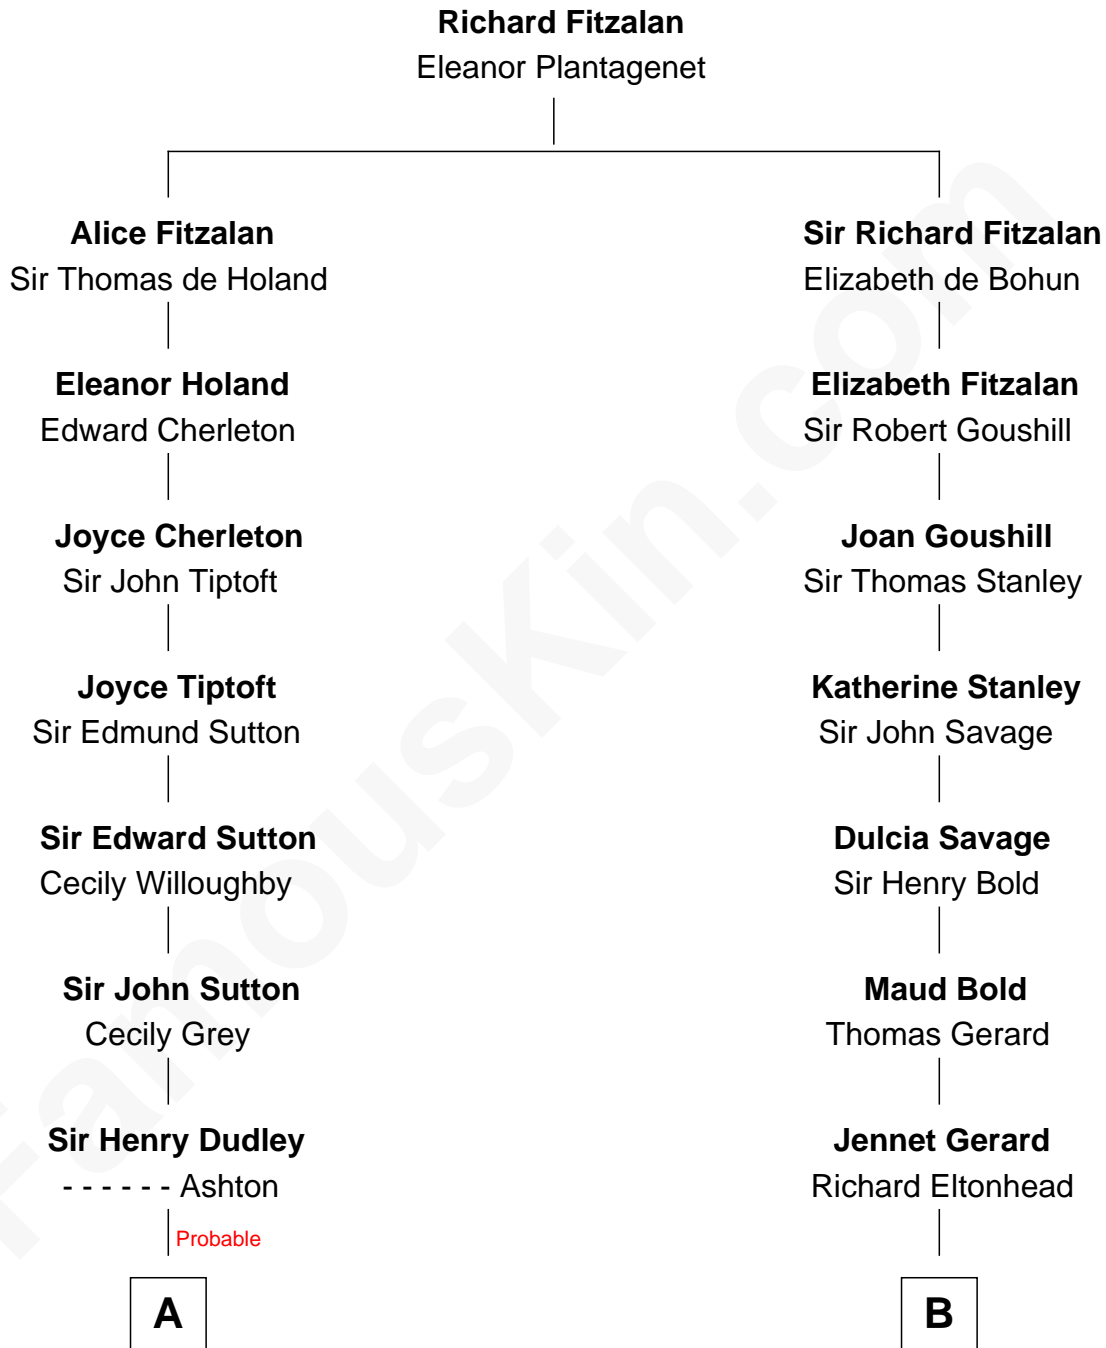

FamousKin.com

Relationship Chart of

Alan Shepard

Mercury and Apollo Astronaut

12th cousin 6 times removed of

Francis Lightfoot Lee

Signer of the Declaration of Independence

C

—
Alan Bartlett Shepard
Pauline Renza Emerson

—
Alan Shepard
Mercury and Apollo Astronaut

FamousKin.com