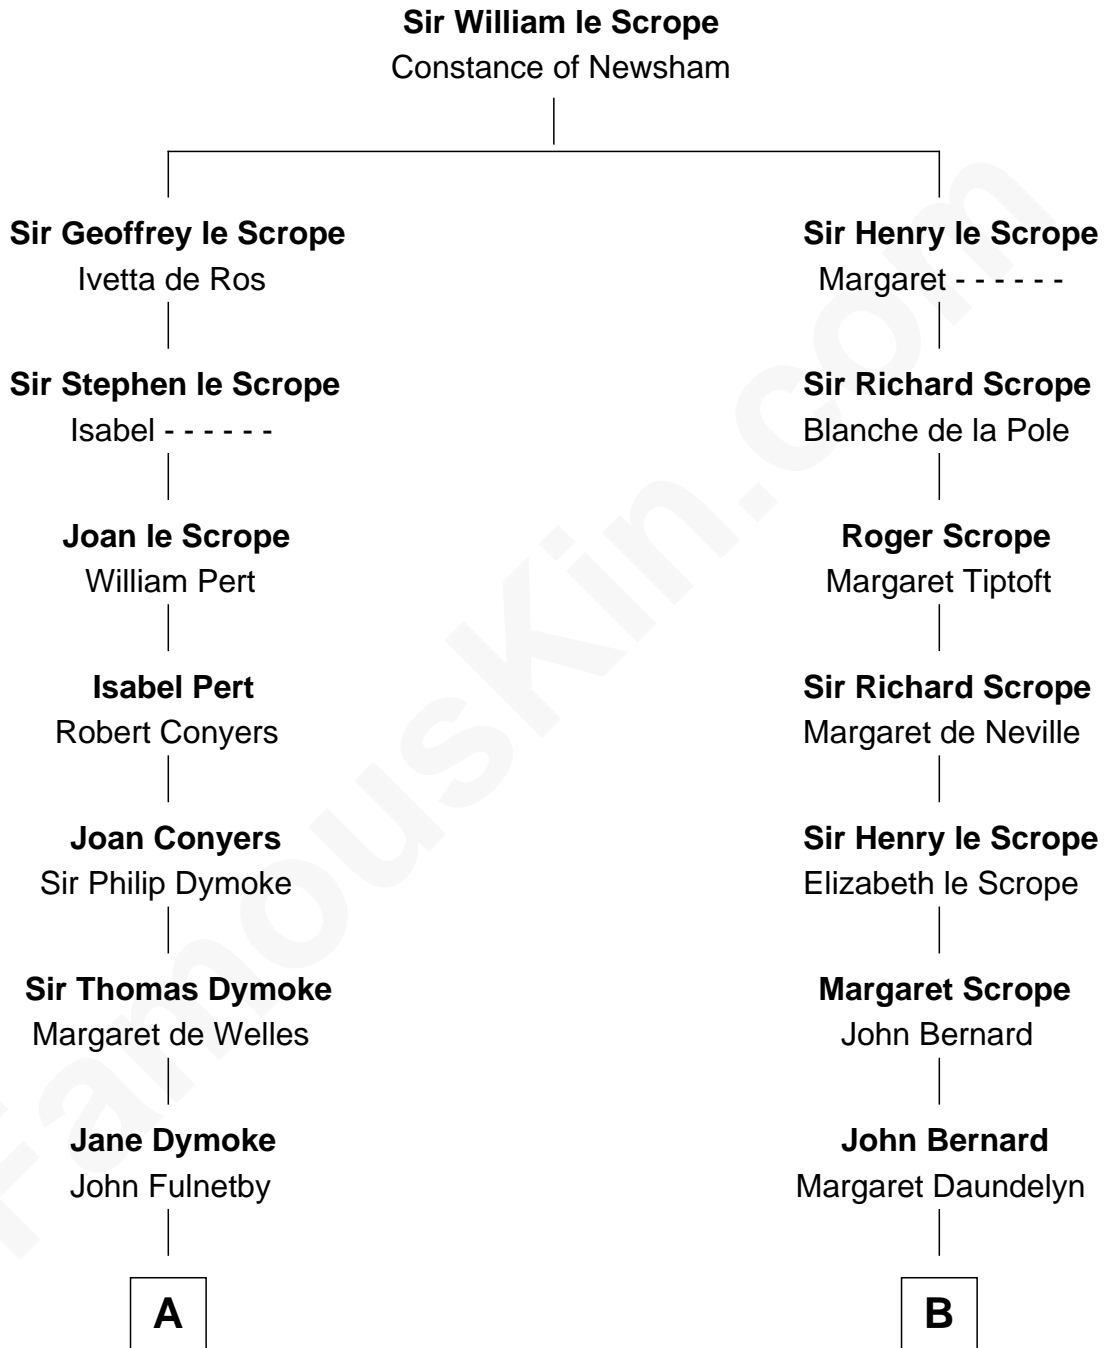

Francis Lightfoot Lee

Signer of the Declaration of Independence