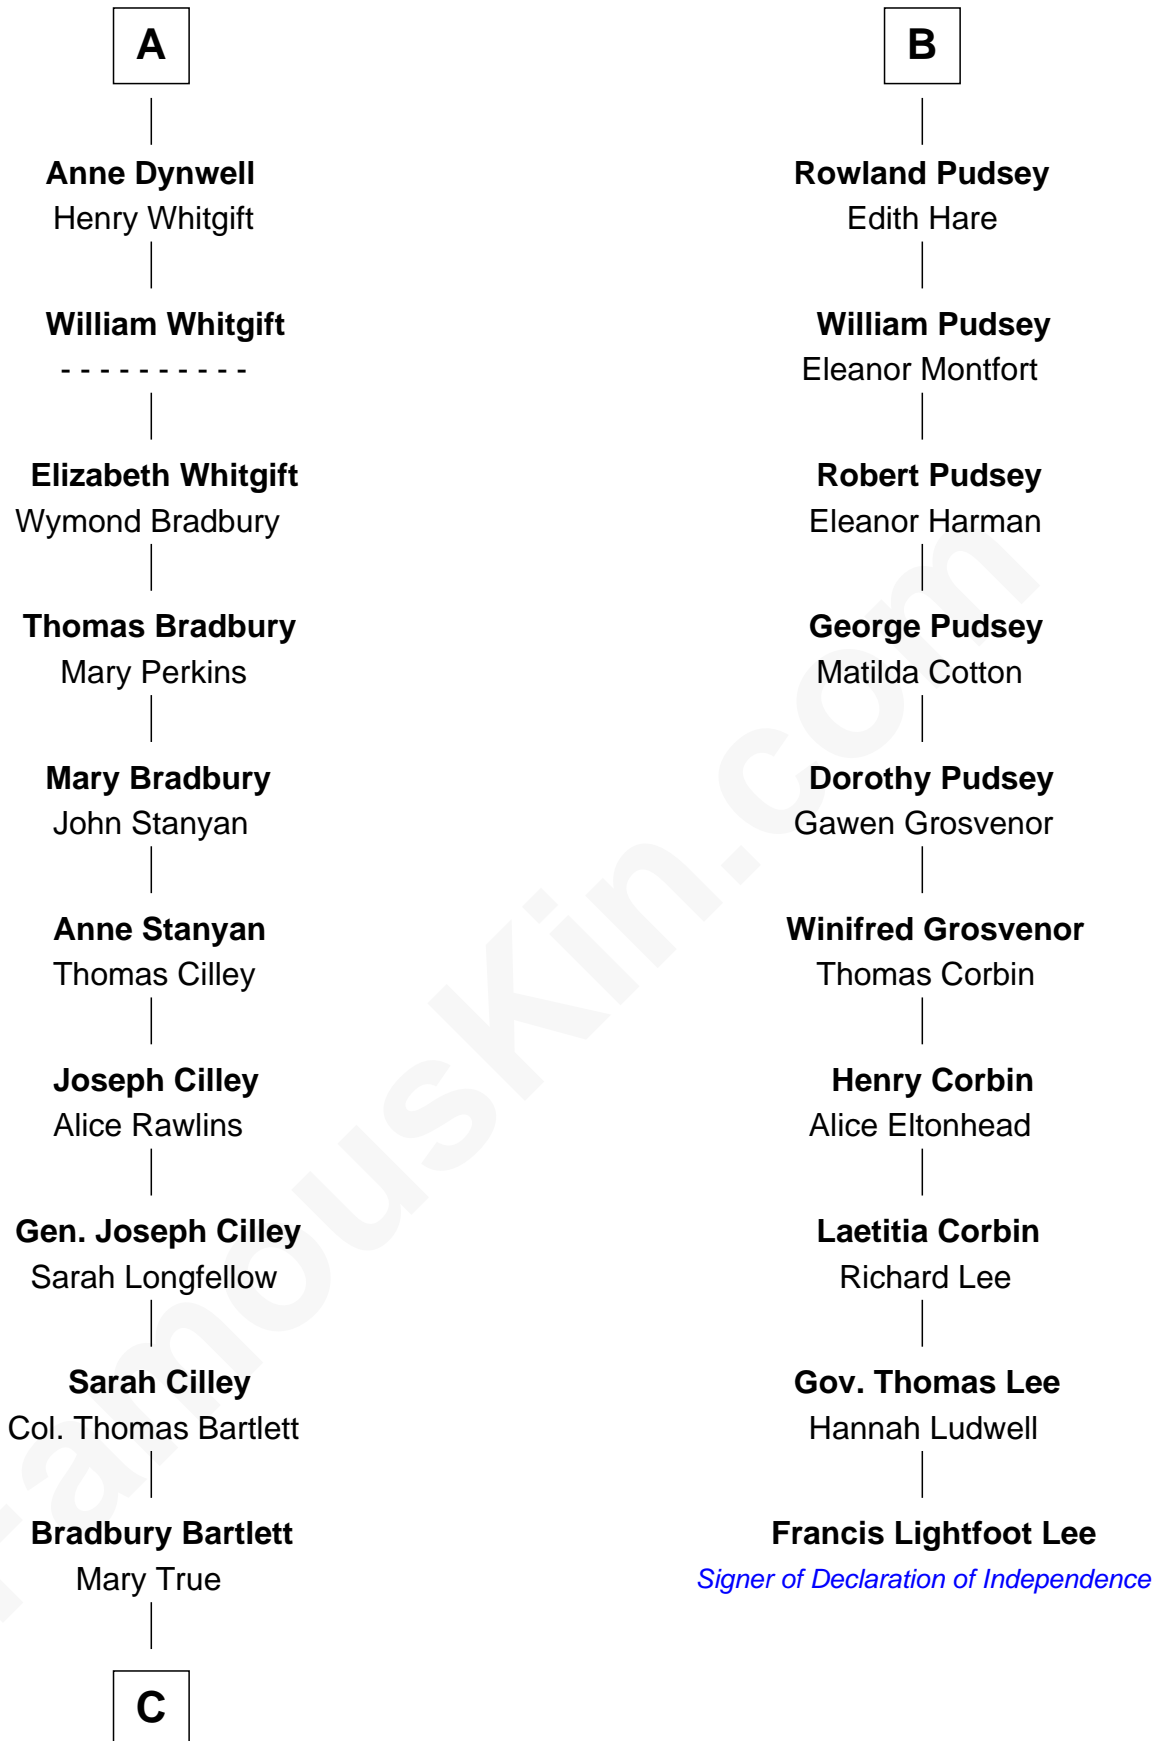

## Relationship Chart of

### Alan Shepard

*Mercury and Apollo Astronaut*

16th cousin 4 times removed of

### Francis Lightfoot Lee

*Signer of the Declaration of Independence*

**C**

—  
**Thomas Bradbury Bartlett**  
Victoria Elizabeth Williams Cilley

—  
**Annie Elizabeth Bartlett**  
Frederick Johnson Shepard

—  
**Alan Bartlett Shepard**  
Pauline Renza Emerson

—  
**Alan Shepard**  
*Mercury and Apollo Astronaut*

FamousKin.com