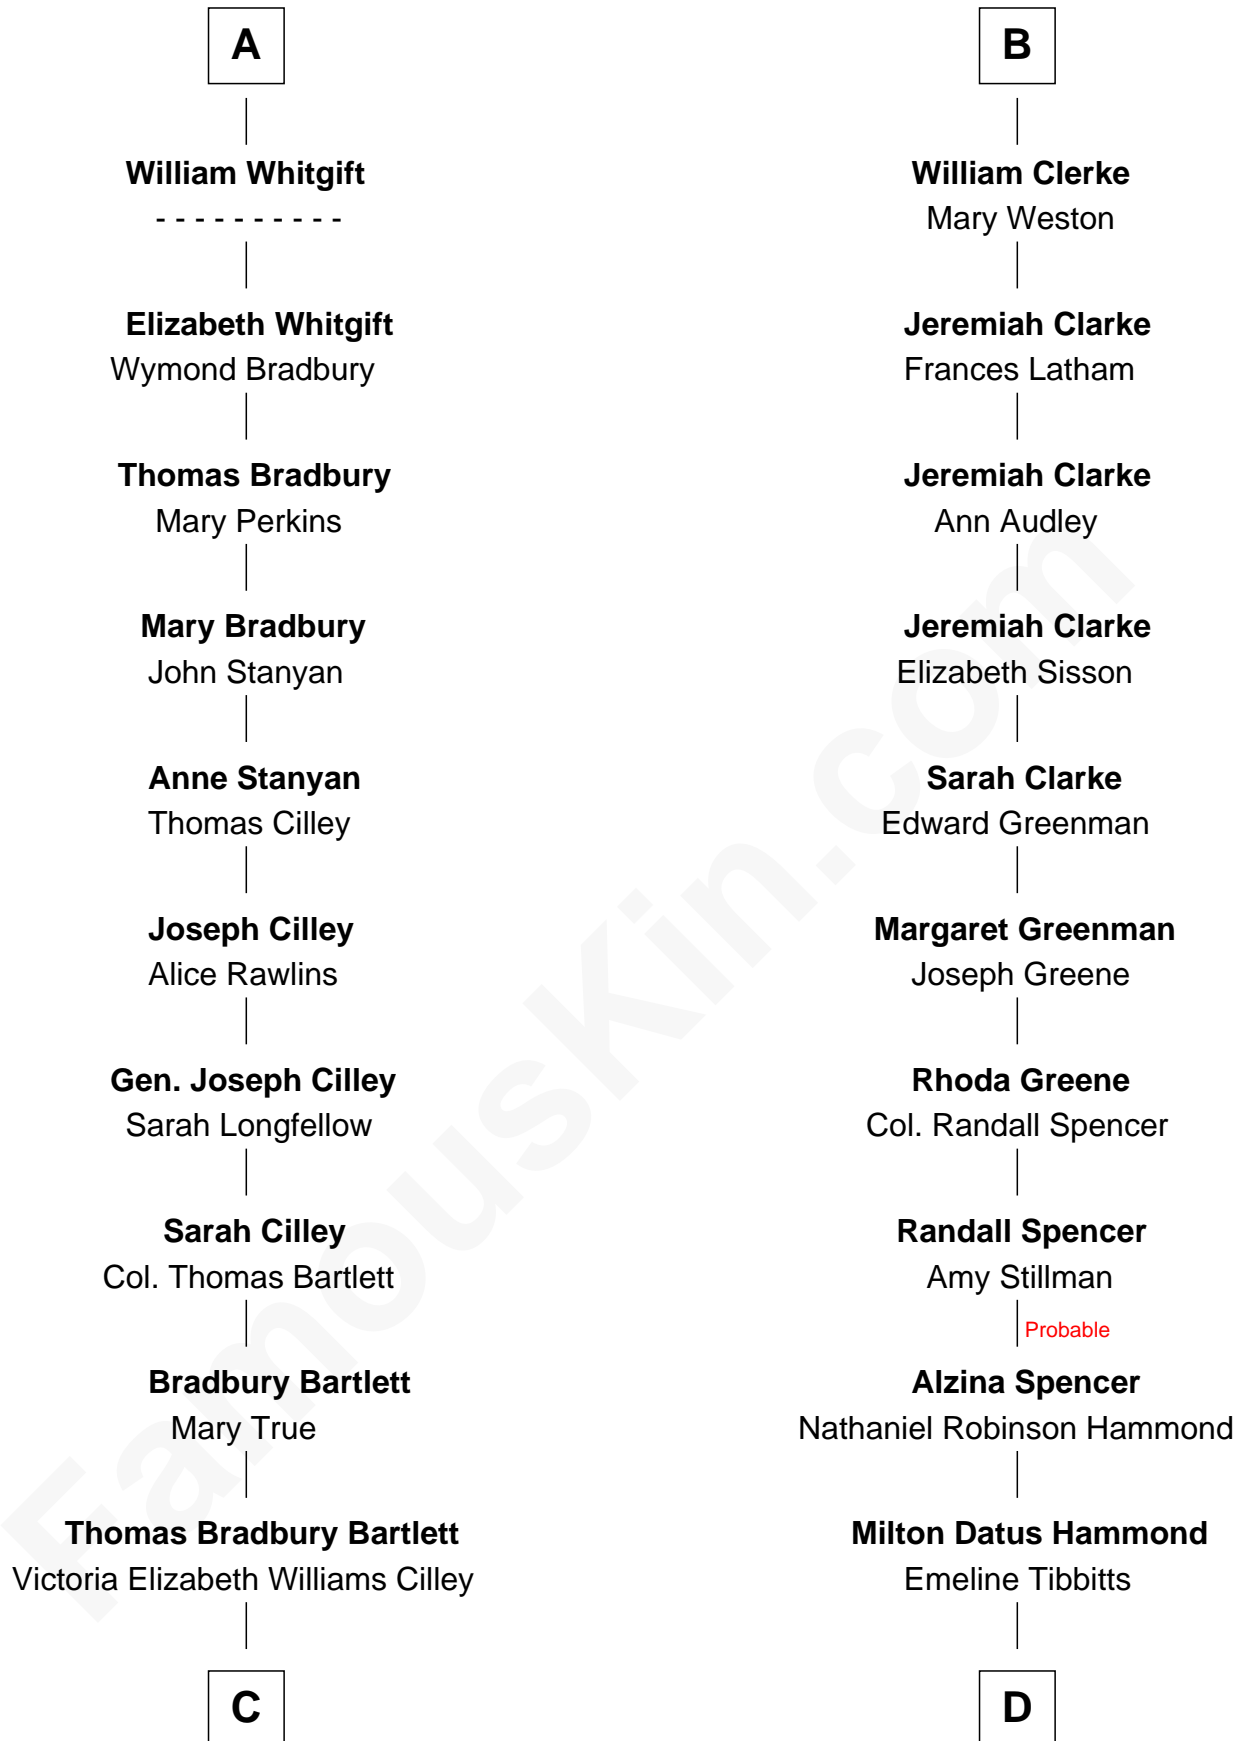

FamousKin.com Relationship Chart of

Alan Shepard

Mercury and Apollo Astronaut

19th cousin 2 times removed of

Amy Adams

Movie Actress

John de Welles

Maud de Roos

John de Welles
Eleanor de Mowbray

Eudo de Welles
Maud de Greystoke

Sir Lionel de Welles
Joan de Waterton

Margaret de Welles
Sir Thomas Dymoke

Jane Dymoke
John Fulnetby

Katherine Fulnetby
William Dynwell

Anne Dynwell
Henry Whitgift

A

Margery de Welles
Stephen le Scrope

Maude le Scrope
Sir Baldwin Freville

Elizabeth Freville
Sir Thomas Ferrers

Sir Henry Ferrers
Margaret Heckstall

Elizabeth Ferrers
James Clerke

George Clerke
Elizabeth Wilsford

James Clerke
Mary Saxby

B

C

Annie Elizabeth Bartlett
Frederick Johnson Shepard

Alan Bartlett Shepard
Pauline Renza Emerson

Alan Shepard
Mercury and Apollo Astronaut

D

Levi Parley Hammond
Annie Elizabeth Baer