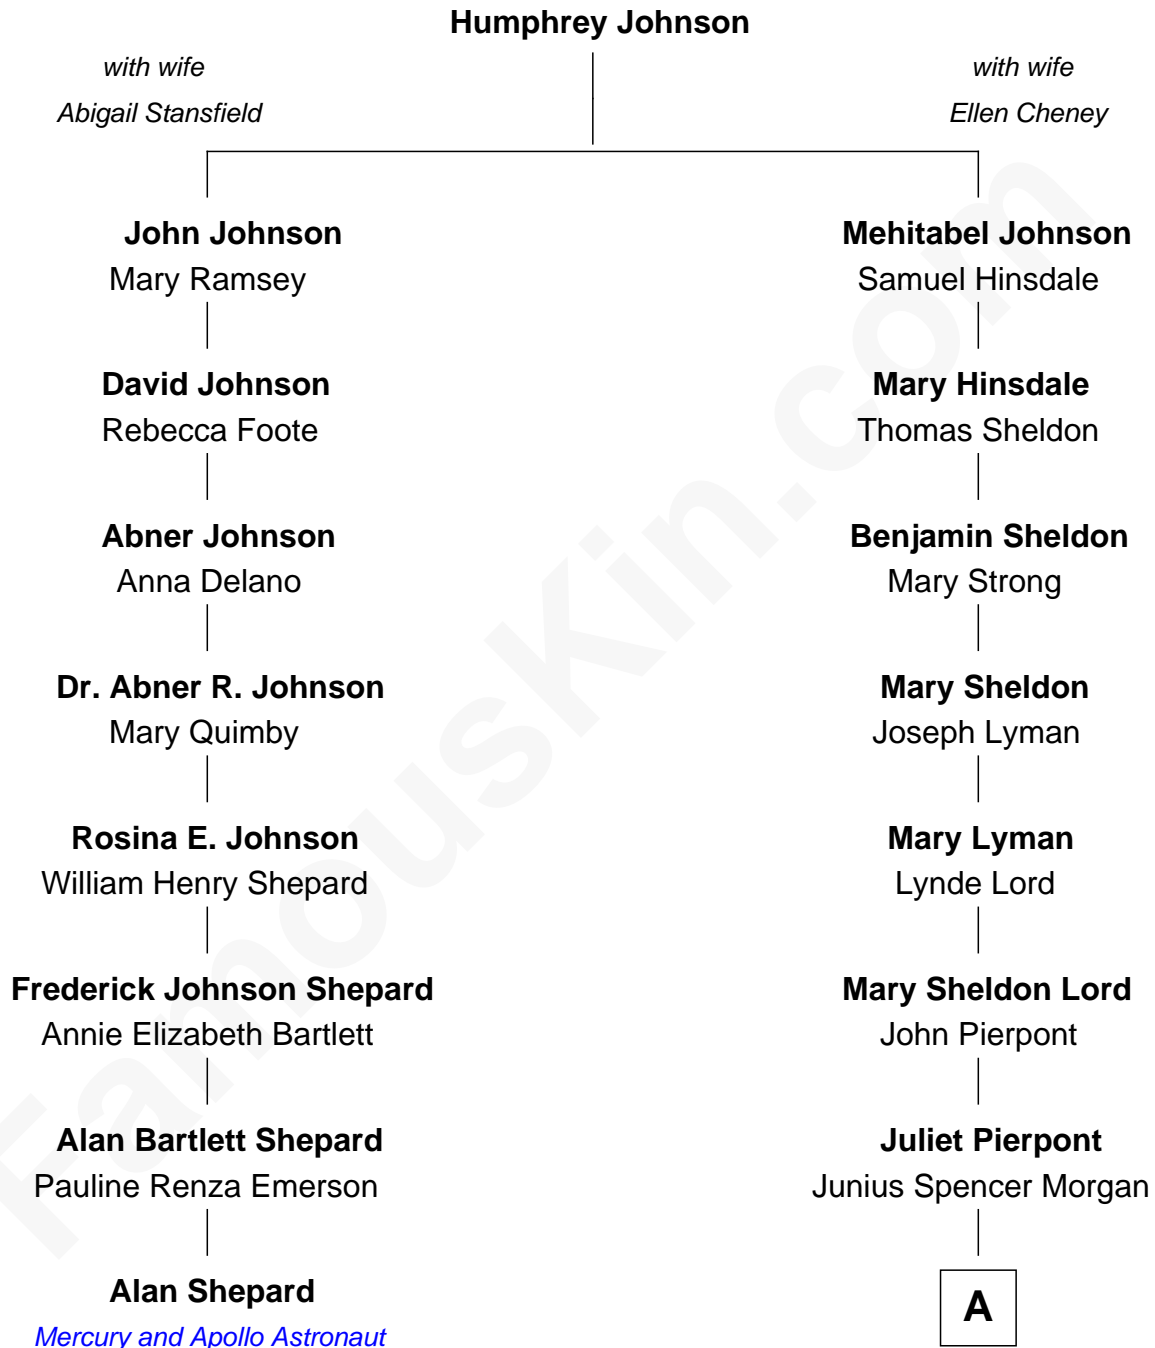

FamousKin.com

Relationship Chart of

Alan Shepard

Mercury and Apollo Astronaut

7th cousin 3 times removed of

John Adams Morgan

1952 Olympic Sailing Gold Medalist

A

John Pierpont Morgan

Frances Louisa Tracy

John Pierpont Morgan

Jane Norton Grew

Henry Sturgis Morgan

Catherine Frances Lovering Adams

John Adams Morgan

Olympic Gold Medalist