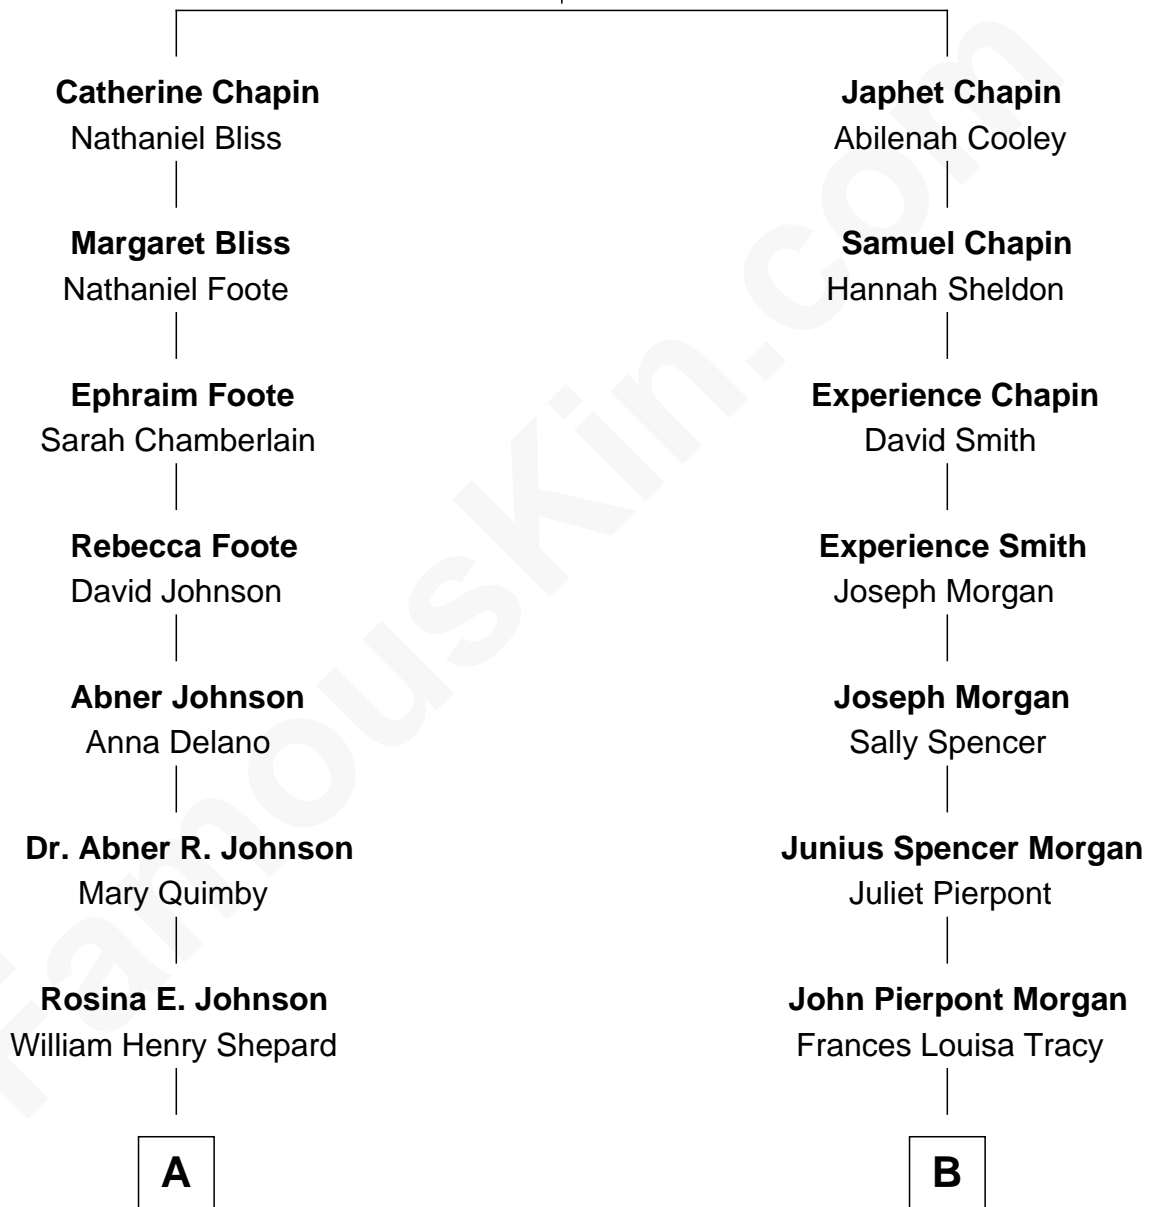

# FamousKin.com Relationship Chart of

**Alan Shepard**

*Mercury and Apollo Astronaut*

9th cousin of

**John Adams Morgan**

*1952 Olympic Sailing Gold Medalist*

**Samuel Chapin**

Cicely Penney

FamousKin.com