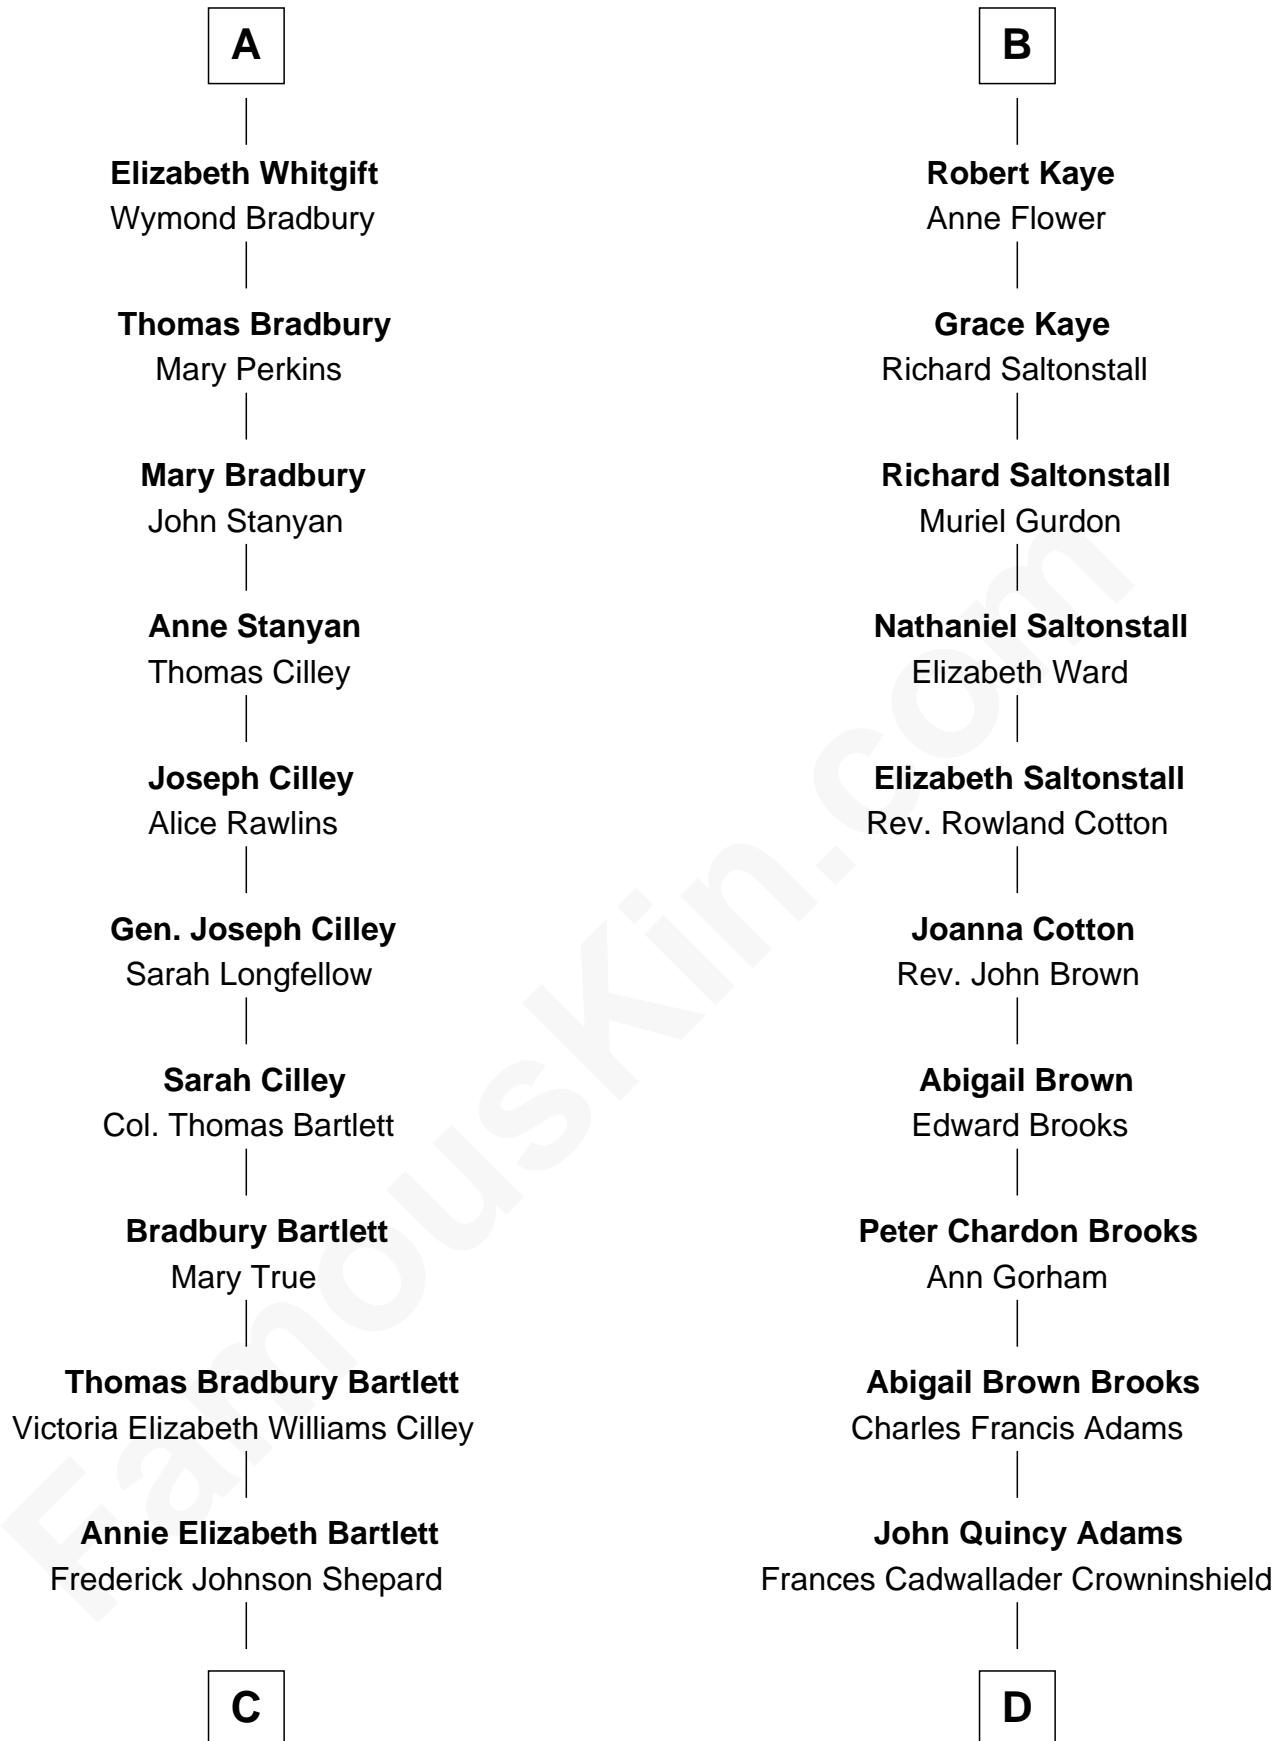

FamousKin.com Relationship Chart of

Alan Shepard

Mercury and Apollo Astronaut

18th cousin 1 time removed of

John Adams Morgan

1952 Olympic Sailing Gold Medalist

William Pert
Joan le Scrope

C

Alan Bartlett Shepard
Pauline Renza Emerson

Alan Shepard
Mercury and Apollo Astronaut

D

Charles Francis Adams
Frances Lovering

Catherine Frances Lovering Adams
Henry Sturgis Morgan

John Adams Morgan
Olympic Gold Medalist