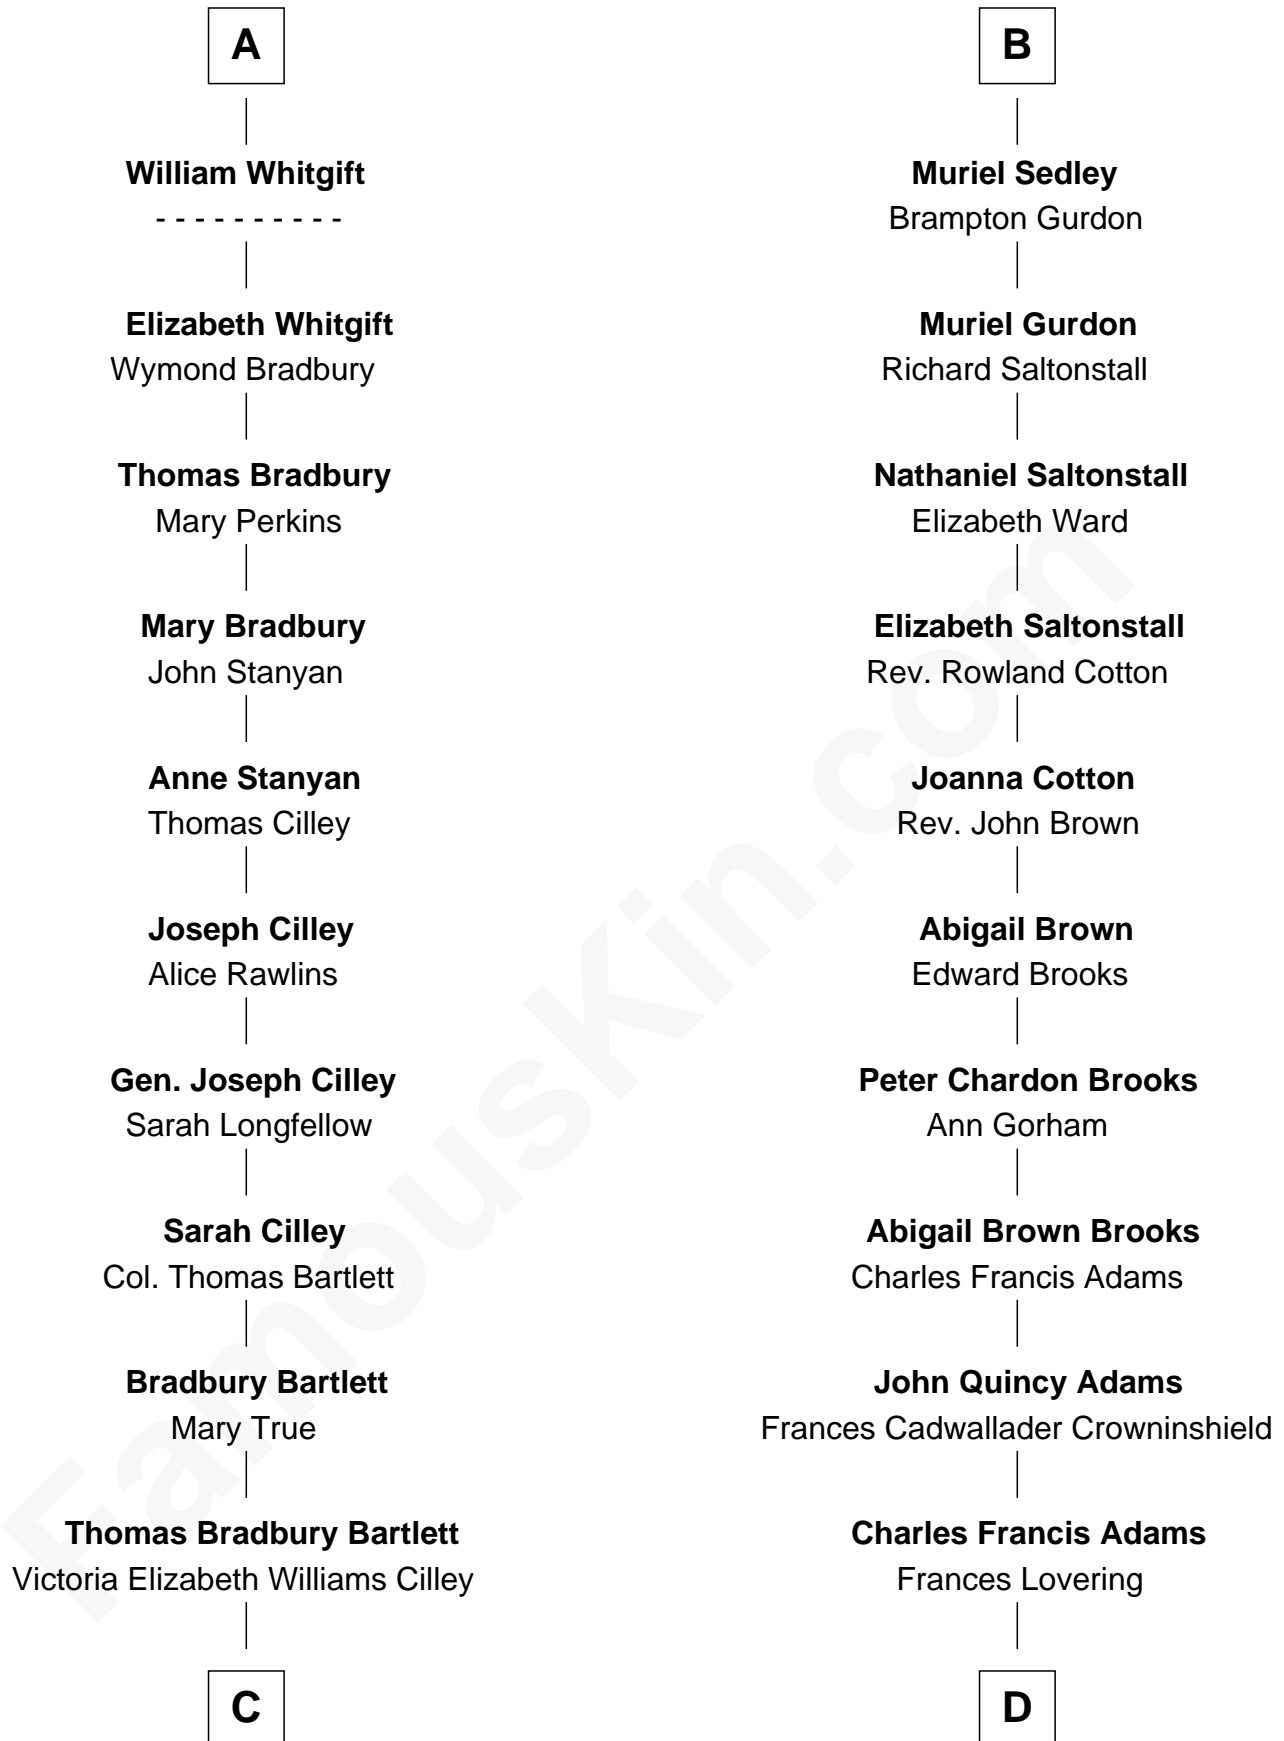

# FamousKin.com Relationship Chart of

**Alan Shepard**

*Mercury and Apollo Astronaut*

18th cousin 1 time removed of

**John Adams Morgan**

*1952 Olympic Sailing Gold Medalist*

**John de Mowbray**  
Elizabeth de Segrave

Elizabeth Fitzalan

**Margaret Mowbray**

Sir Robert Howard

**Sir John Howard**

Margaret Chedworth

**Katherine Howard**

Sir John Bouchier

**Jane Bouchier**

Edmund Knyvet

**John Knyvet**

Agnes Harcourt

**Abigail Knyvet**

Martin Sedley

**B**

**C**

**Annie Elizabeth Bartlett**  
Frederick Johnson Shepard

**Alan Bartlett Shepard**  
Pauline Renza Emerson

**Alan Shepard**  
*Mercury and Apollo Astronaut*

**D**

**Catherine Frances Lovering Adams**  
Henry Sturgis Morgan

**John Adams Morgan**  
*Olympic Gold Medalist*