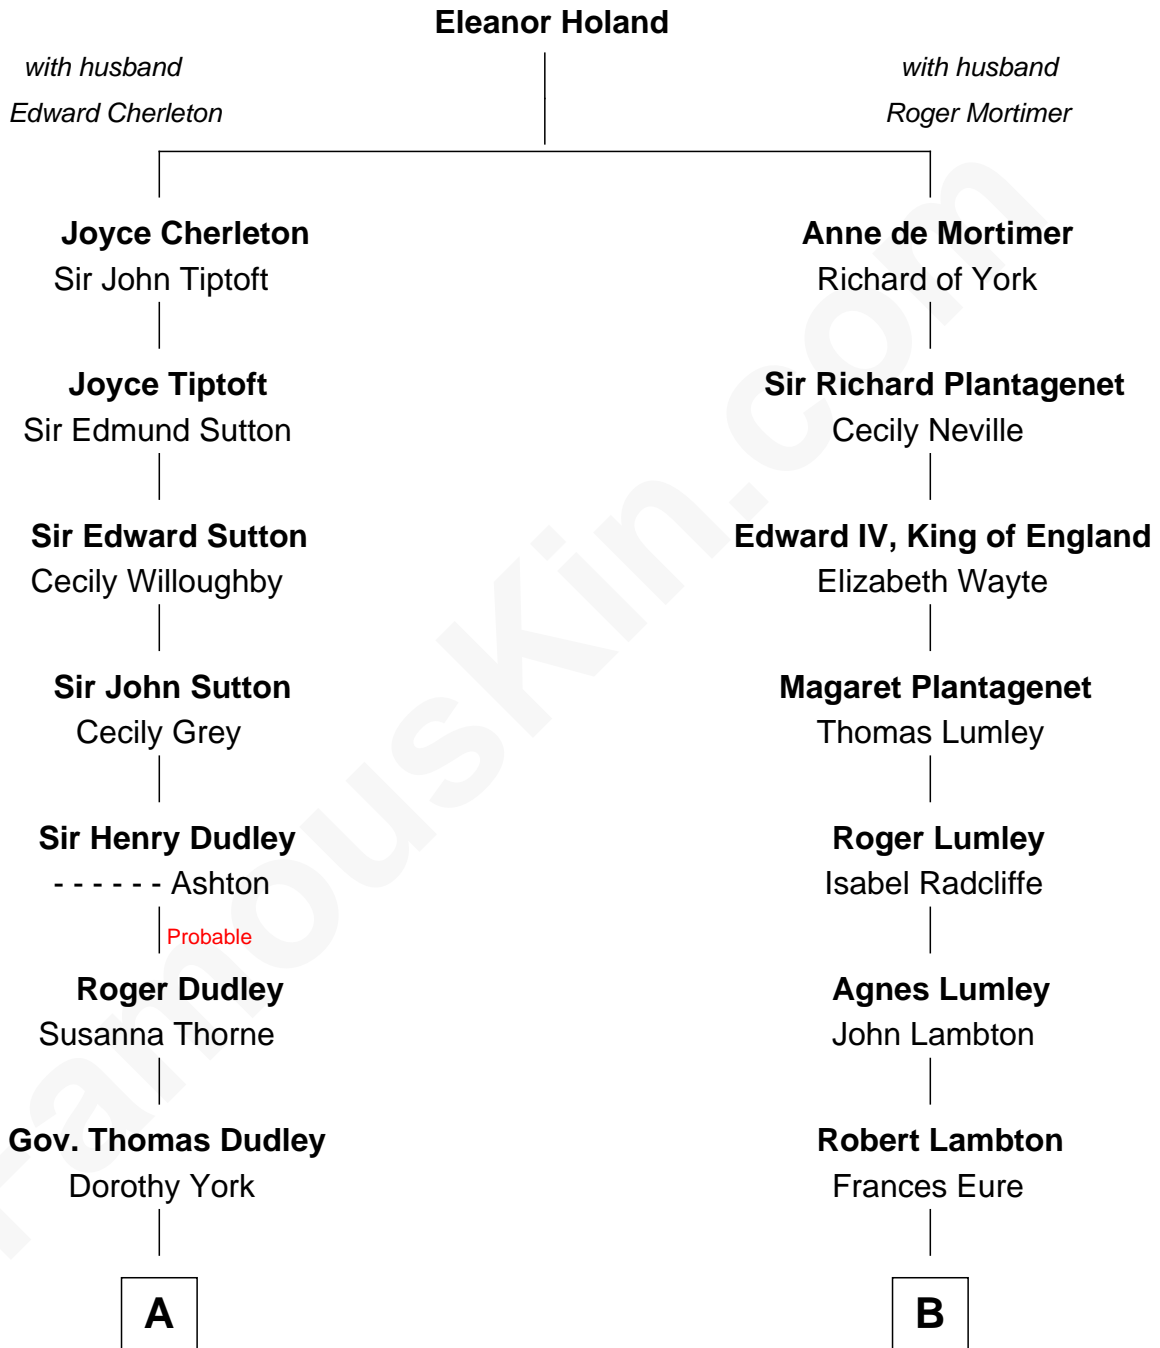

FamousKin.com

Relationship Chart of

Alan Shepard

Mercury and Apollo Astronaut

16th cousin 3 times removed of

Benedict Cumberbatch

Movie, Television and Stage Actor