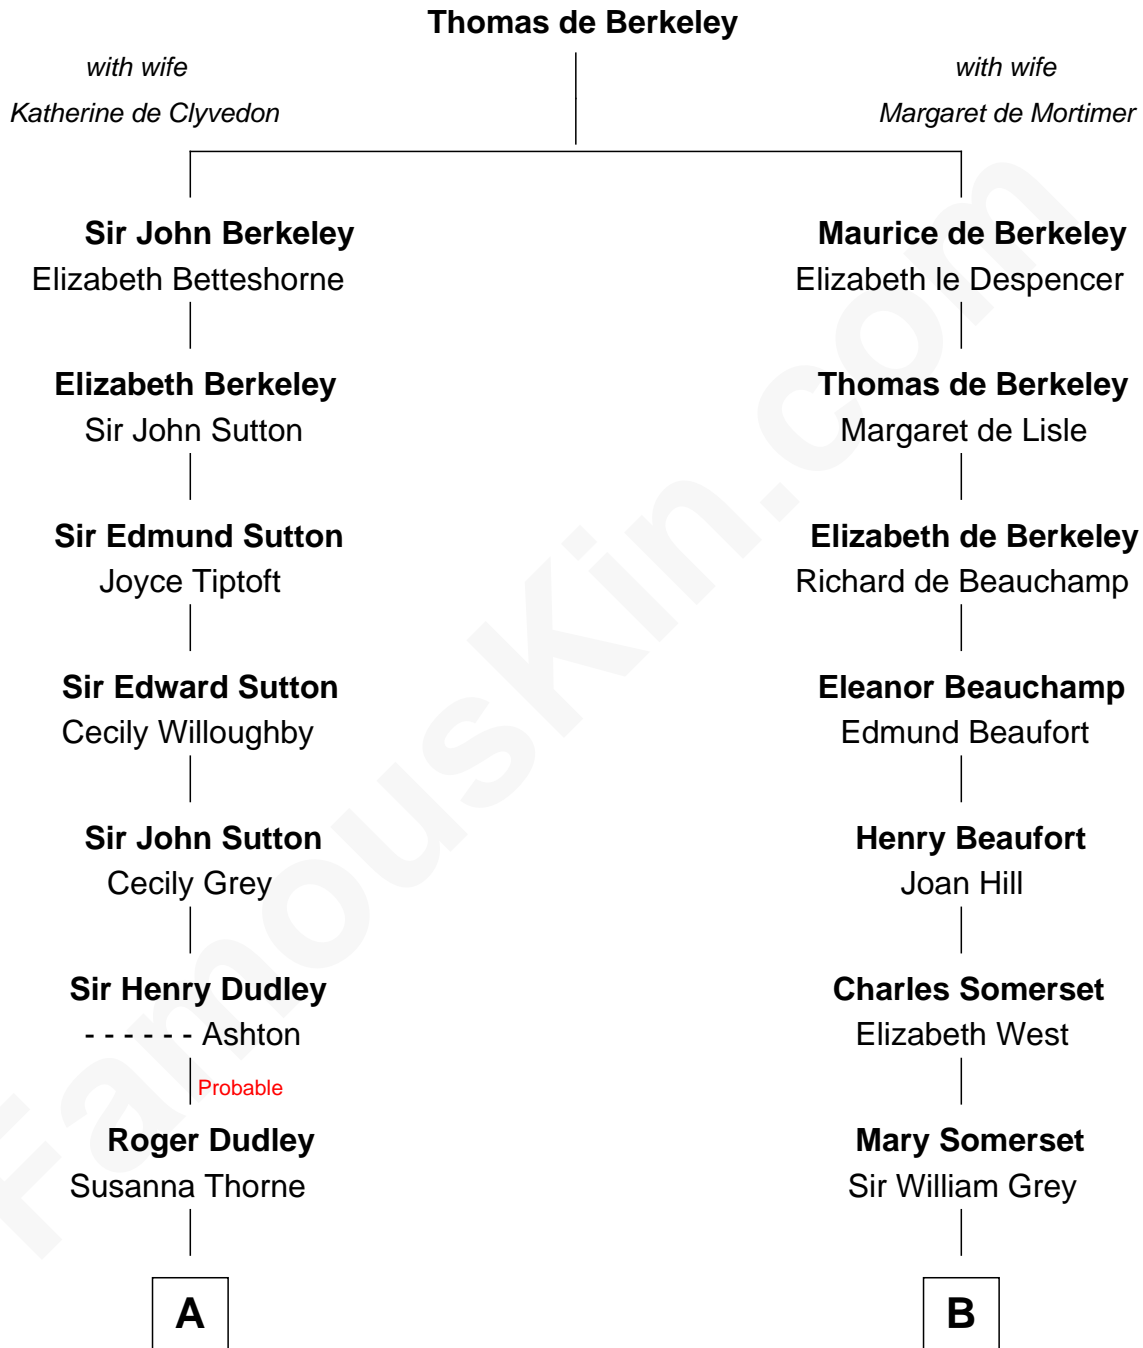

FamousKin.com

Relationship Chart of

Alan Shepard

Mercury and Apollo Astronaut

17th cousin 3 times removed of

Benedict Cumberbatch

Movie, Television and Stage Actor

C

Henry Alfred Cumberbatch

Hélène Gertrude Rees

Henry Carlton Cumberbatch

Pauline Ellen Laing Congdon

Timothy Carlton Congdon Cumberbatch

Wanda Ventham

Benedict Cumberbatch

Movie, Television and Stage Actor