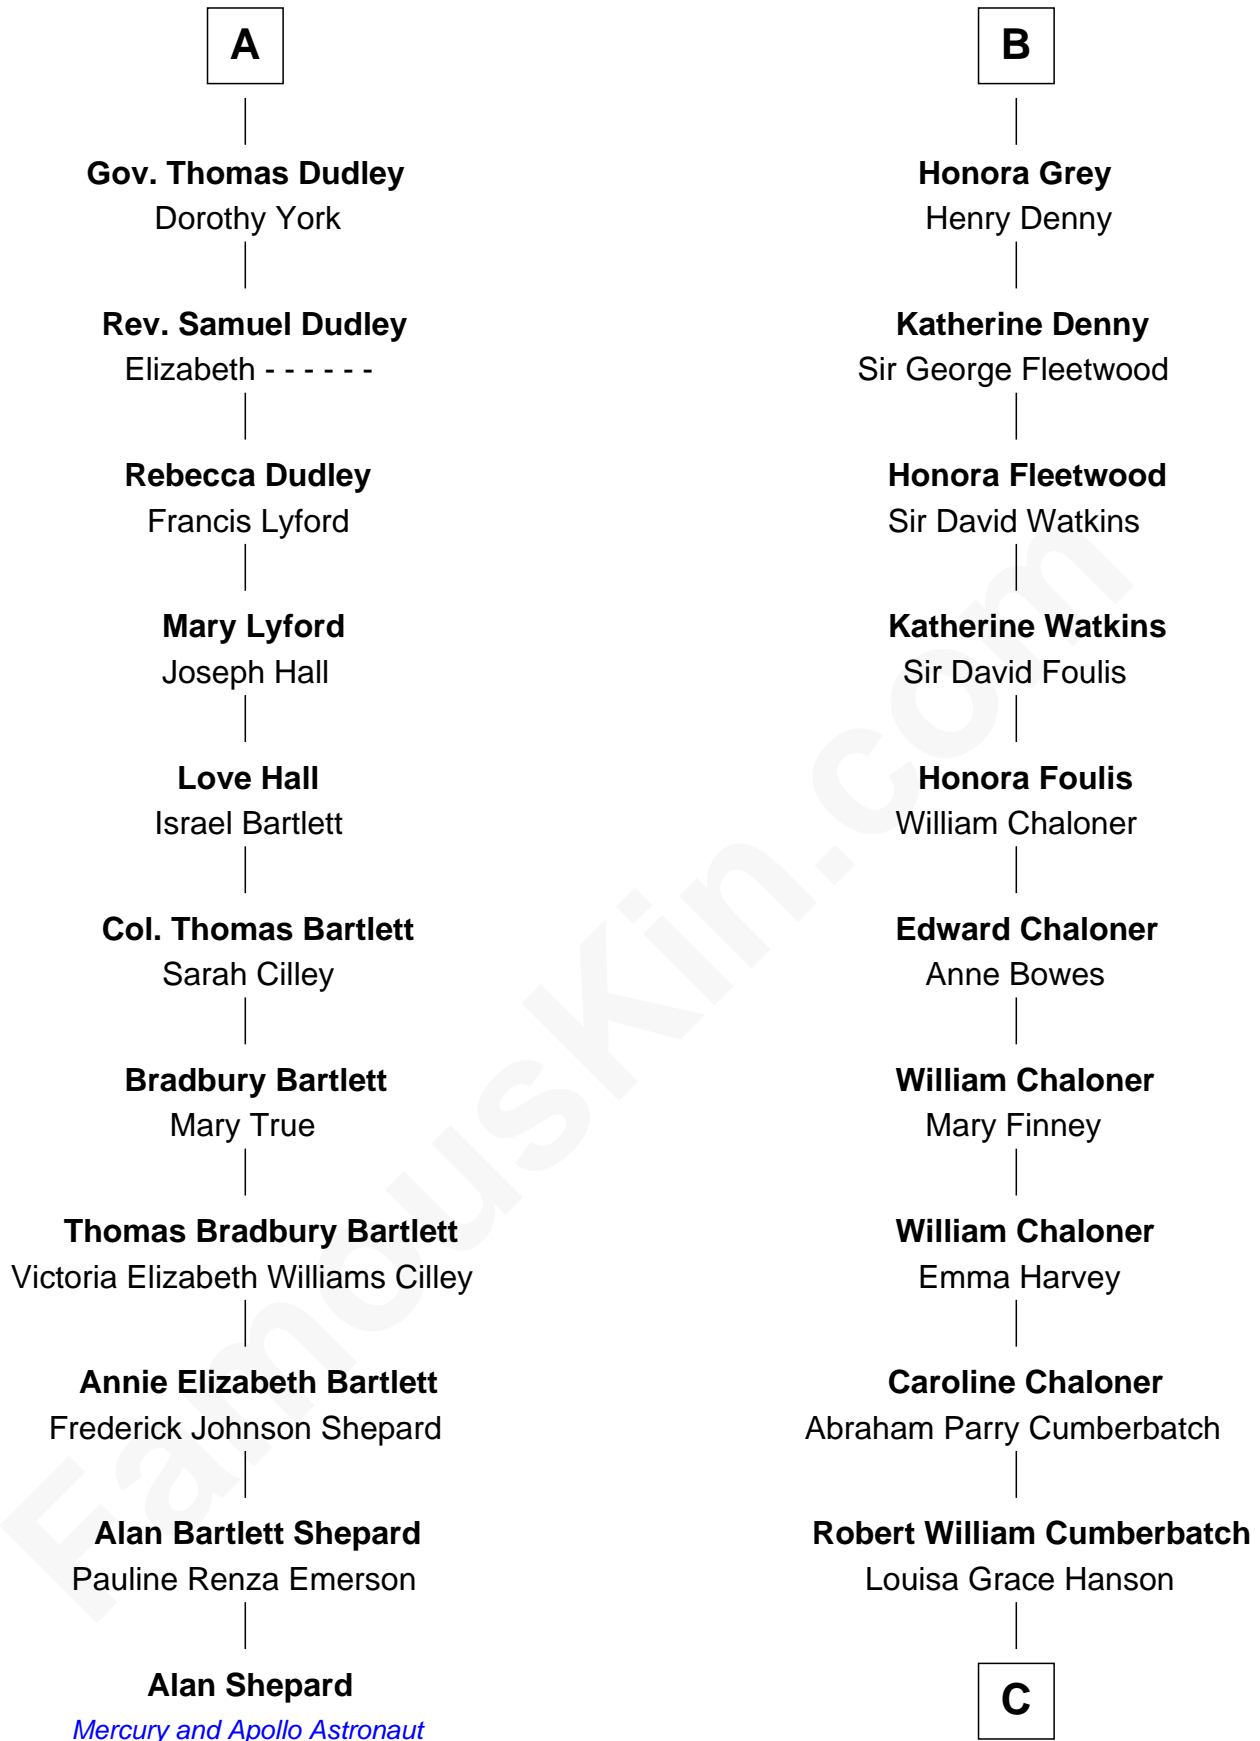

FamousKin.com

Relationship Chart of

Alan Shepard

Mercury and Apollo Astronaut

17th cousin 3 times removed of

Benedict Cumberbatch

Movie, Television and Stage Actor

C