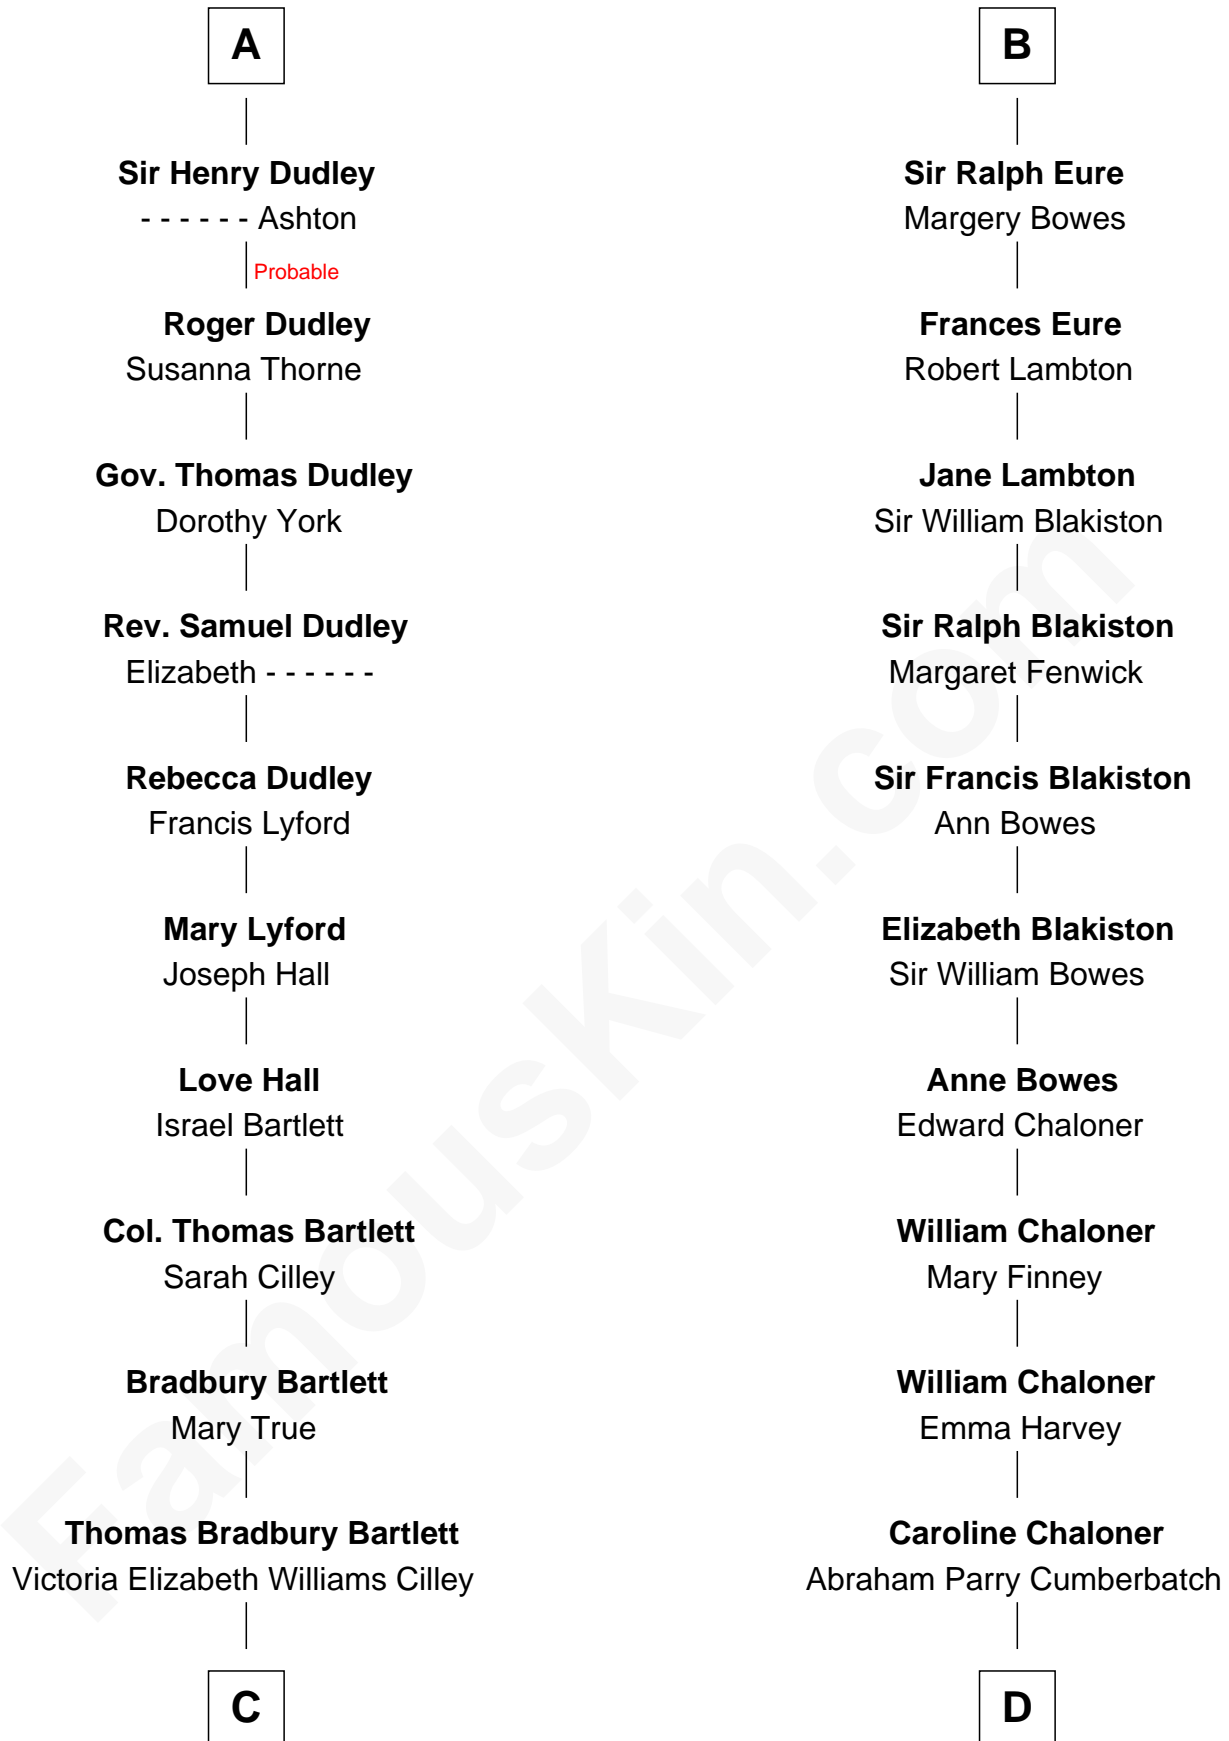

FamousKin.com

Relationship Chart of

Alan Shepard

Mercury and Apollo Astronaut

19th cousin 2 times removed of

Benedict Cumberbatch

Movie, Television and Stage Actor

C

Annie Elizabeth Bartlett
Frederick Johnson Shepard

Alan Bartlett Shepard
Pauline Renza Emerson

Alan Shepard
Mercury and Apollo Astronaut

D

Robert William Cumberbatch
Louisa Grace Hanson

Henry Alfred Cumberbatch
Hélène Gertrude Rees