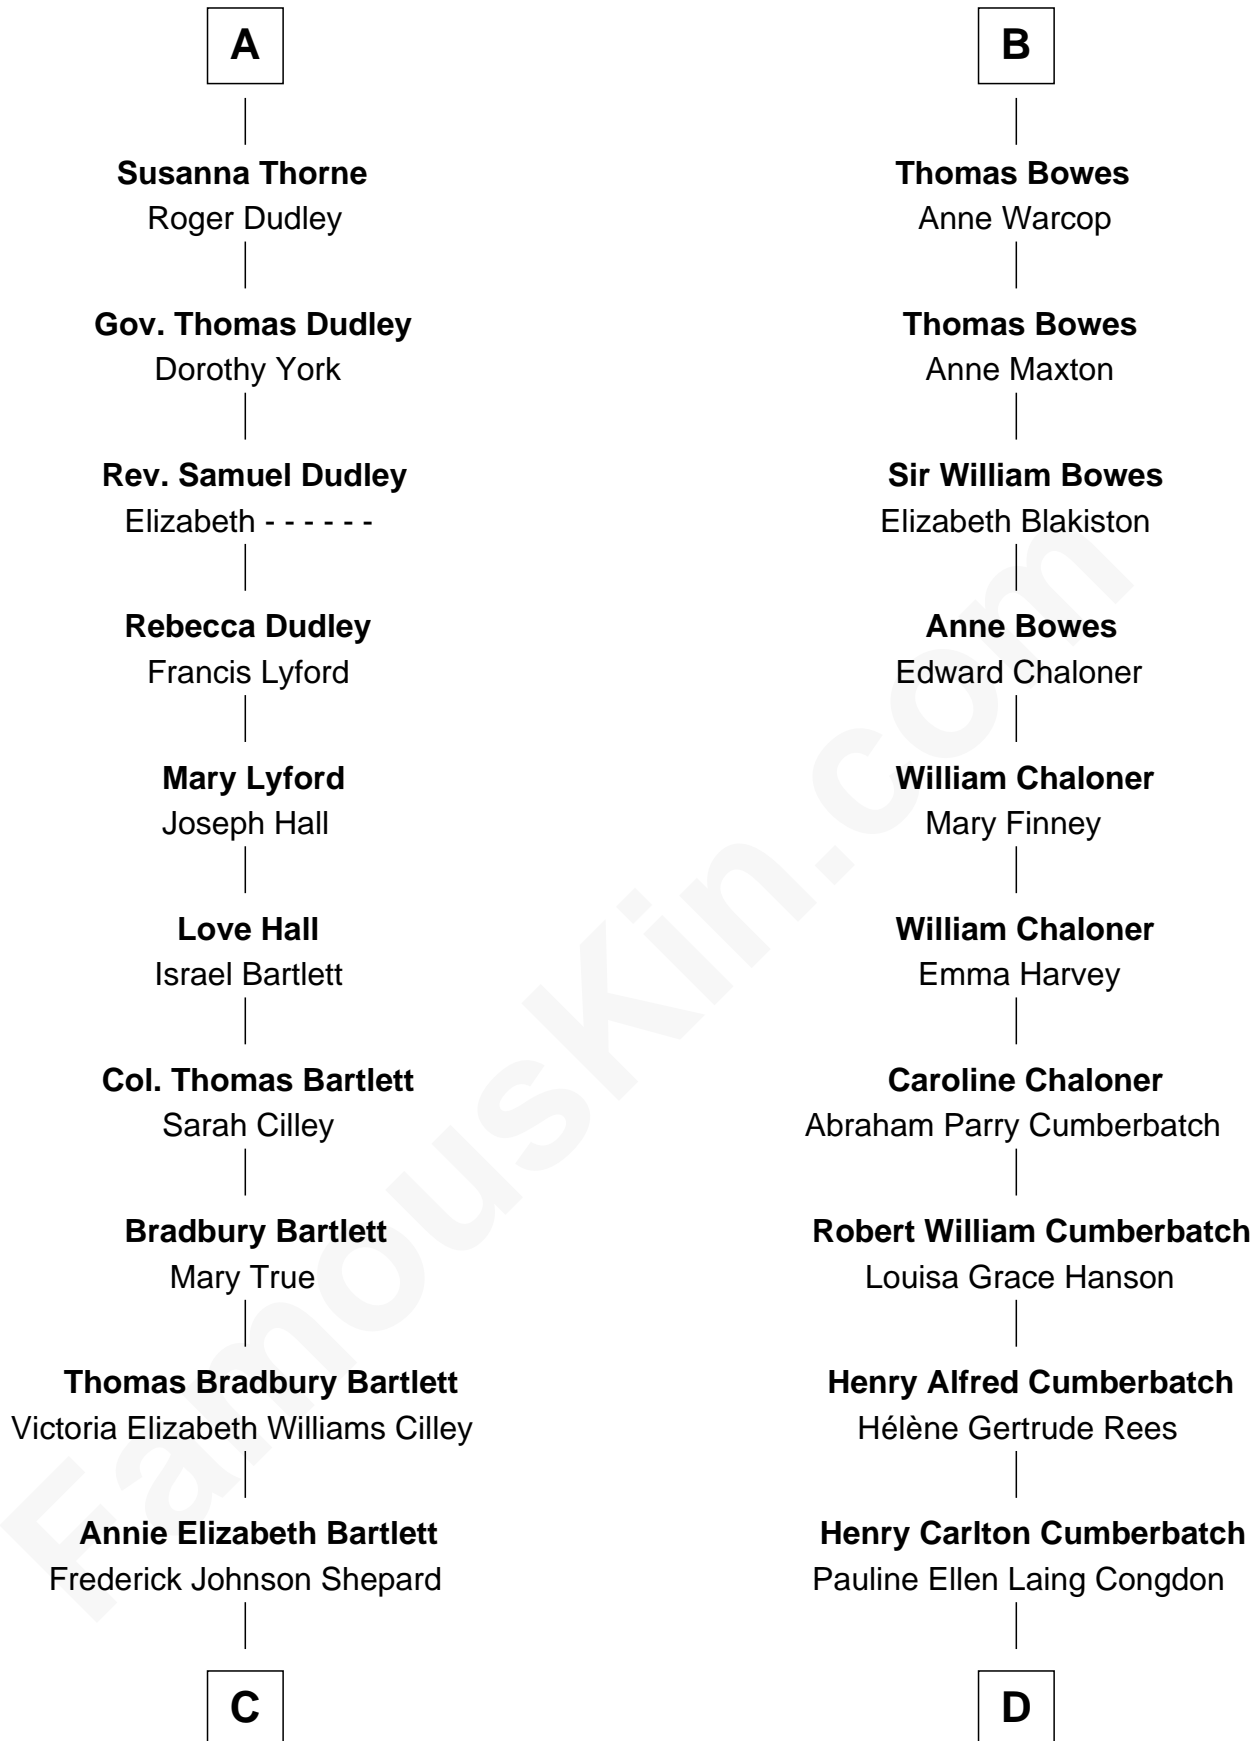

FamousKin.com Relationship Chart of

Alan Shepard

Mercury and Apollo Astronaut

18th cousin of

Benedict Cumberbatch

Movie, Television and Stage Actor

Sir John Grey

Avice Marmion

C

Alan Bartlett Shepard
Pauline Renza Emerson

Alan Shepard
Mercury and Apollo Astronaut

D

Timothy Carlton Congdon Cumberbatch
Wanda Ventham

Benedict Cumberbatch
Movie, Television and Stage Actor

FamousKin.com