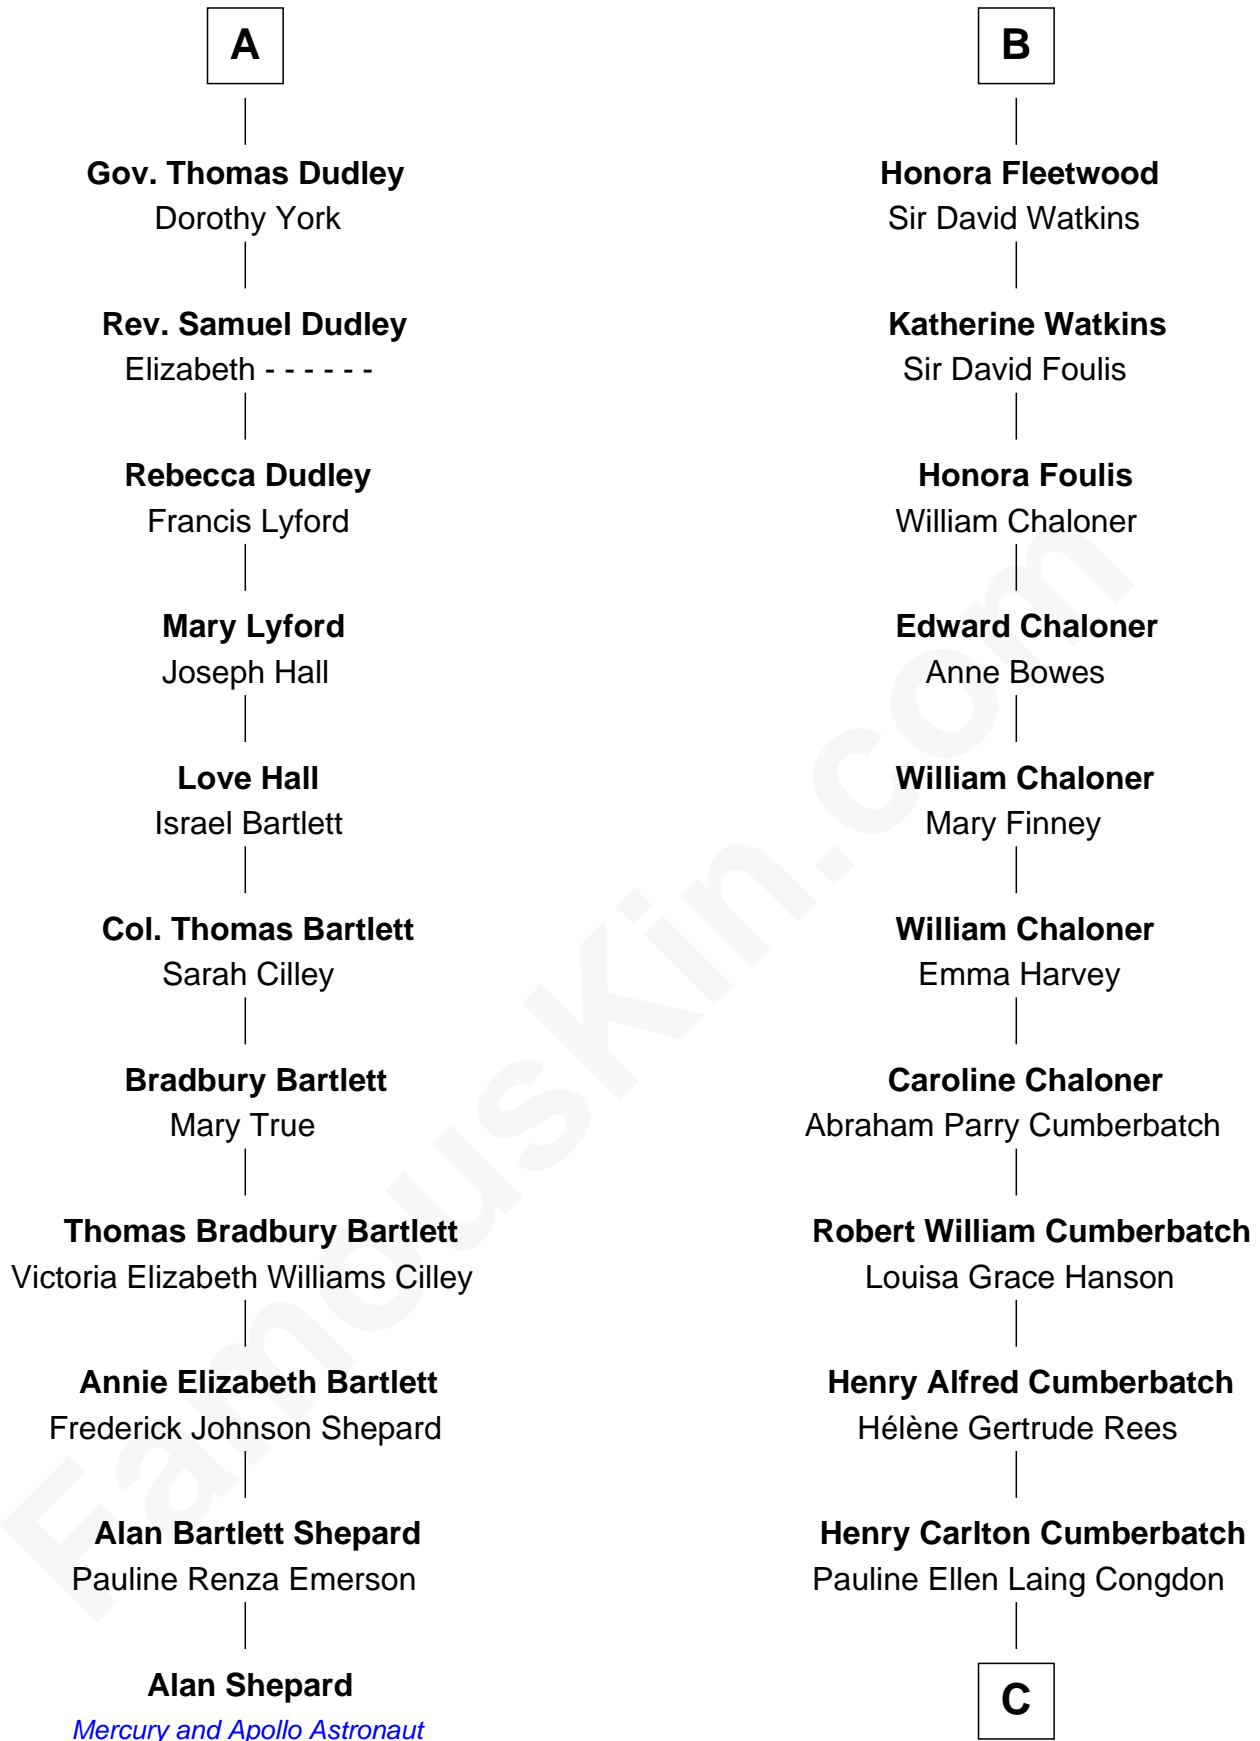

### Alan Shepard

*Mercury and Apollo Astronaut*

17th cousin 1 time removed of

### Benedict Cumberbatch

*Movie, Television and Stage Actor*

**Sir Thomas de Holand**

Alice Fitzalan

C

Timothy Carlton Congdon Cumberbatch

Wanda Ventham

**Benedict Cumberbatch**