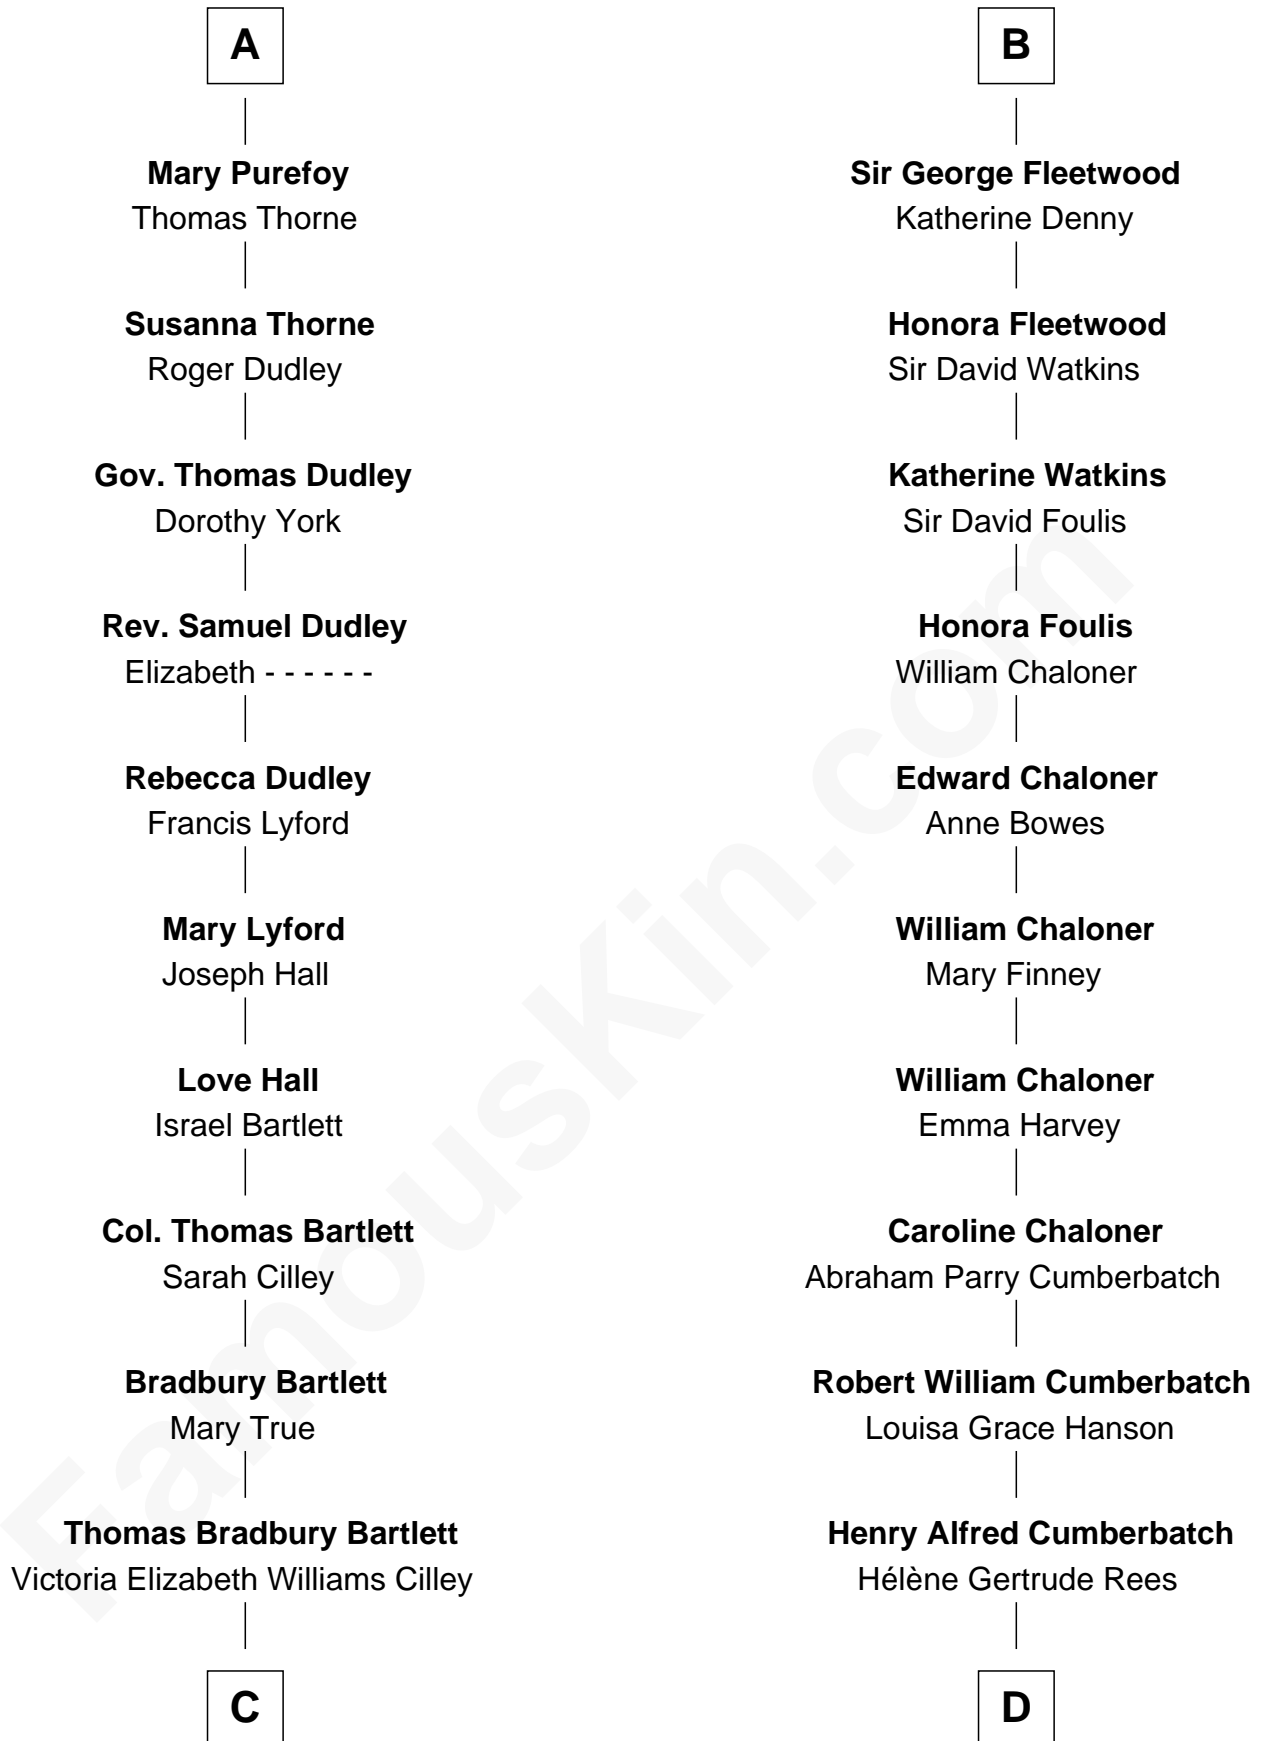

FamousKin.com Relationship Chart of

Alan Shepard

Mercury and Apollo Astronaut

19th cousin of

Benedict Cumberbatch

Movie, Television and Stage Actor

Sir John Howard

Alice de Bois

A

Sir Robert Howard
Margaret de Scales

Sir John Howard
Alice Tendring

Henry Howard
Mary Hussey

Elizabeth Howard
Henry Wentworth

Margery Wentworth
Sir William Waldegrave

Dorothy Waldegrave
Sir John Spring

Bridget Spring
Thomas Fleetwood

B

C

Annie Elizabeth Bartlett
Frederick Johnson Shepard

Alan Bartlett Shepard
Pauline Renza Emerson

Alan Shepard
Mercury and Apollo Astronaut

D

Henry Carlton Cumberbatch
Pauline Ellen Laing Congdon

Timothy Carlton Congdon Cumberbatch
Wanda Ventham