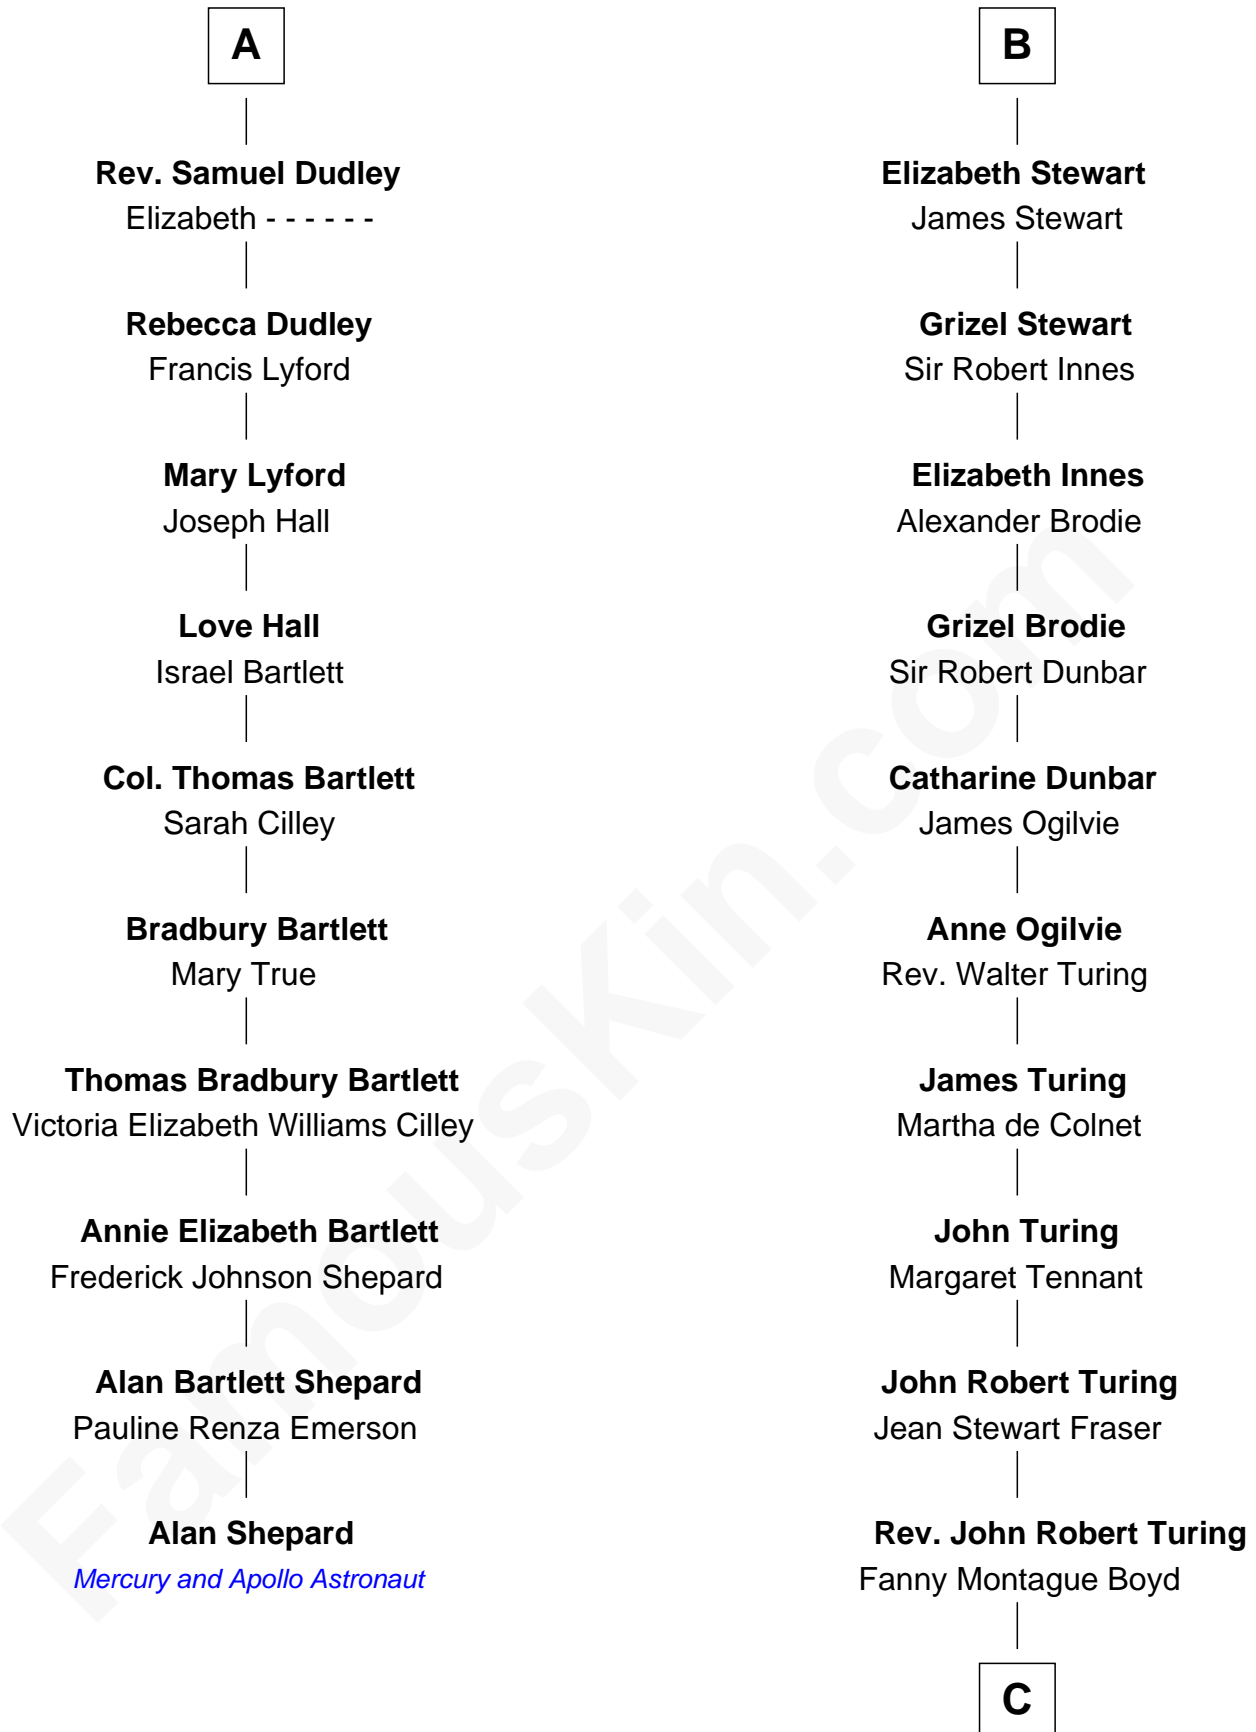

FamousKin.com Relationship Chart of

Alan Shepard

Mercury and Apollo Astronaut

16th cousin 2 times removed of

Alan Turing

WWII Codebreaker of Nazi Enigma Machine

C

Julius Matheson Turing

Ethel Sara Stoney

Alan Turing

WWII Codebreaker of Nazi Enigma Machine

FamousKin.com