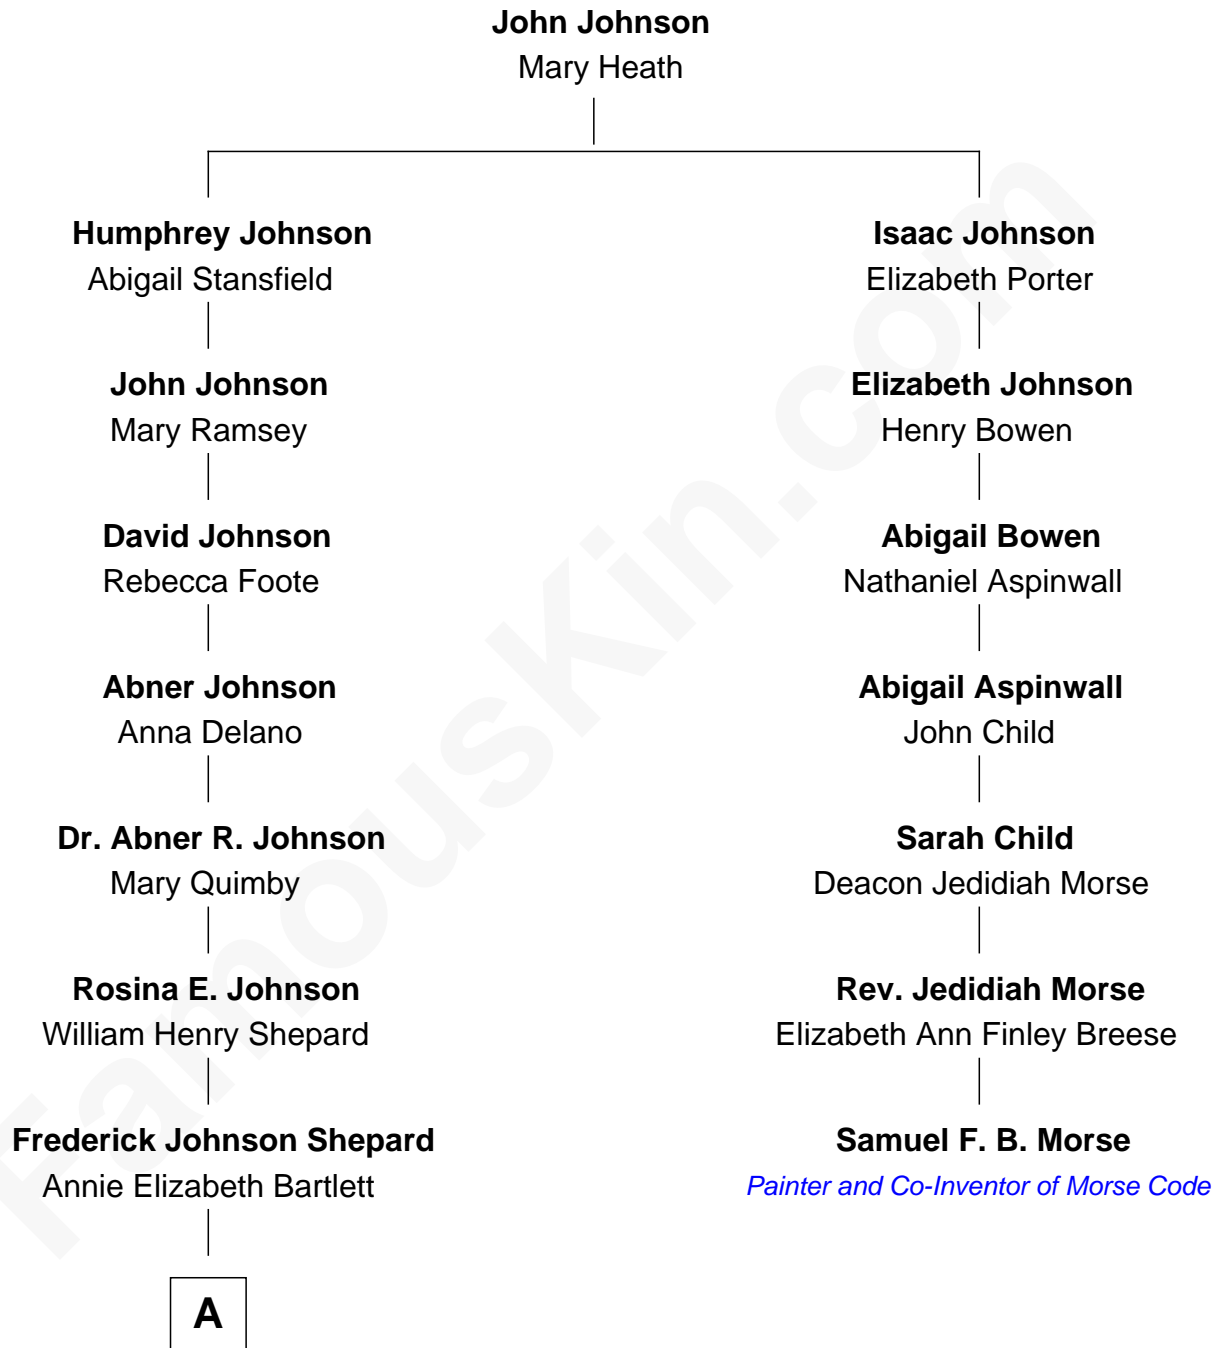

FamousKin.com
Relationship Chart of
Alan Shepard

Mercury and Apollo Astronaut

6th cousin 2 times removed of

Samuel F. B. Morse

Painter and Co-Inventor of Morse Code

A

Alan Bartlett Shepard
Pauline Renza Emerson

Alan Shepard
Mercury and Apollo Astronaut

FamousKin.com